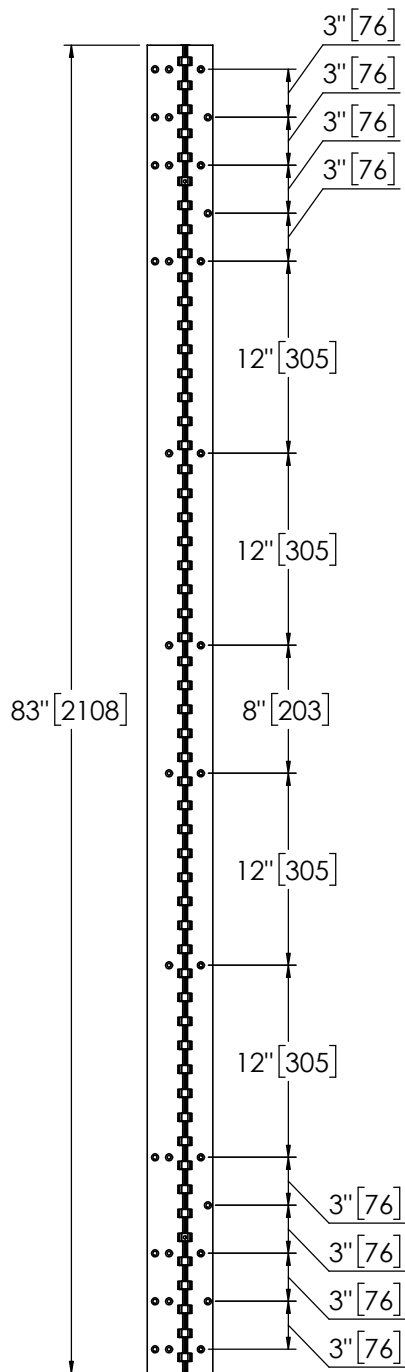

Architectural Door Accessories

ASSA ABLOY

Pemko 83" SPECIAL FULL MORTISE - 1100 SERIES

The global leader in
door opening solutions

**** CAUTION ****
Due to Frame
Installation
Variations, Pre-drilling
For Fasteners IS NOT
Recommended

USA:
Ventura, CA 93003
Phone: 800.283.9988

Memphis, TN 38141
Phone: 800.824.3018

Canada:
Vancouver, BC V2T6W3
Phone: 877.535.7888

Toronto, ON L4K4T9
Phone: 877.535.7888
T - 433 - SPFM83-1100
REV 1 - 03/18