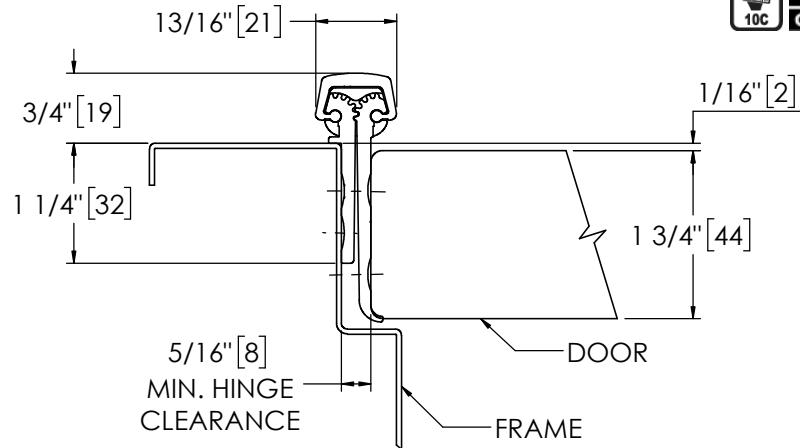

Architectural Door Accessories

ASSA ABLOY

Pemko 83" SPECIAL FULL MORTISE - 1100 SERIES

The global leader in
door opening solutions

**** CAUTION ****
Due to Frame
Installation
Variations, Pre-drilling
For Fasteners IS NOT
Recommended