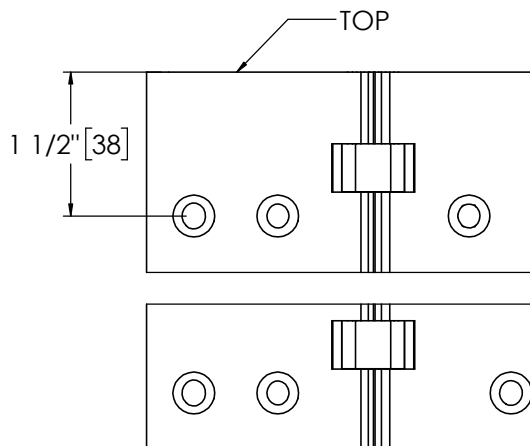

Architectural Door Accessories

ASSA ABLOY

Pemko 83" SPECIAL FULL MORTISE - 1100 SERIES

The global leader in
door opening solutions

**** CAUTION ****
Due to Frame
Installation
Variations, Pre-drilling
For Fasteners IS NOT
Recommended