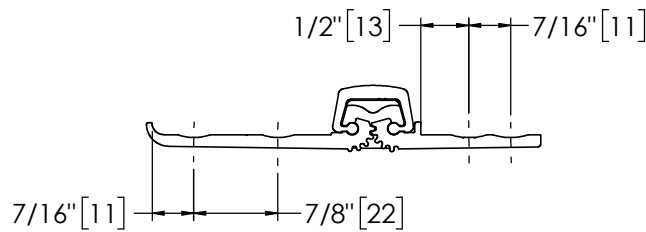

Architectural Door Accessories

ASSA ABLOY

Pemko 83" SPECIAL FULL MORTISE - 1100 SERIES

The global leader in
door opening solutions

**** CAUTION ****
Due to Frame
Installation
Variations, Pre-drilling
For Fasteners IS NOT
Recommended