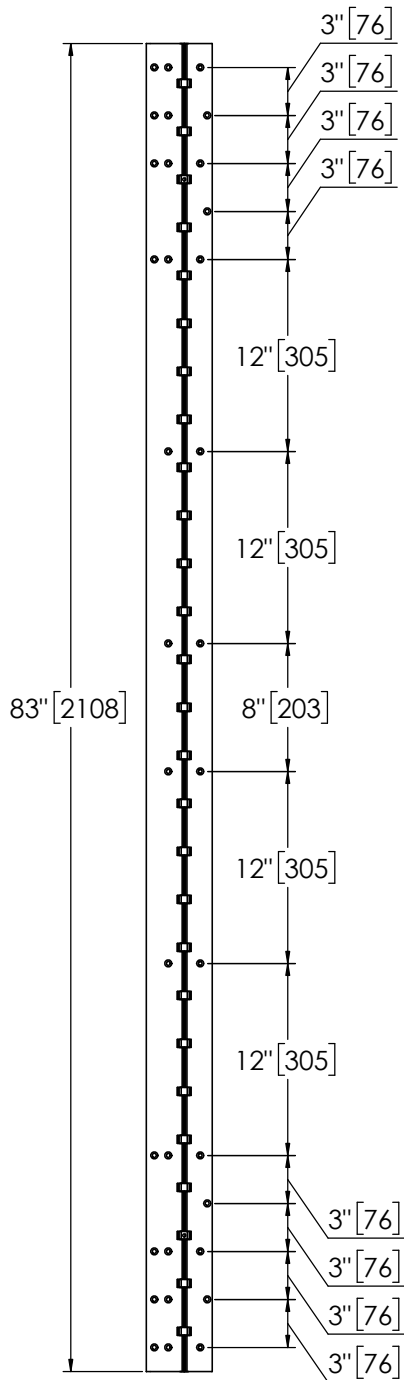

Architectural Door Accessories

ASSA ABLOY

Pemko 83" SPECIAL FULL MORTISE HD

The global leader in
door opening solutions

**** CAUTION ****
Due to Frame
Installation
Variations, Pre-drilling
For Fasteners IS NOT
Recommended

USA:
Ventura, CA 93003
Phone: 800.283.9988

Memphis, TN 38141
Phone: 800.824.3018

Canada:
Vancouver, BC V2T6W3
Phone: 877.535.7888

Toronto, ON L4K4T9
Phone: 877.535.7888

T - 437 - SPFM83HD
REV 1 - 03/18