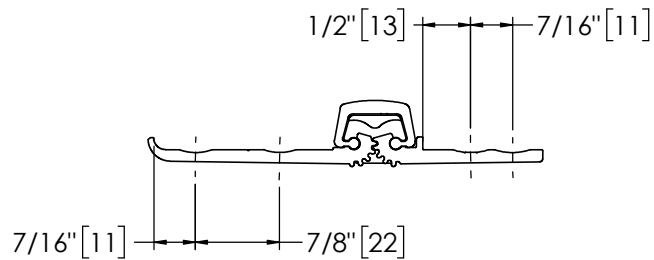

Architectural Door Accessories

ASSA ABLOY

Pemko 83" SPECIAL FULL MORTISE HD

The global leader in
door opening solutions

**** CAUTION ****
Due to Frame
Installation
Variations, Pre-drilling
For Fasteners IS NOT
Recommended