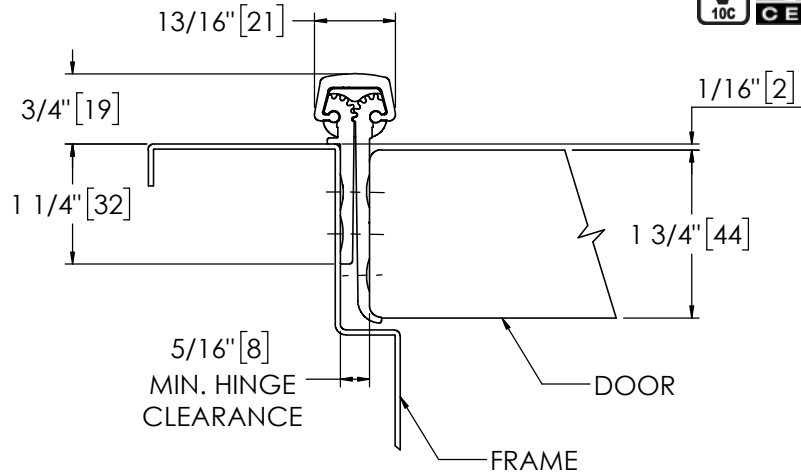

Architectural Door Accessories

ASSA ABLOY

Pemko 83" SPECIAL FULL MORTISE HD

The global leader in
door opening solutions

**** CAUTION ****
Due to Frame
Installation
Variations, Pre-drilling
For Fasteners IS NOT
Recommended