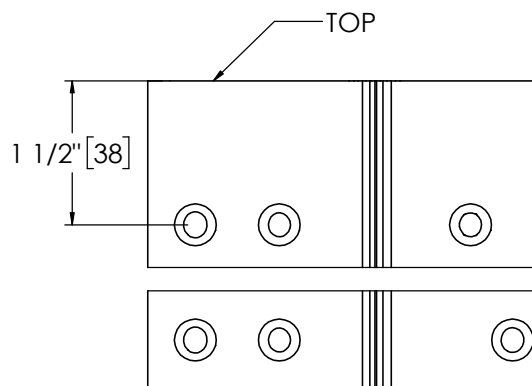

Architectural Door Accessories

ASSA ABLOY

Pemko 83" SPECIAL FULL MORTISE HD

The global leader in
door opening solutions

**** CAUTION ****
Due to Frame
Installation
Variations, Pre-drilling
For Fasteners IS NOT
Recommended