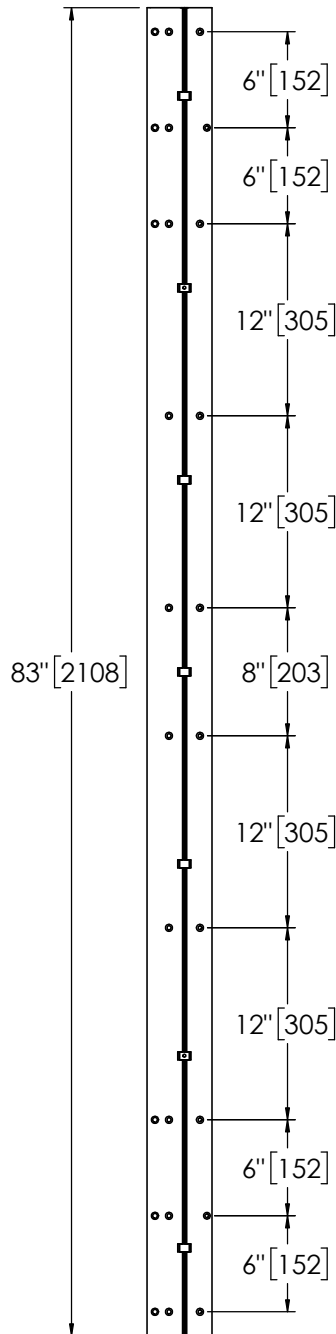

# Architectural Door Accessories

**ASSA ABLOY**

## Pemko 83" SPECIAL FULL MORTISE RESIDENTIAL

The global leader in  
door opening solutions

**\*\* CAUTION \*\***  
Due to Frame  
Installation  
Variations, Pre-drilling  
For Fasteners IS NOT  
Recommended