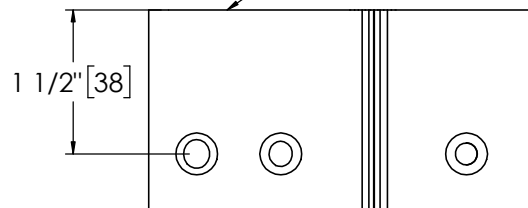

## Pemko 83" SPECIAL FULL MORTISE RESIDENTIAL

The global leader in  
door opening solutions

**\*\* CAUTION \*\***  
Due to Frame  
Installation  
Variations, Pre-drilling  
For Fasteners IS NOT  
Recommended