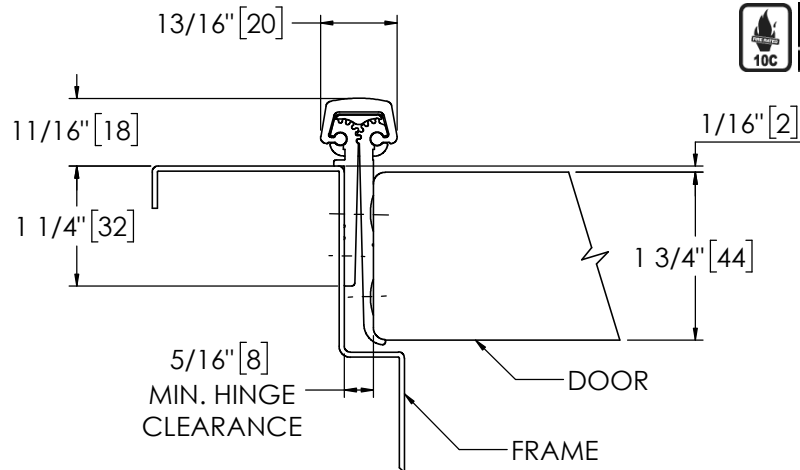

## Pemko 83" SPECIAL FULL MORTISE RESIDENTIAL

The global leader in  
door opening solutions

**\*\* CAUTION \*\***  
Due to Frame  
Installation  
Variations, Pre-drilling  
For Fasteners IS NOT  
Recommended