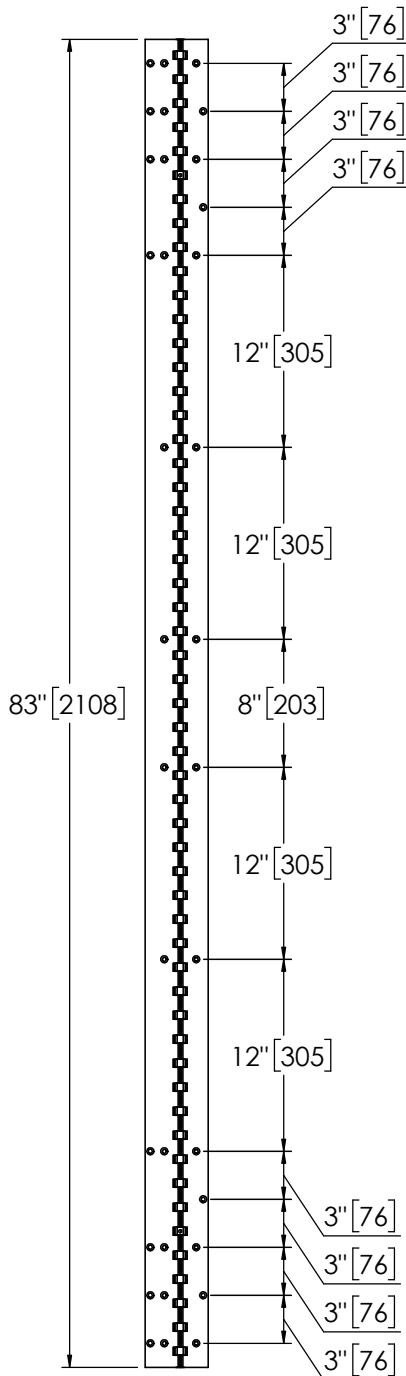

## Pemko 83" SPECIAL FULL MORTISE SHORT LEAF FLUSH - 1100 SERIES

The global leader in  
door opening solutions

**\*\* CAUTION \*\***  
Due to Frame  
Installation  
Variations, Pre-drilling  
For Fasteners IS NOT  
Recommended