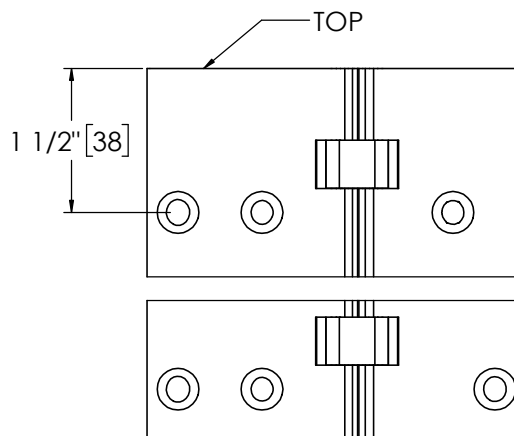

## Pemko 83" SPECIAL FULL MORTISE SHORT LEAF FLUSH - 1100 SERIES

The global leader in  
door opening solutions

**\*\* CAUTION \*\***  
Due to Frame  
Installation  
Variations, Pre-drilling  
For Fasteners IS NOT  
Recommended