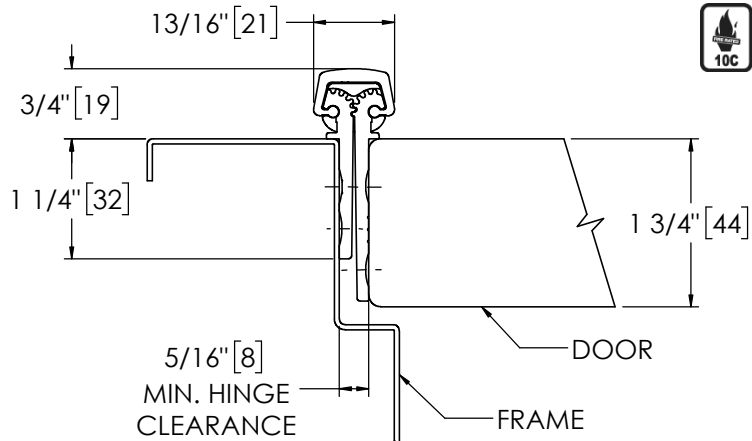

## Pemko 83" SPECIAL FULL MORTISE SHORT LEAF FLUSH - 1100 SERIES

The global leader in  
door opening solutions

**\*\* CAUTION \*\***  
Due to Frame  
Installation  
Variations, Pre-drilling  
For Fasteners IS NOT  
Recommended