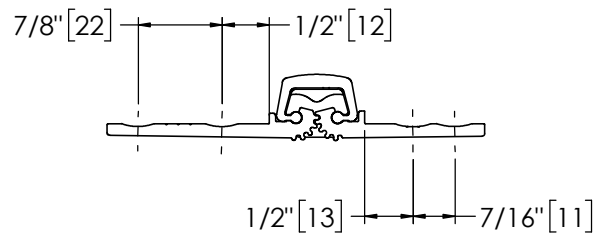

## Pemko 83" SPECIAL FULL MORTISE SHORT LEAF FLUSH - 1100 SERIES

The global leader in  
door opening solutions

**\*\* CAUTION \*\***  
Due to Frame  
Installation  
Variations, Pre-drilling  
For Fasteners IS NOT  
Recommended