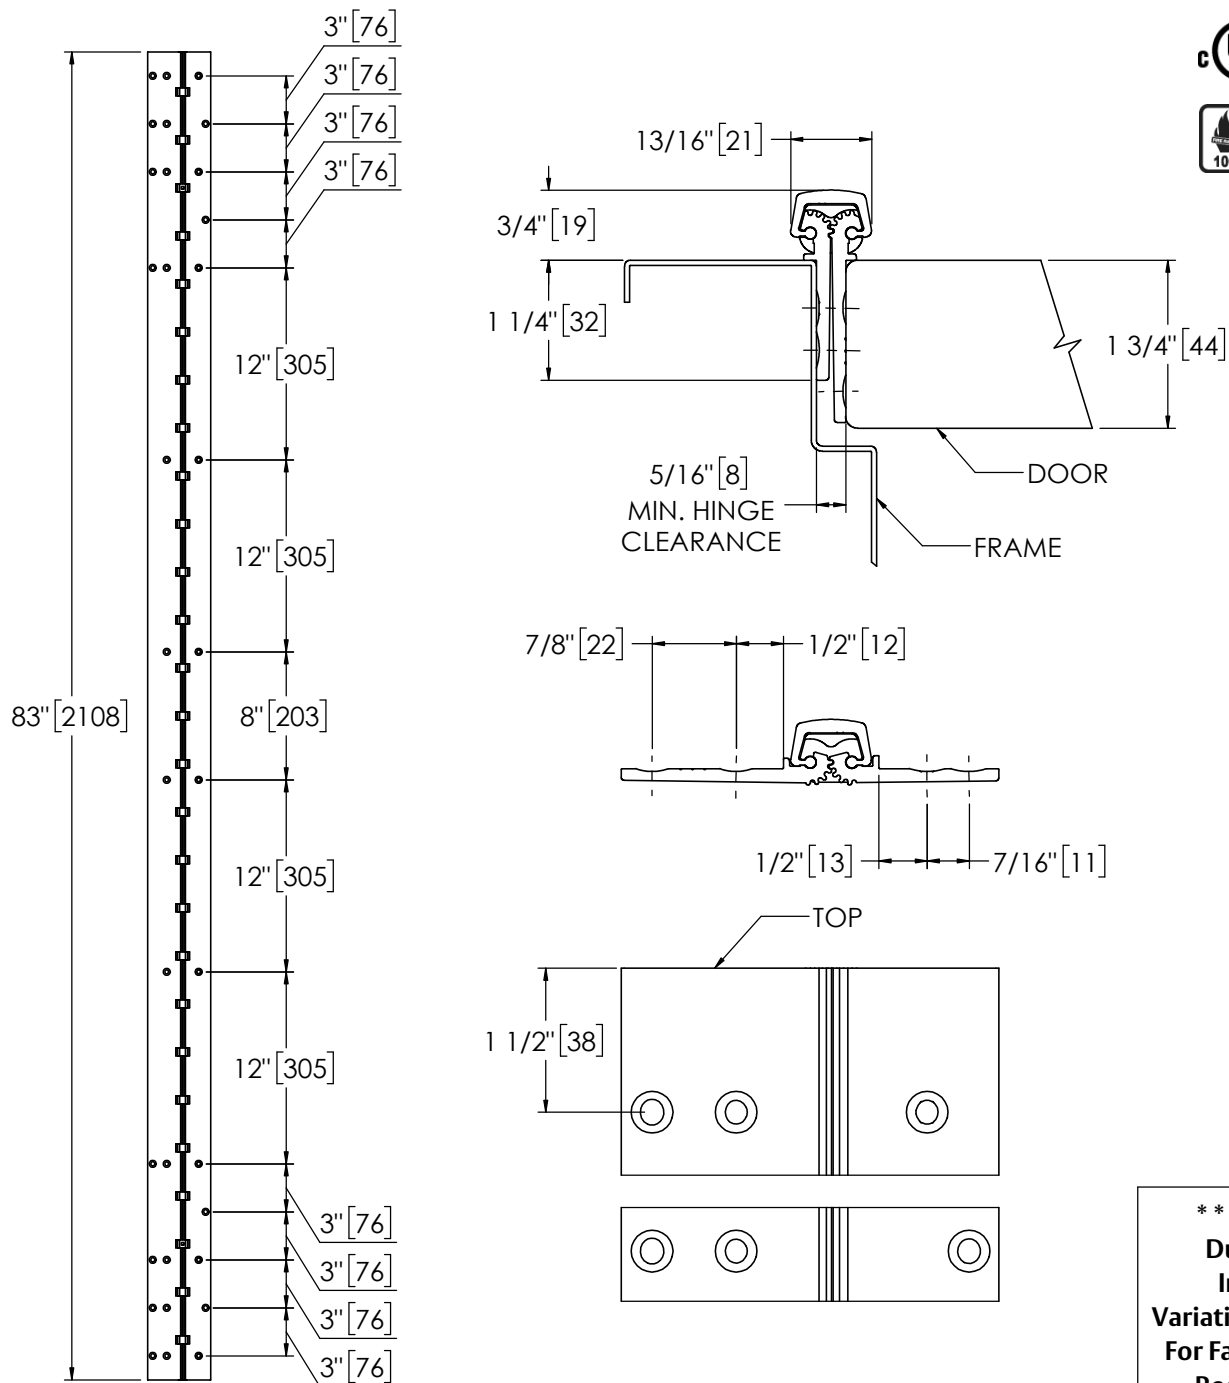

Architectural Door Accessories

ASSA ABLOY

Pemko 83" SPECIAL FULL MORTISE SHORT LEAF FLUSH HD

The global leader in
door opening solutions

**** CAUTION ****
Due to Frame
Installation
Variations, Pre-drilling
For Fasteners IS NOT
Recommended