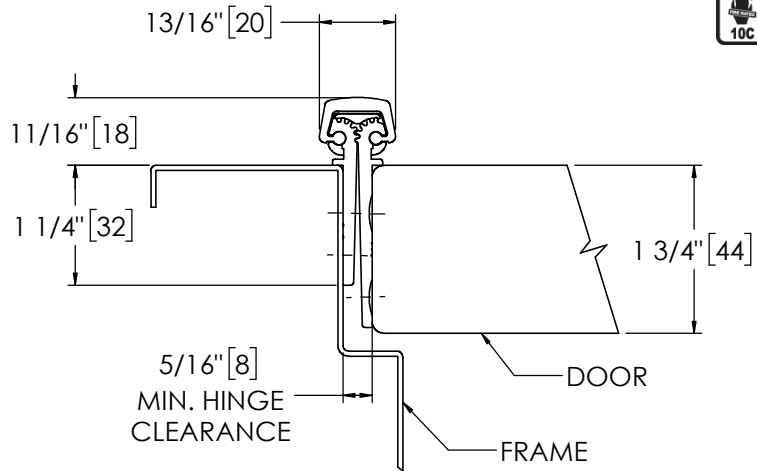

Architectural Door Accessories

ASSA ABLOY

Pemko 83" SPECIAL FULL MORTISE SHORT LEAF FLUSH RESIDENTIAL

The global leader in
door opening solutions

**** CAUTION ****
Due to Frame
Installation
Variations, Pre-drilling
For Fasteners IS NOT
Recommended