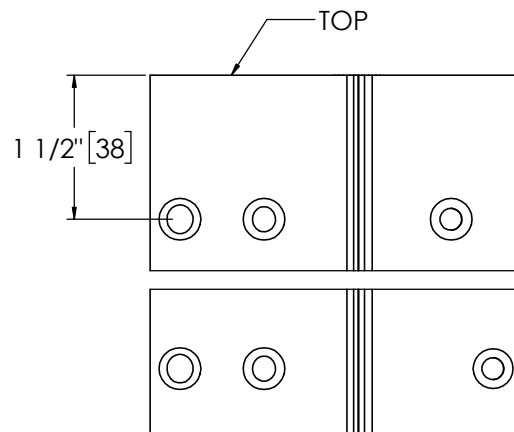

Architectural Door Accessories

ASSA ABLOY

Pemko 83" SPECIAL FULL MORTISE SHORT LEAF FLUSH RESIDENTIAL

The global leader in
door opening solutions

**** CAUTION ****
Due to Frame
Installation
Variations, Pre-drilling
For Fasteners IS NOT
Recommended