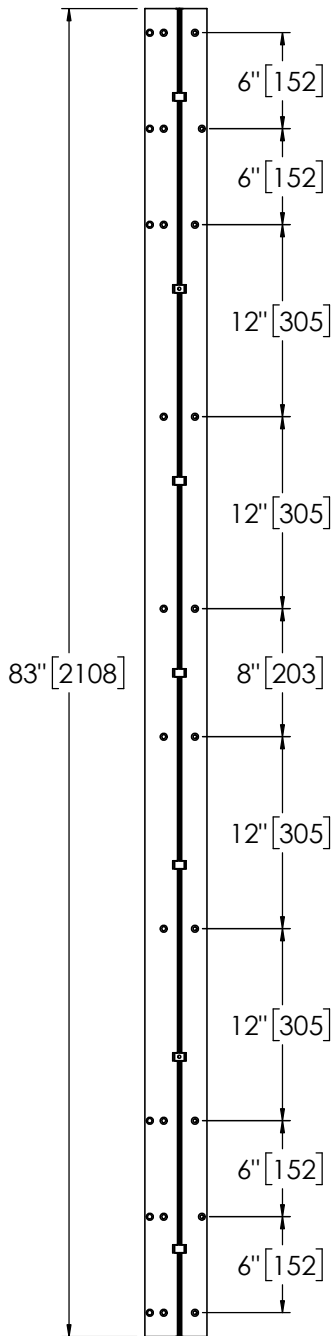

Architectural Door Accessories

ASSA ABLOY

Pemko 83" SPECIAL FULL MORTISE SHORT LEAF FLUSH RESIDENTIAL

The global leader in
door opening solutions

**** CAUTION ****
Due to Frame
Installation
Variations, Pre-drilling
For Fasteners IS NOT
Recommended