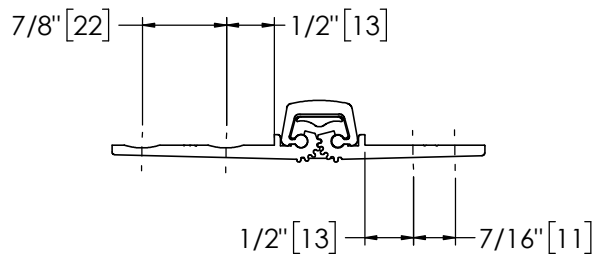

Architectural Door Accessories

ASSA ABLOY

Pemko 83" SPECIAL FULL MORTISE SHORT LEAF FLUSH RESIDENTIAL

The global leader in
door opening solutions

**** CAUTION ****
Due to Frame
Installation
Variations, Pre-drilling
For Fasteners IS NOT
Recommended