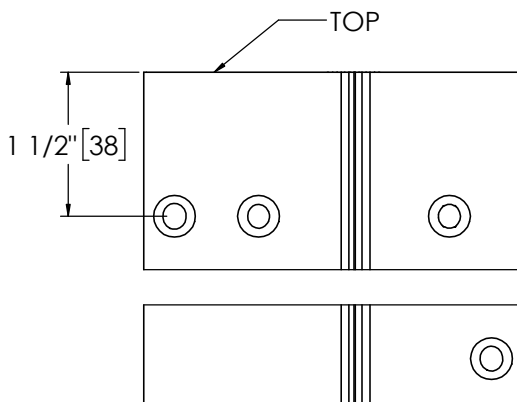

## Pemko 83" SPECIAL FULL MORTISE SHORT LEAF FLUSH

The global leader in  
door opening solutions

**\*\* CAUTION \*\***  
Due to Frame  
Installation  
Variations, Pre-drilling  
For Fasteners IS NOT  
Recommended