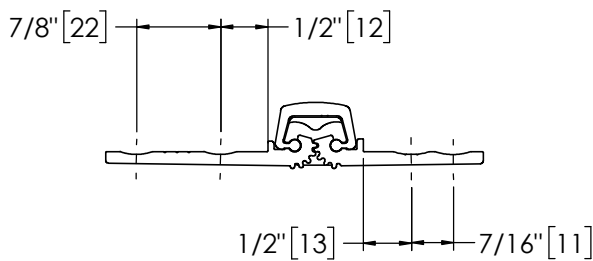

## Pemko 83" SPECIAL FULL MORTISE SHORT LEAF FLUSH

The global leader in  
door opening solutions

**\*\* CAUTION \*\***  
Due to Frame  
Installation  
Variations, Pre-drilling  
For Fasteners IS NOT  
Recommended