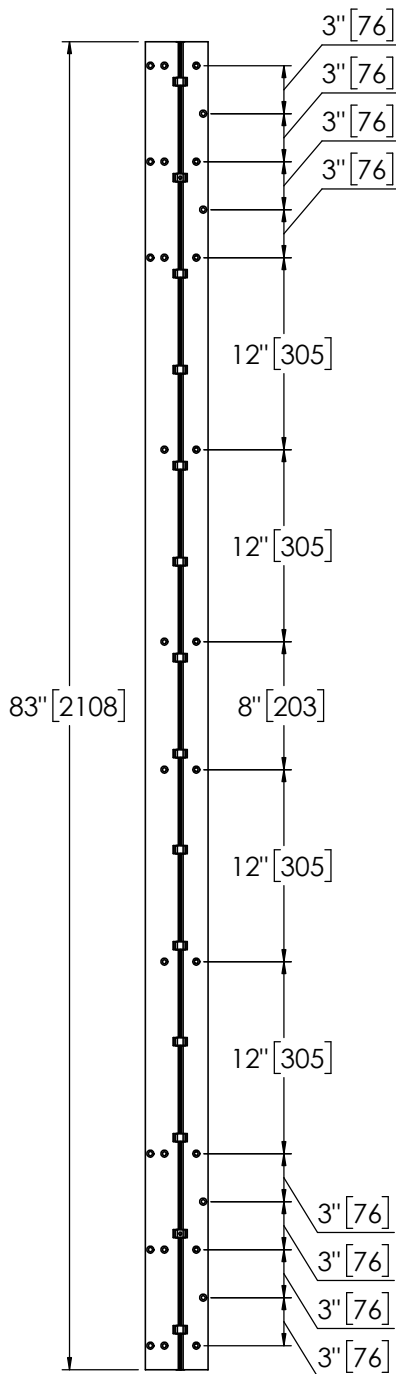

## Pemko 83" SPECIAL FULL MORTISE SHORT LEAF FLUSH

The global leader in  
door opening solutions

**\*\* CAUTION \*\***  
Due to Frame  
Installation  
Variations, Pre-drilling  
For Fasteners IS NOT  
Recommended