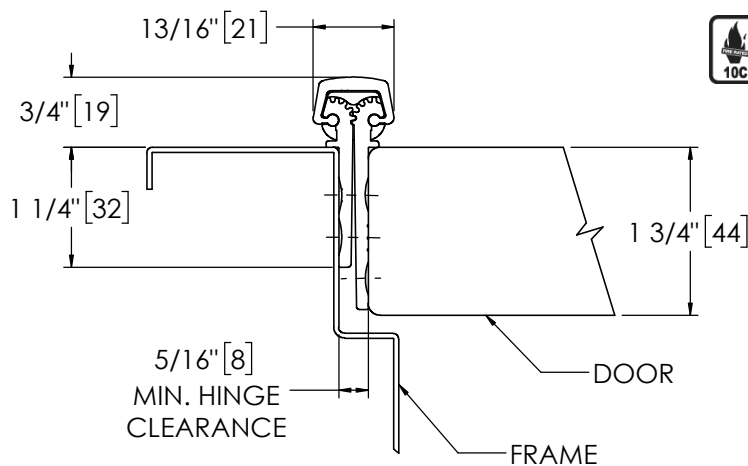

## Pemko 83" SPECIAL FULL MORTISE SHORT LEAF FLUSH

The global leader in  
door opening solutions

**\*\* CAUTION \*\***  
Due to Frame  
Installation  
Variations, Pre-drilling  
For Fasteners IS NOT  
Recommended