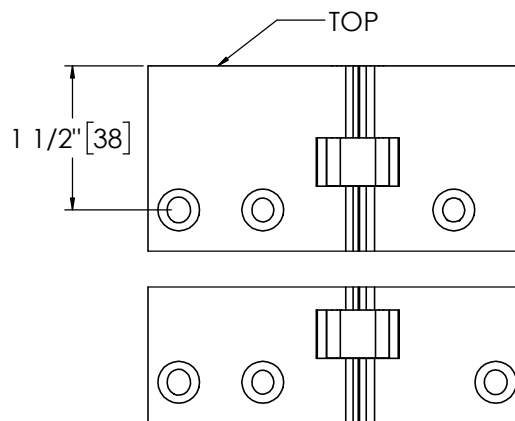

## Pemko 83" SPECIAL FULL MORTISE SHORT LEAF INSET - 1100 SERIES

The global leader in  
door opening solutions

**\*\* CAUTION \*\***  
Due to Frame  
Installation  
Variations, Pre-drilling  
For Fasteners IS NOT  
Recommended