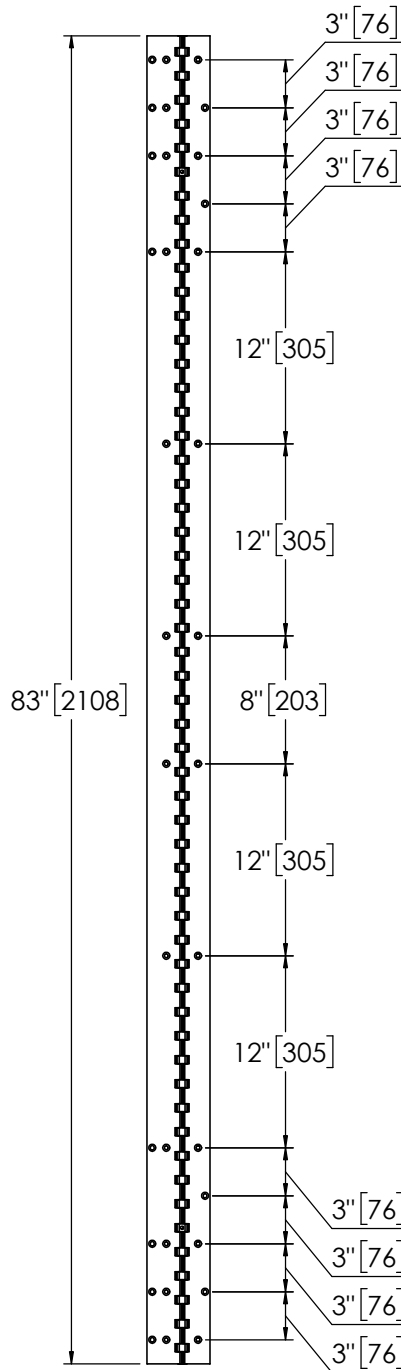

## Pemko 83" SPECIAL FULL MORTISE SHORT LEAF INSET - 1100 SERIES

The global leader in  
door opening solutions

**\*\* CAUTION \*\***  
Due to Frame  
Installation  
Variations, Pre-drilling  
For Fasteners IS NOT  
Recommended