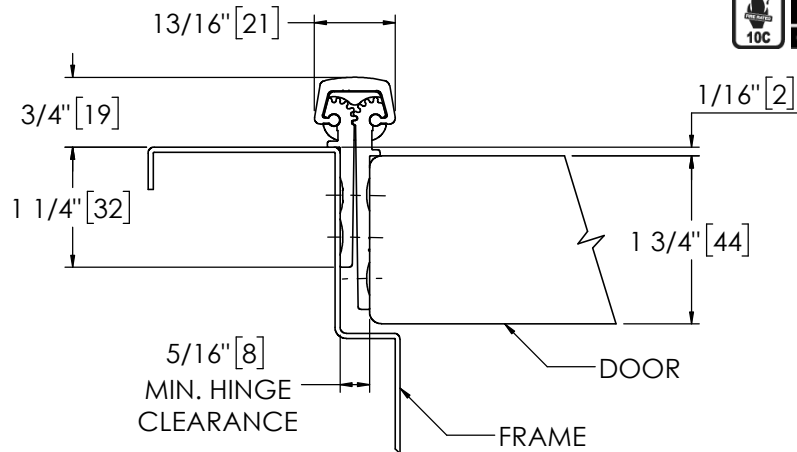

## Pemko 83" SPECIAL FULL MORTISE SHORT LEAF INSET - 1100 SERIES

The global leader in  
door opening solutions

**\*\* CAUTION \*\***  
Due to Frame  
Installation  
Variations, Pre-drilling  
For Fasteners IS NOT  
Recommended