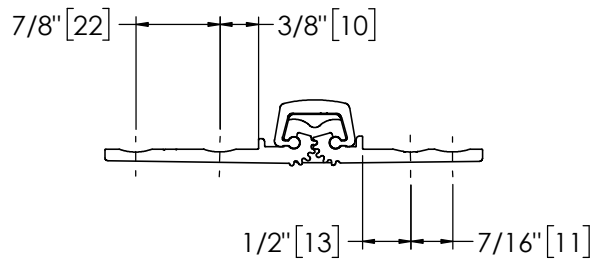

## Pemko 83" SPECIAL FULL MORTISE SHORT LEAF INSET - 1100 SERIES

The global leader in  
door opening solutions

**\*\* CAUTION \*\***  
Due to Frame  
Installation  
Variations, Pre-drilling  
For Fasteners IS NOT  
Recommended