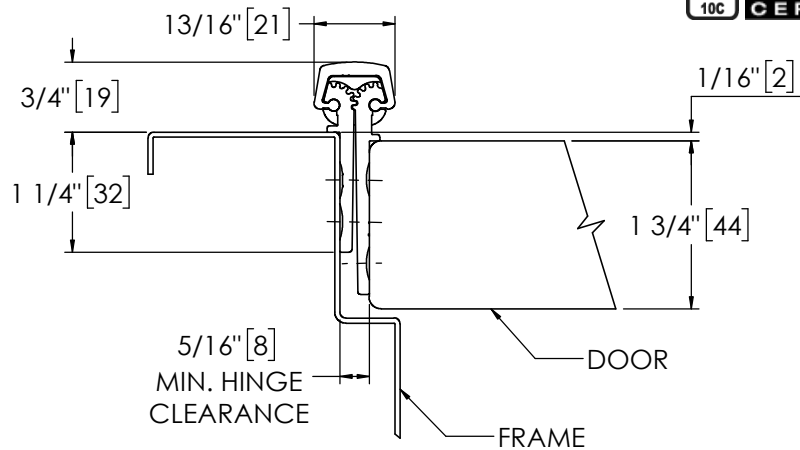

Architectural Door Accessories

ASSA ABLOY

Pemko 83" SPECIAL FULL MORTISE SHORT LEAF INSET HD

The global leader in
door opening solutions

**** CAUTION ****
Due to Frame
Installation
Variations, Pre-drilling
For Fasteners IS NOT
Recommended