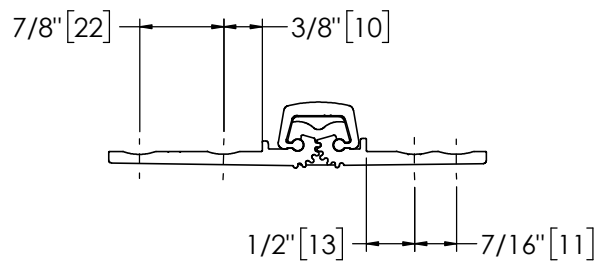

Architectural Door Accessories

ASSA ABLOY

Pemko 83" SPECIAL FULL MORTISE SHORT LEAF INSET HD

The global leader in
door opening solutions

**** CAUTION ****
Due to Frame
Installation
Variations, Pre-drilling
For Fasteners IS NOT
Recommended