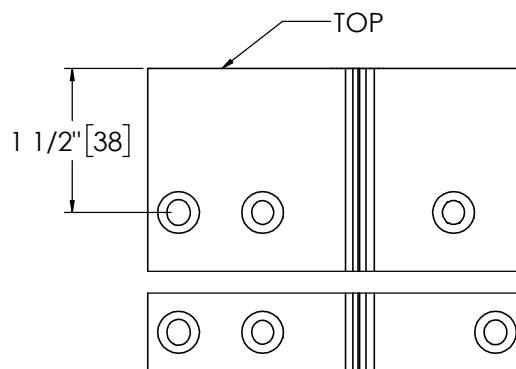

Architectural Door Accessories

ASSA ABLOY

Pemko 83" SPECIAL FULL MORTISE SHORT LEAF INSET HD

The global leader in
door opening solutions

**** CAUTION ****
Due to Frame
Installation
Variations, Pre-drilling
For Fasteners IS NOT
Recommended