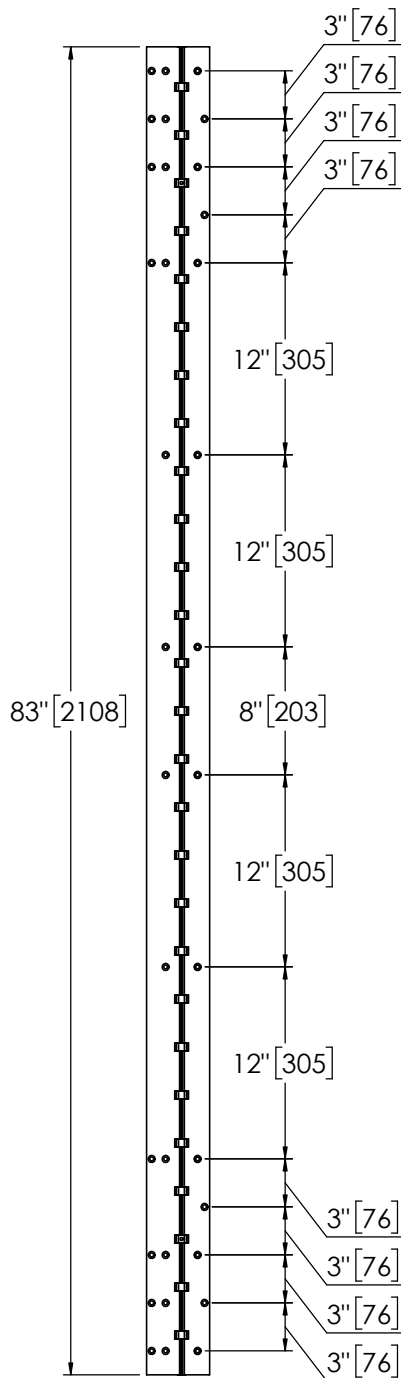

Architectural Door Accessories

ASSA ABLOY

Pemko 83" SPECIAL FULL MORTISE SHORT LEAF INSET HD

The global leader in
door opening solutions

**** CAUTION ****
Due to Frame
Installation
Variations, Pre-drilling
For Fasteners IS NOT
Recommended

USA:
Ventura, CA 93003
Phone: 800.283.9988

Memphis, TN 38141
Phone: 800.824.3018

Canada:
Vancouver, BC V2T6W3
Phone: 877.535.7888

Toronto, ON L4K4T9
Phone: 877.535.7888

T - 485 - SPFM_SLI83HD
REV 1 - 03/18