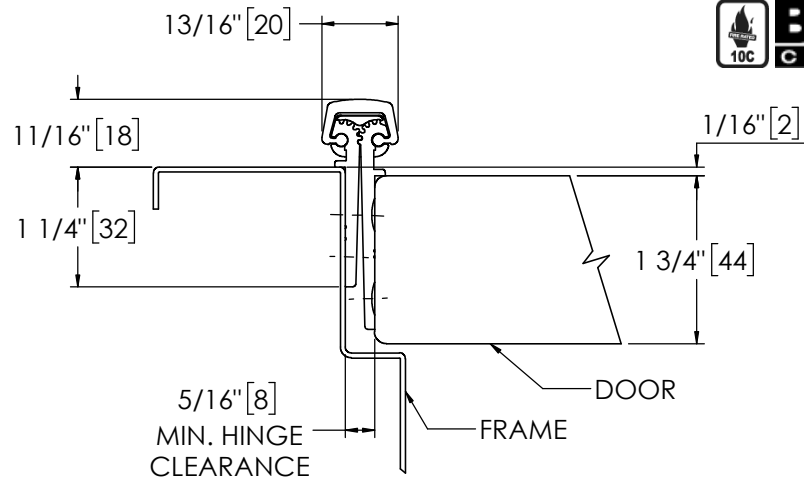

# Architectural Door Accessories

**ASSA ABLOY**

Pemko 83" SPECIAL FULL MORTISE SHORT LEAF INSET RESIDENTIAL

The global leader in  
door opening solutions

**\*\* CAUTION \*\***  
Due to Frame  
Installation  
Variations, Pre-drilling  
For Fasteners IS NOT  
Recommended