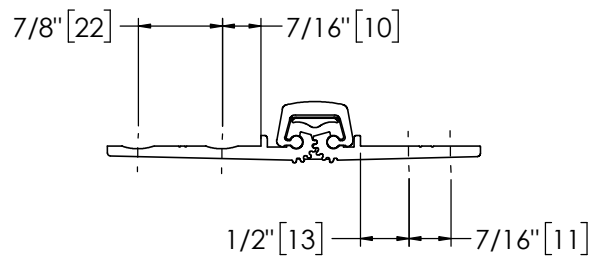

# Architectural Door Accessories

**ASSA ABLOY**

Pemko 83" SPECIAL FULL MORTISE SHORT LEAF INSET RESIDENTIAL

The global leader in  
door opening solutions

**\*\* CAUTION \*\***  
Due to Frame  
Installation  
Variations, Pre-drilling  
For Fasteners IS NOT  
Recommended