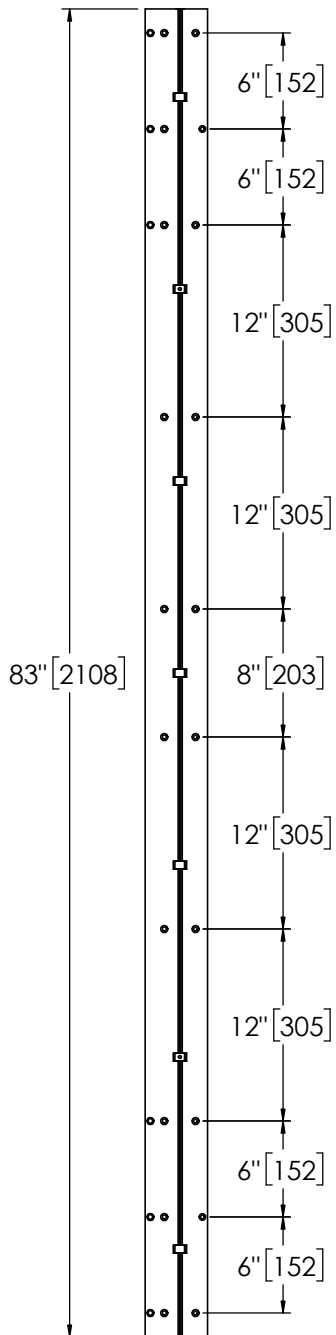

# Architectural Door Accessories

**ASSA ABLOY**

Pemko 83" SPECIAL FULL MORTISE SHORT LEAF INSET RESIDENTIAL

The global leader in  
door opening solutions

**\*\* CAUTION \*\***  
Due to Frame  
Installation  
Variations, Pre-drilling  
For Fasteners IS NOT  
Recommended