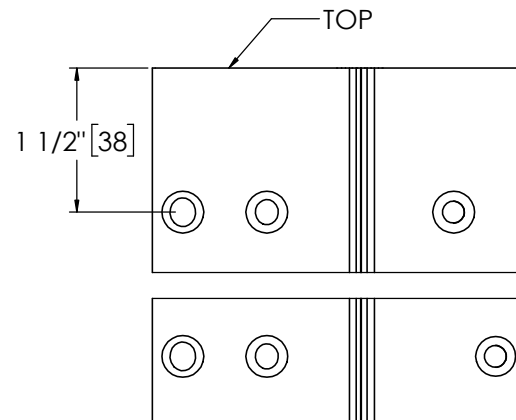

# Architectural Door Accessories

**ASSA ABLOY**

Pemko 83" SPECIAL FULL MORTISE SHORT LEAF INSET RESIDENTIAL

The global leader in  
door opening solutions

**\*\* CAUTION \*\***  
Due to Frame  
Installation  
Variations, Pre-drilling  
For Fasteners IS NOT  
Recommended