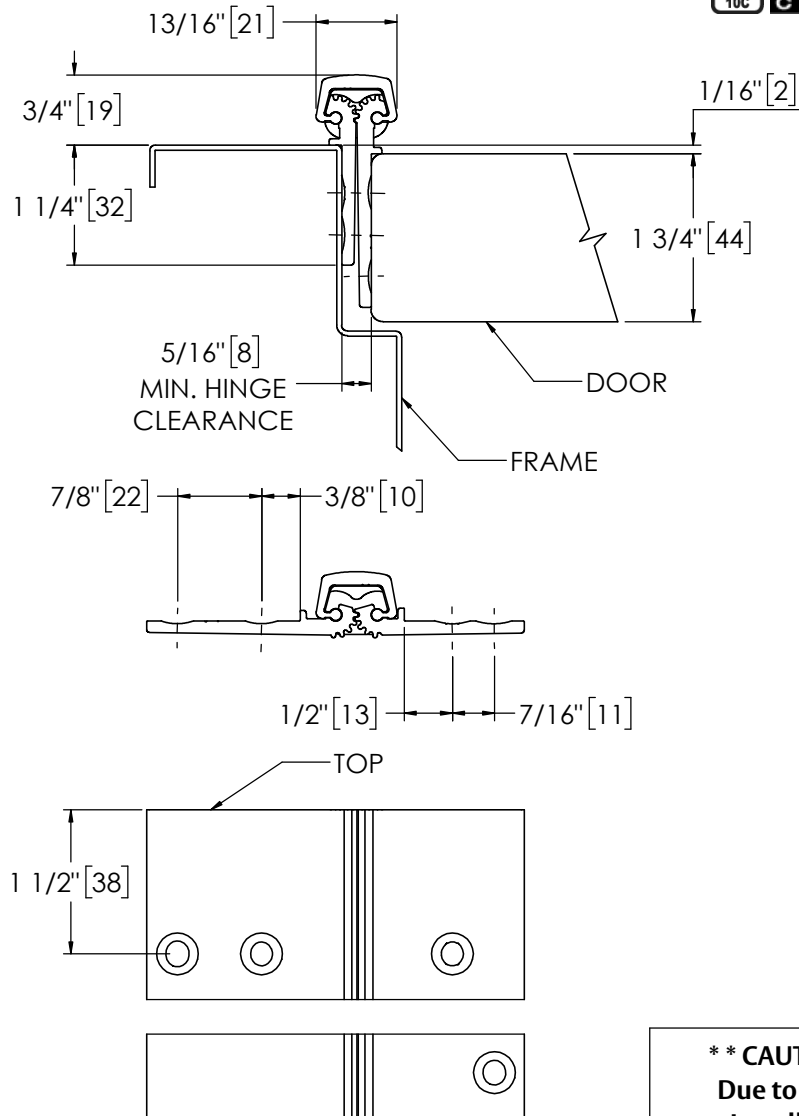

## Pemko 83" SPECIAL FULL MORTISE SHORT LEAF INSET

The global leader in  
door opening solutions

**\*\* CAUTION \*\***  
Due to Frame  
Installation  
Variations, Pre-drilling  
For Fasteners IS NOT  
Recommended