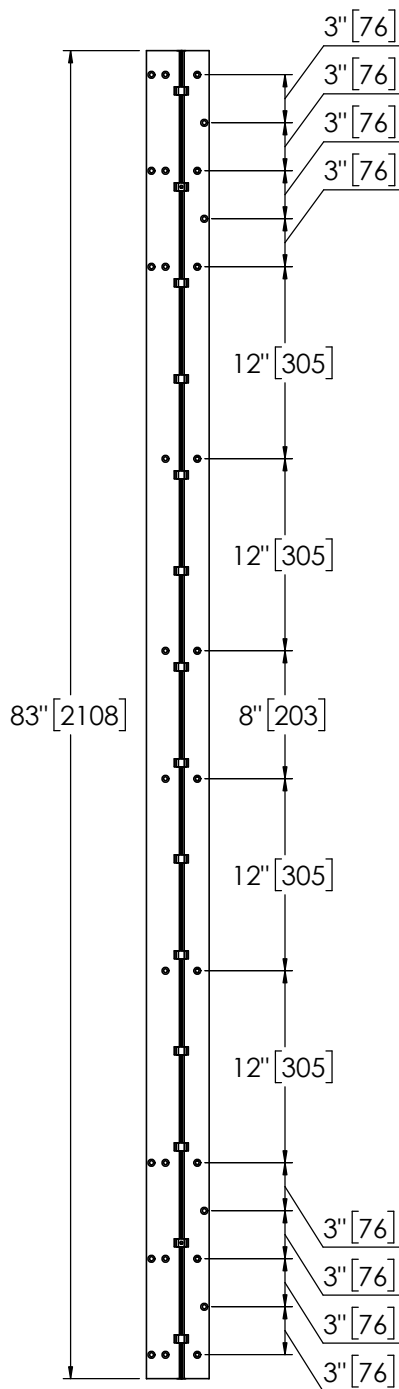

## Pemko 83" SPECIAL FULL MORTISE SHORT LEAF INSET

The global leader in  
door opening solutions

**\*\* CAUTION \*\***  
Due to Frame  
Installation  
Variations, Pre-drilling  
For Fasteners IS NOT  
Recommended