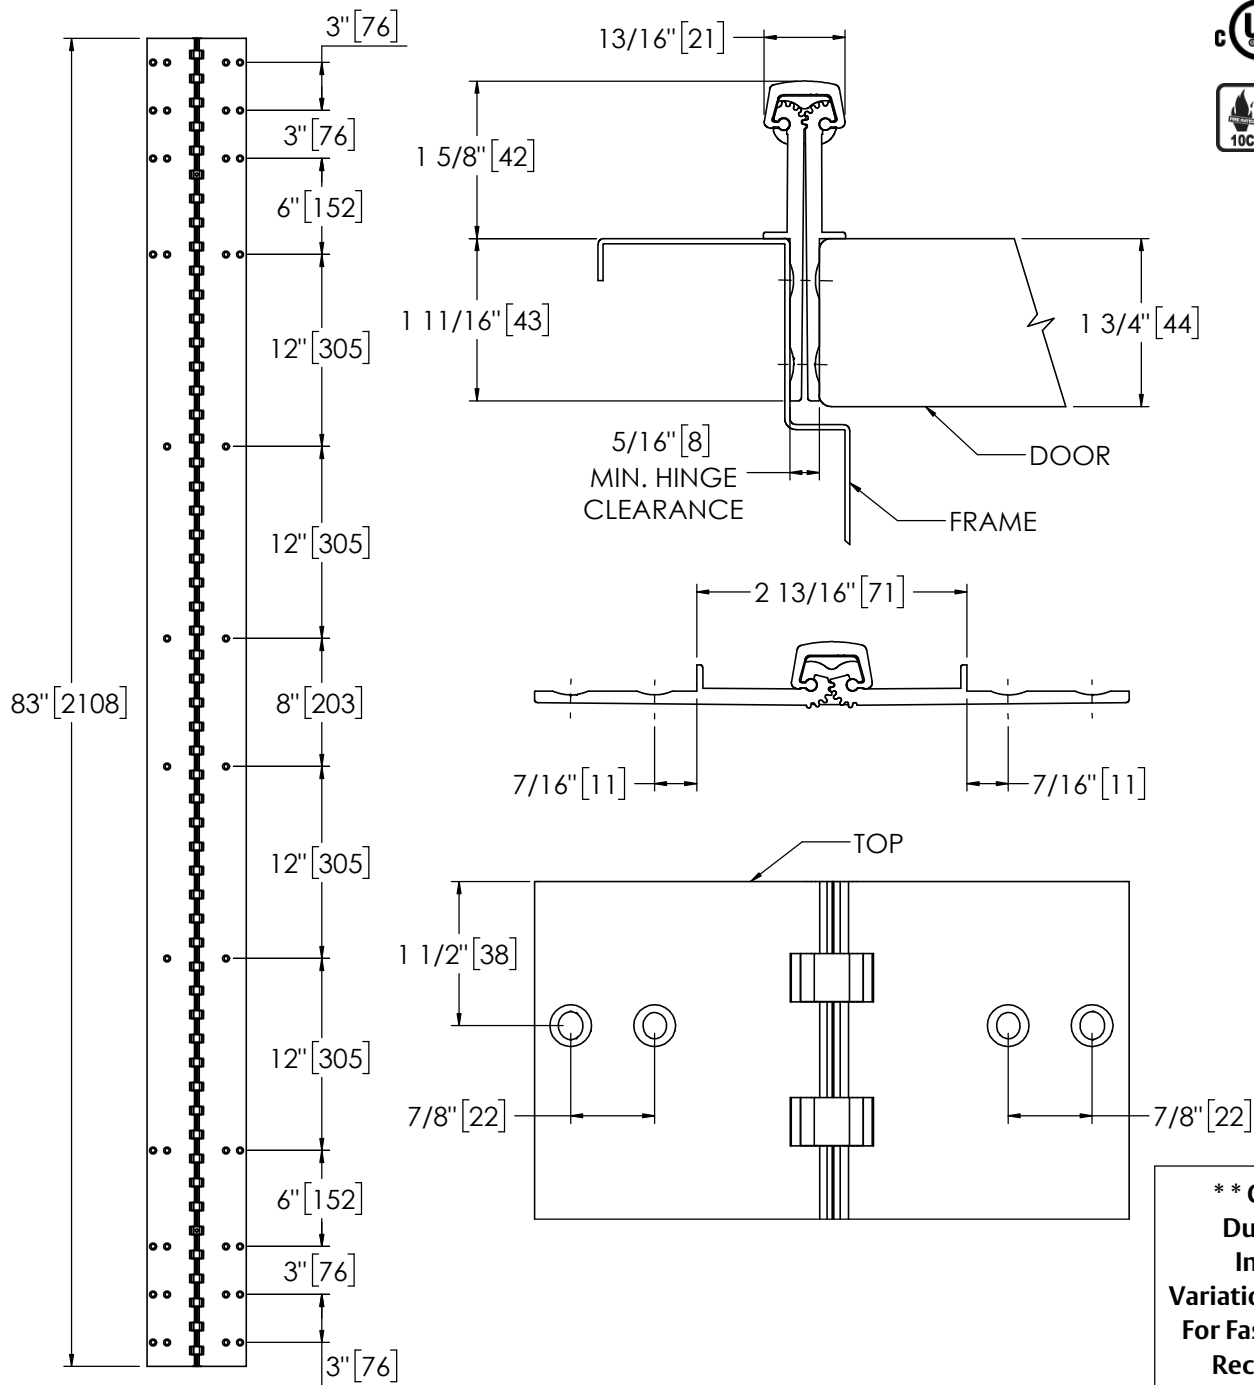

Architectural Door Accessories

ASSA ABLOY

Pemko 83" WIDE THROW FULL MORTISE - 1100 SERIES The global leader in door opening solutions

**** CAUTION ****
Due to Frame Installation Variations, Pre-drilling For Fasteners IS NOT Recommended