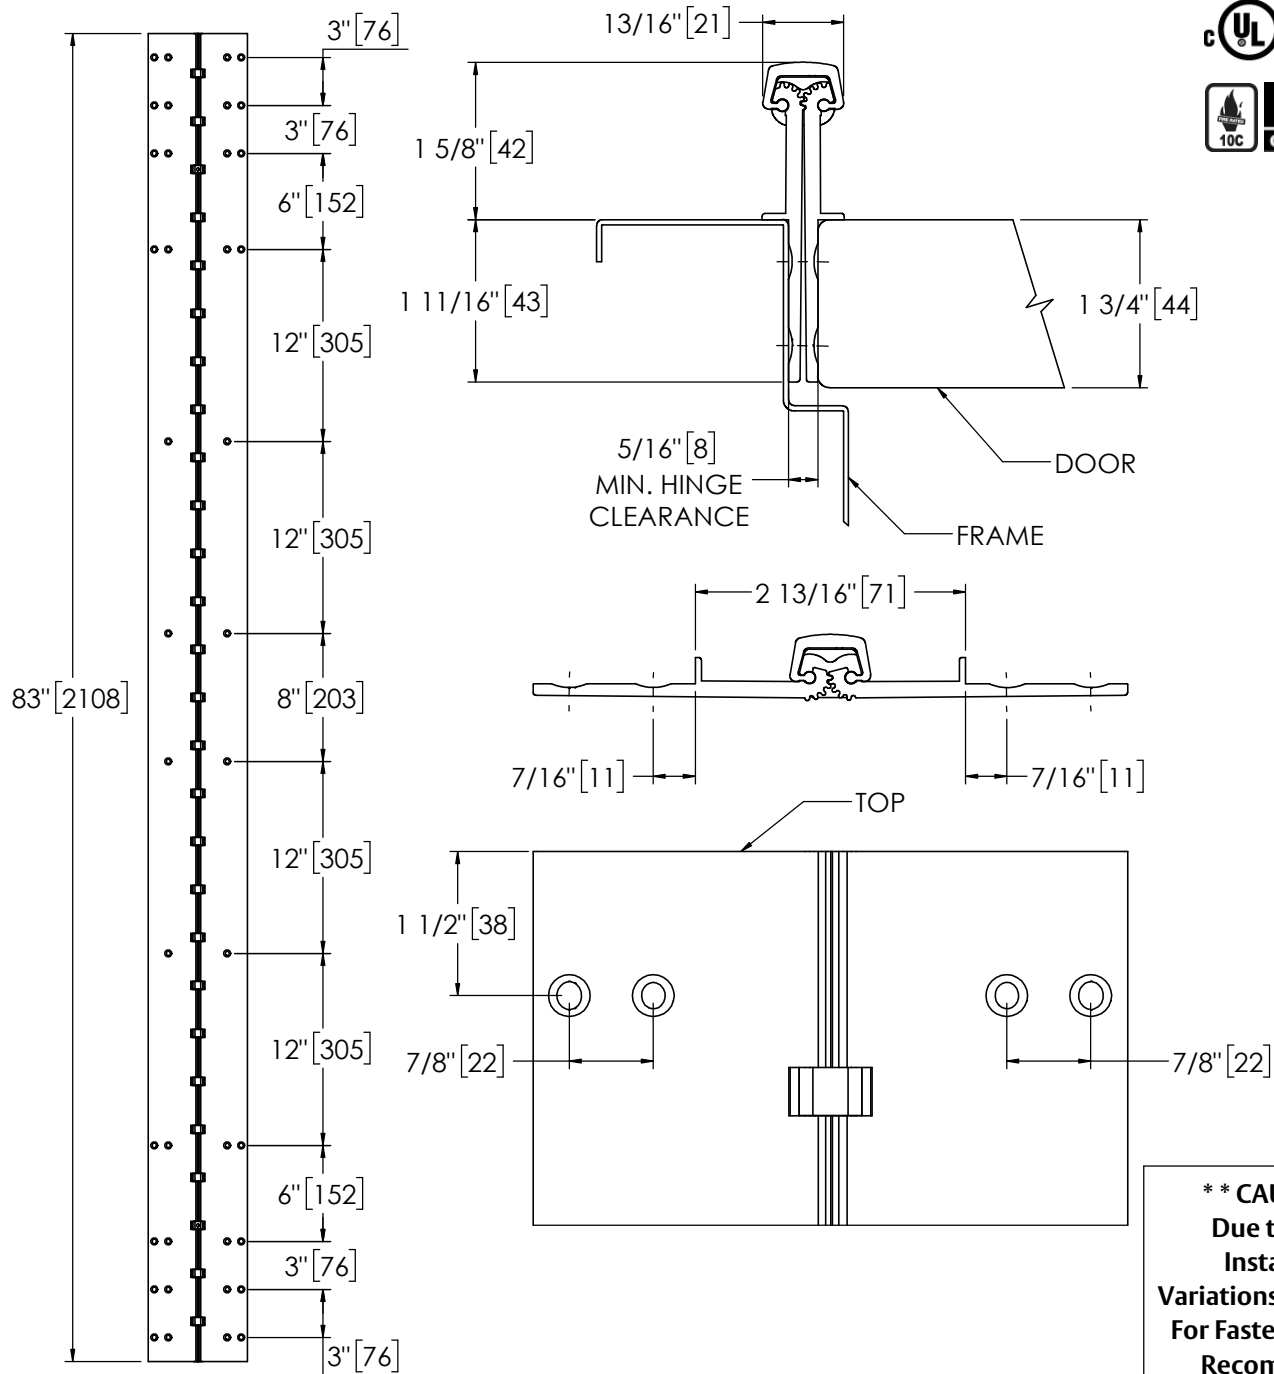

## Pemko 83" WIDE THROW FULL MORTISE HD

The global leader in  
door opening solutions

**\*\* CAUTION \*\***  
Due to Frame  
Installation  
Variations, Pre-drilling  
For Fasteners IS NOT  
Recommended

USA:  
Ventura, CA 93003  
Phone: 800.283.9988