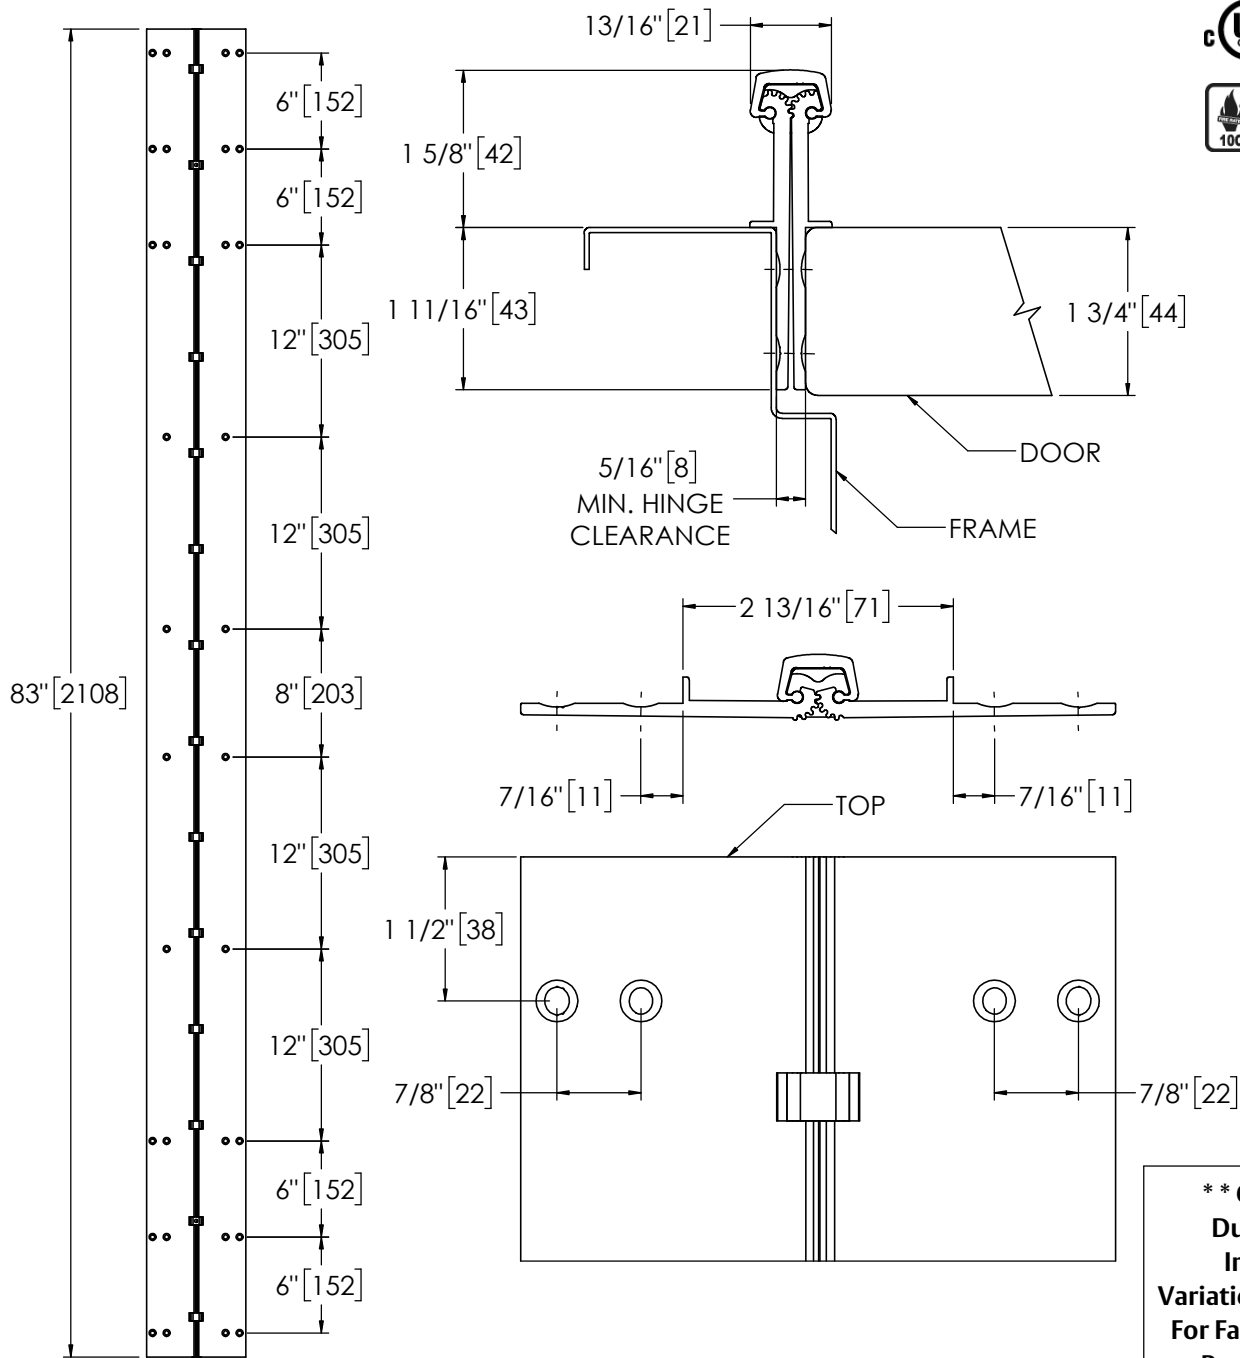

Architectural Door Accessories

ASSA ABLOY

Pemko 83" WIDE THROW FULL MORTISE

The global leader in
door opening solutions

**** CAUTION ****
Due to Frame
Installation
Variations, Pre-drilling
For Fasteners IS NOT
Recommended