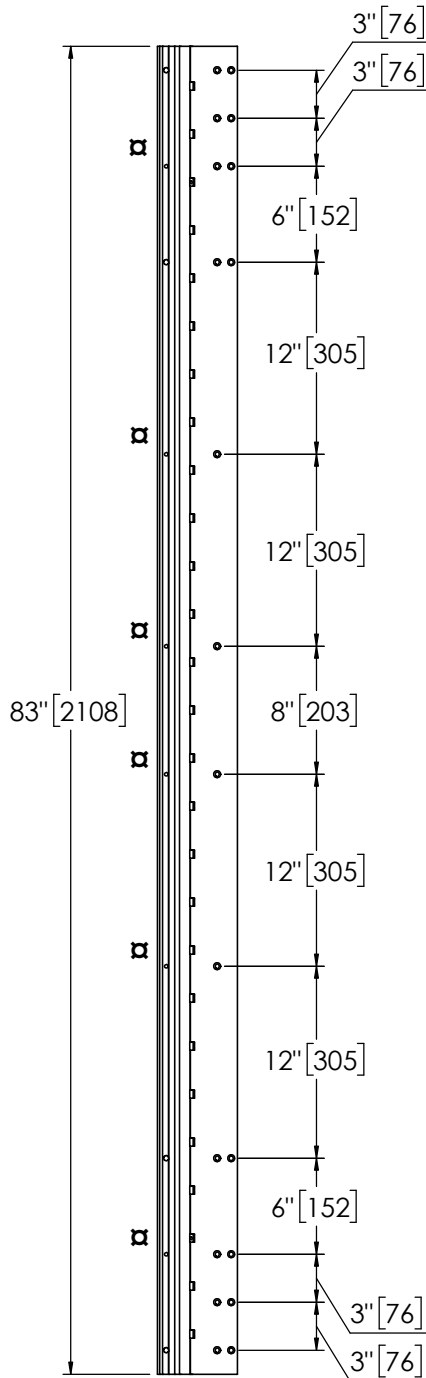

Architectural Door Accessories

ASSA ABLOY

Pemko 83" WIDE THROW HALF SURFACE HD

The global leader in
door opening solutions

**** CAUTION ****
Due to Frame
Installation
Variations, Pre-drilling
For Fasteners IS NOT
Recommended