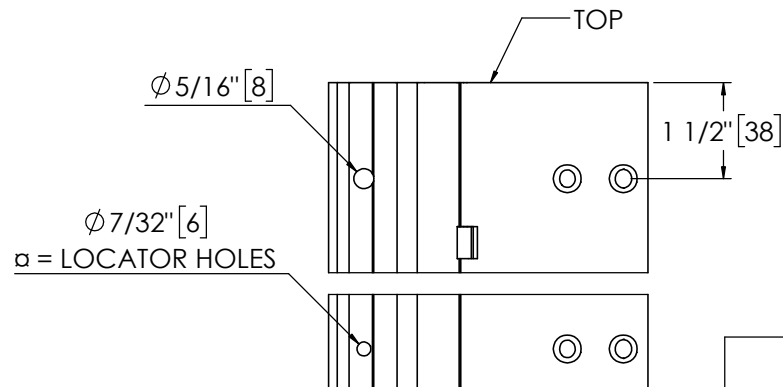

Architectural Door Accessories

ASSA ABLOY

Pemko 83" WIDE THROW HALF SURFACE HD

The global leader in
door opening solutions

**** CAUTION ****
Due to Frame
Installation
Variations, Pre-drilling
For Fasteners IS NOT
Recommended