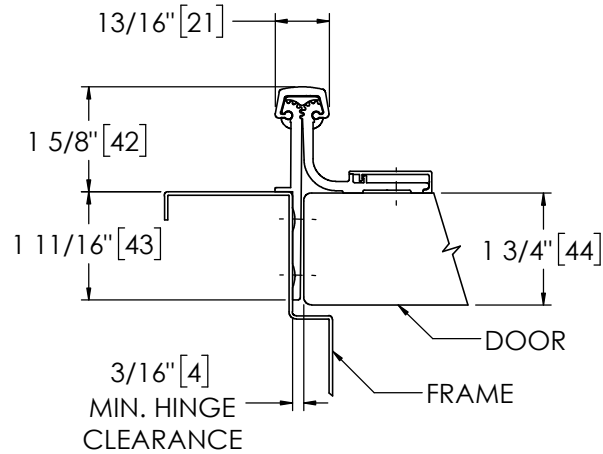

Architectural Door Accessories

ASSA ABLOY

Pemko 83" WIDE THROW HALF SURFACE HD

The global leader in
door opening solutions

**** CAUTION ****
Due to Frame
Installation
Variations, Pre-drilling
For Fasteners IS NOT
Recommended