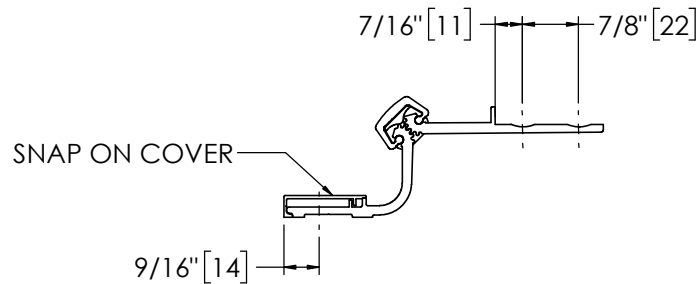

Architectural Door Accessories

ASSA ABLOY

Pemko 83" WIDE THROW HALF SURFACE HD

The global leader in
door opening solutions

**** CAUTION ****
Due to Frame
Installation
Variations, Pre-drilling
For Fasteners IS NOT
Recommended