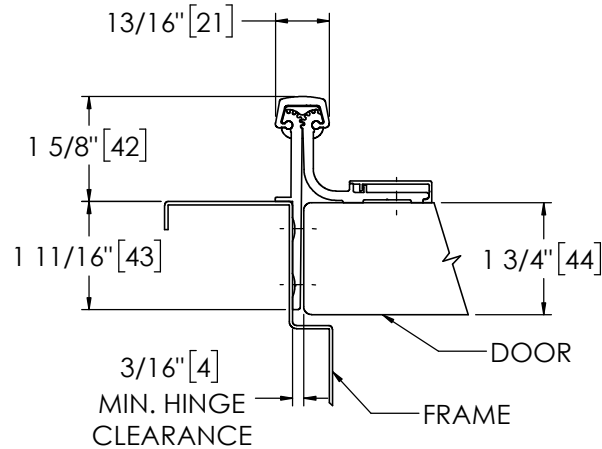

Architectural Door Accessories

ASSA ABLOY

Pemko 83" WIDE THROW HALF SURFACE

The global leader in
door opening solutions

**** CAUTION ****
Due to Frame
Installation
Variations, Pre-drilling
For Fasteners IS NOT
Recommended