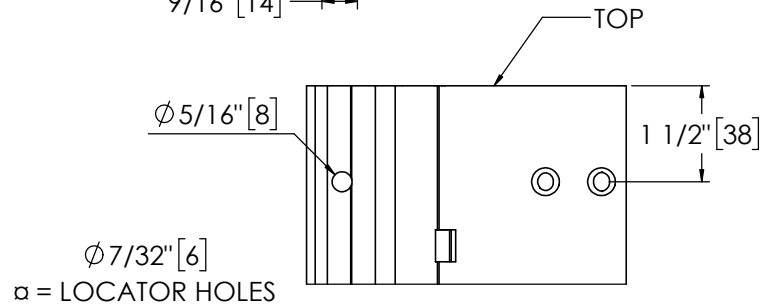

Architectural Door Accessories

ASSA ABLOY

Pemko 83" WIDE THROW HALF SURFACE

The global leader in
door opening solutions

**** CAUTION ****
Due to Frame
Installation
Variations, Pre-drilling
For Fasteners IS NOT
Recommended