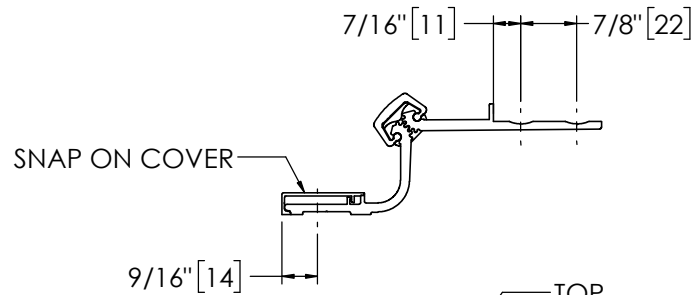

Architectural Door Accessories

ASSA ABLOY

Pemko 83" WIDE THROW HALF SURFACE

The global leader in
door opening solutions

**** CAUTION ****
Due to Frame
Installation
Variations, Pre-drilling
For Fasteners IS NOT
Recommended