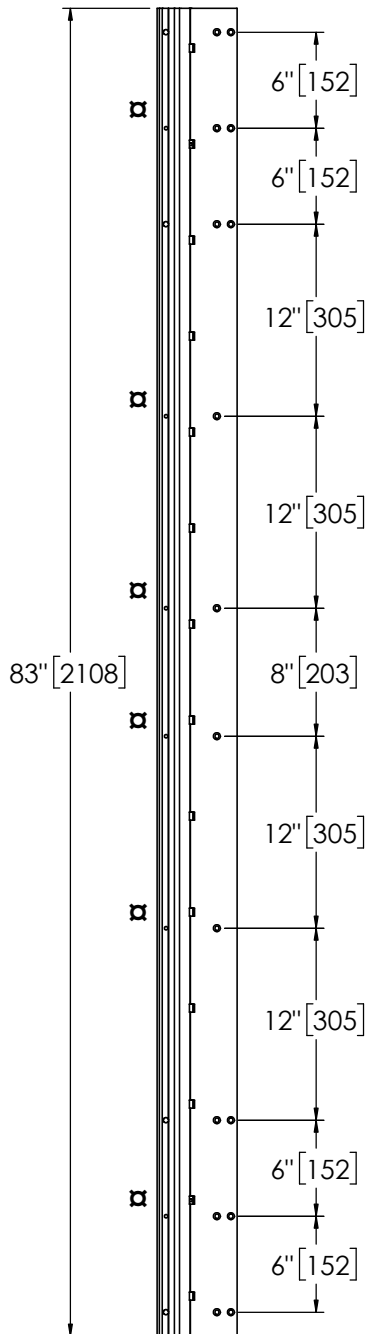

Architectural Door Accessories

ASSA ABLOY

Pemko 83" WIDE THROW HALF SURFACE

The global leader in
door opening solutions

**** CAUTION ****
Due to Frame
Installation
Variations, Pre-drilling
For Fasteners IS NOT
Recommended