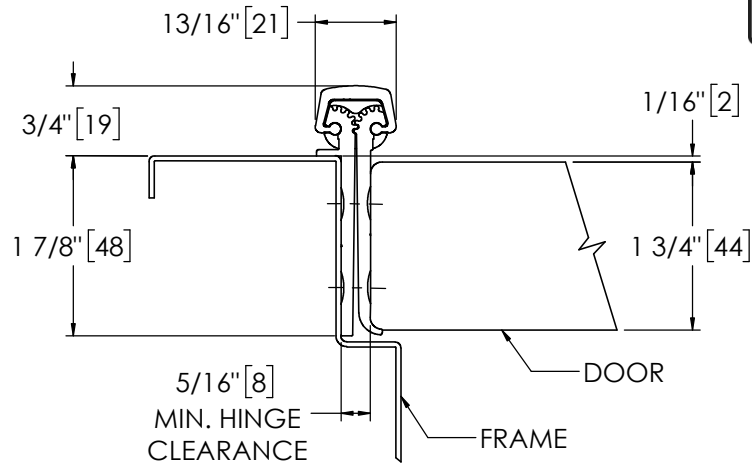

## Pemko 83" X-SERIES FULL MORTISE - 1100 SERIES

The global leader in  
door opening solutions

**\*\* CAUTION \*\***  
Due to Frame  
Installation  
Variations, Pre-drilling  
For Fasteners IS NOT  
Recommended