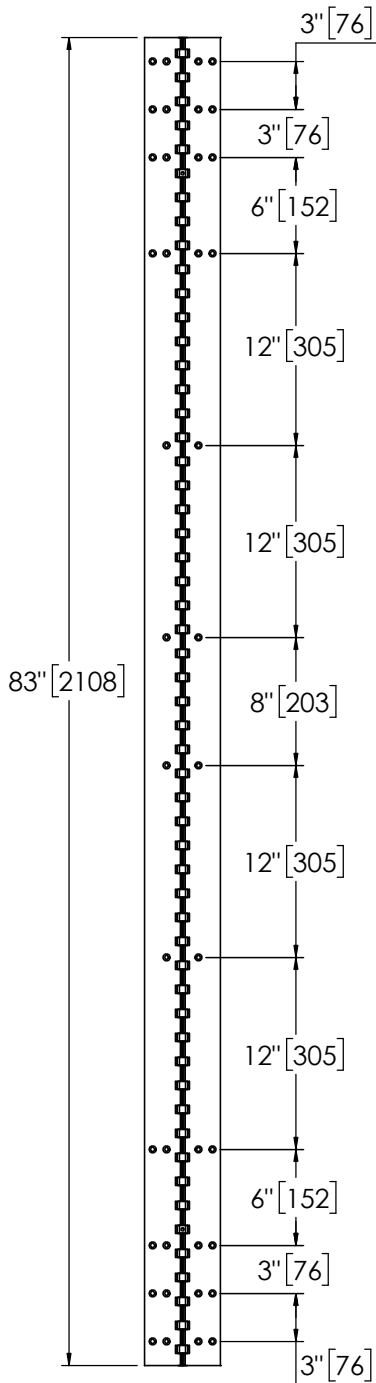

# Architectural Door Accessories

**ASSA ABLOY**

## Pemko 83" X-SERIES FULL MORTISE - 1100 SERIES

The global leader in  
door opening solutions

**\*\* CAUTION \*\***  
Due to Frame  
Installation  
Variations, Pre-drilling  
For Fasteners IS NOT  
Recommended