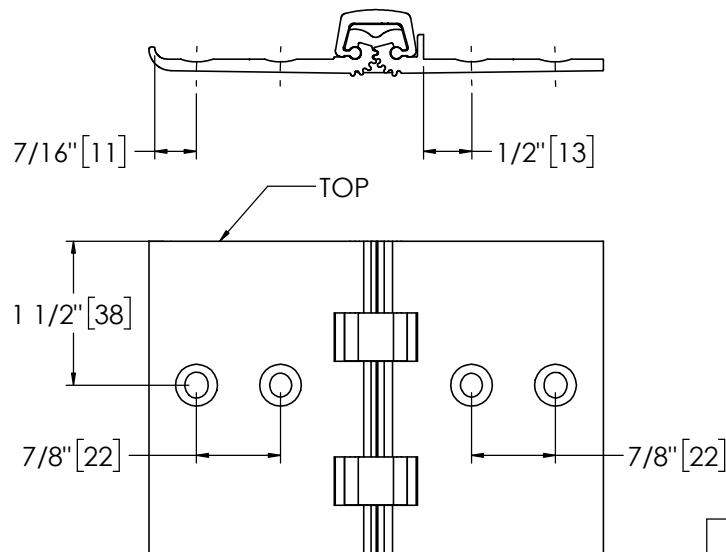

## Pemko 83" X-SERIES FULL MORTISE - 1100 SERIES

The global leader in  
door opening solutions

**\*\* CAUTION \*\***  
Due to Frame  
Installation  
Variations, Pre-drilling  
For Fasteners IS NOT  
Recommended