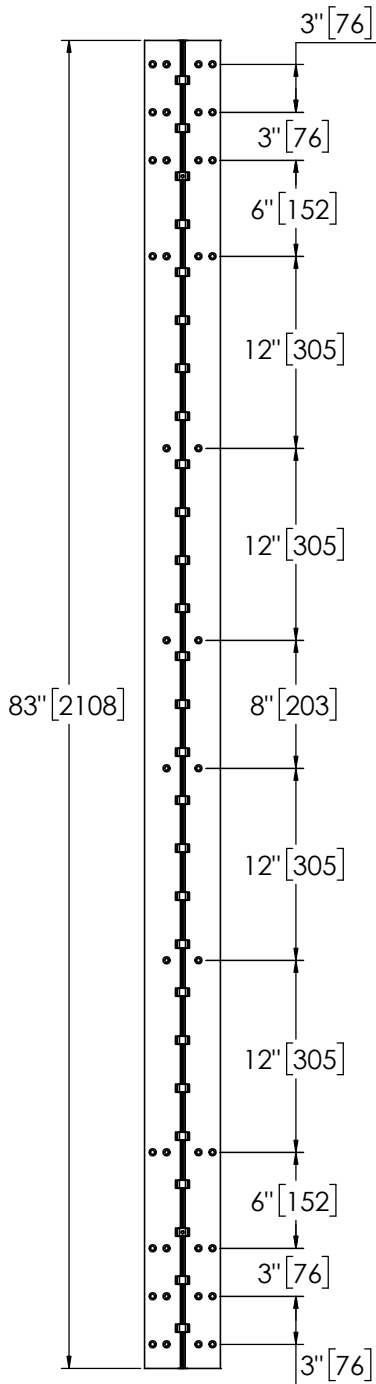

Architectural Door Accessories

ASSA ABLOY

Pemko 83" X-SERIES FULL MORTISE HD

The global leader in
door opening solutions

**** CAUTION ****
Due to Frame
Installation
Variations, Pre-drilling
For Fasteners IS NOT
Recommended