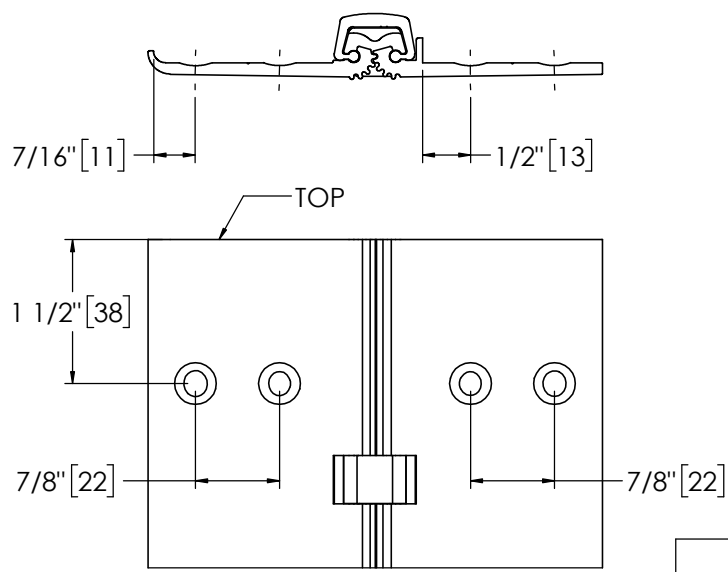

Architectural Door Accessories

ASSA ABLOY

Pemko 83" X-SERIES FULL MORTISE HD

The global leader in
door opening solutions

**** CAUTION ****
Due to Frame
Installation
Variations, Pre-drilling
For Fasteners IS NOT
Recommended