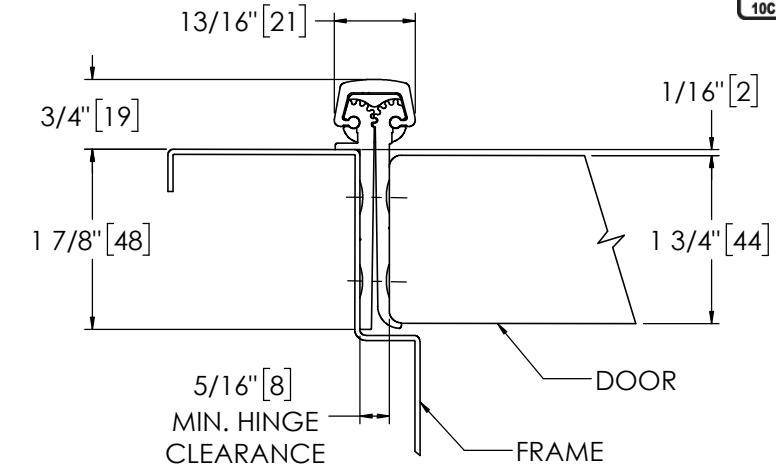

Architectural Door Accessories

ASSA ABLOY

Pemko 83" X-SERIES FULL MORTISE HD

The global leader in
door opening solutions

**** CAUTION ****
Due to Frame
Installation
Variations, Pre-drilling
For Fasteners IS NOT
Recommended