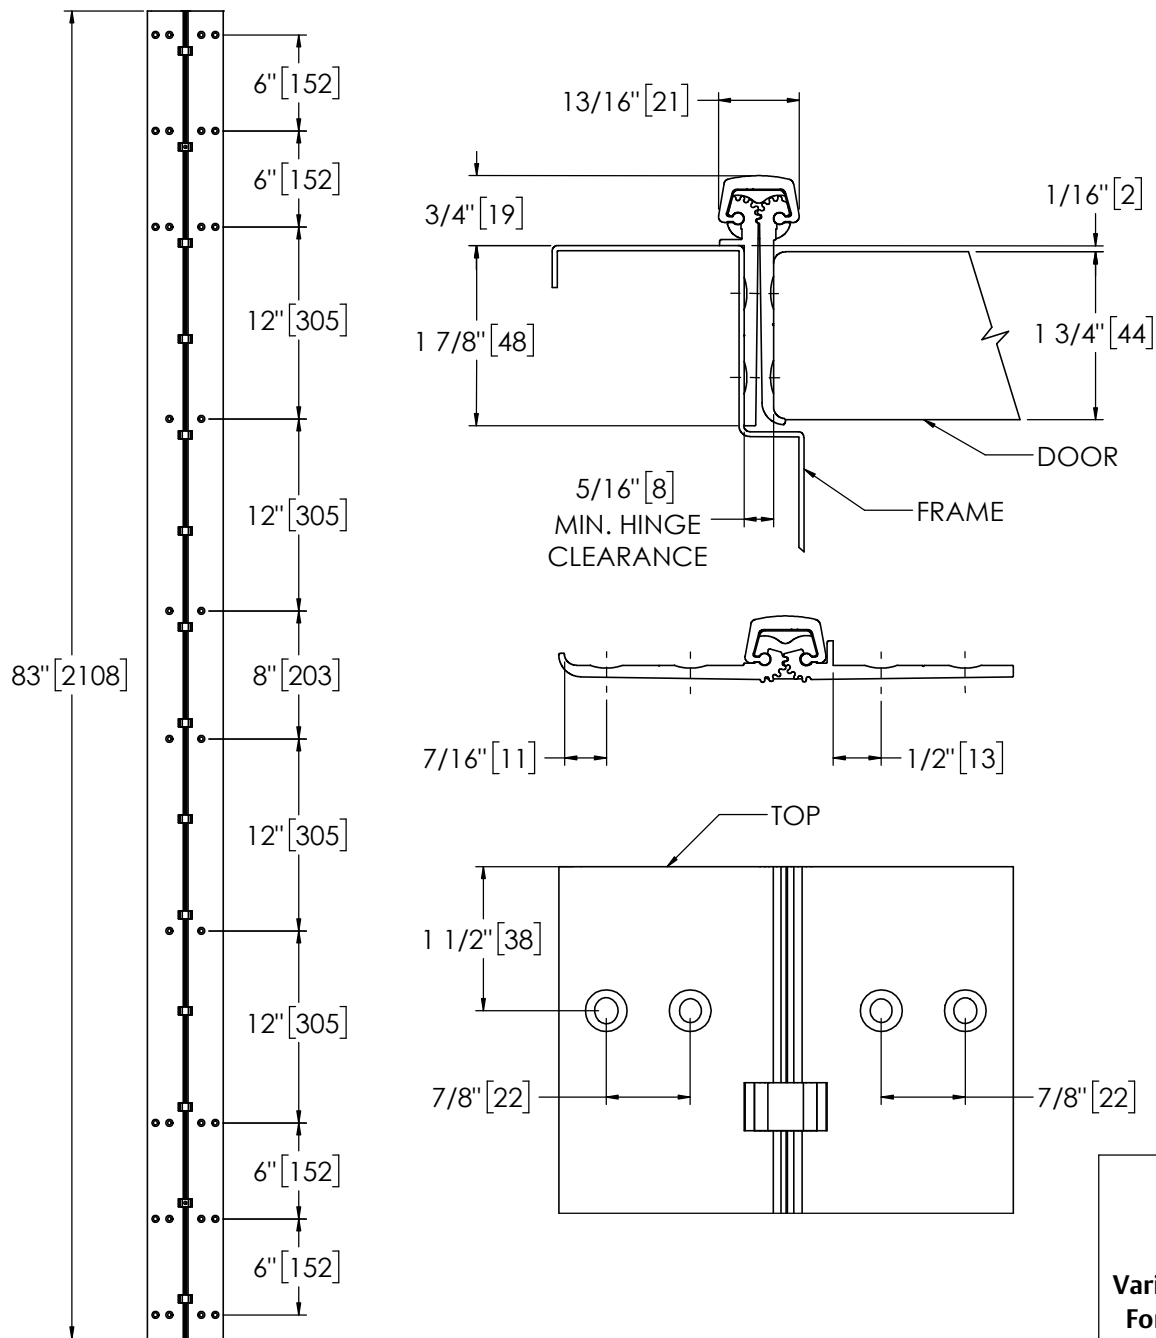

## Pemko 83" X-SERIES FULL MORTISE

The global leader in  
door opening solutions

**\*\* CAUTION \*\***  
Due to Frame  
Installation  
Variations, Pre-drilling  
For Fasteners IS NOT  
Recommended

USA:  
Ventura, CA 93003  
Phone: 800.283.9988