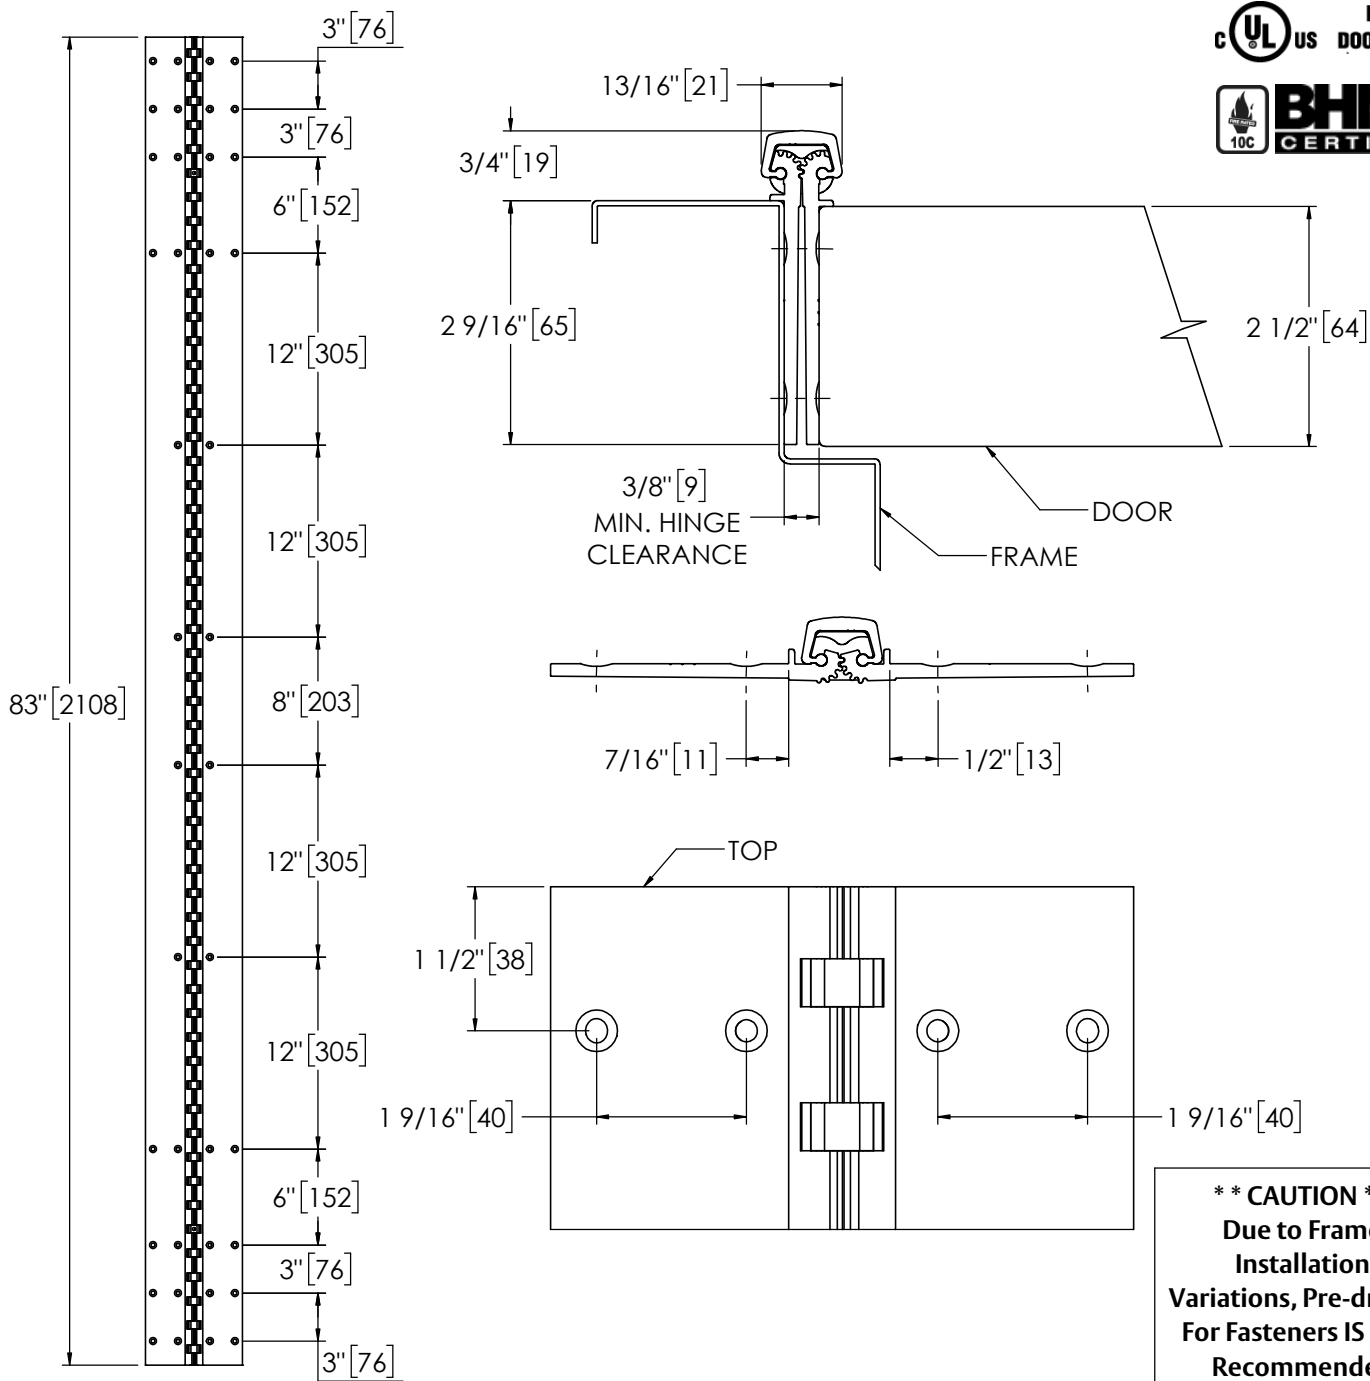

Architectural Door Accessories

ASSA ABLOY

Pemko 83" X-SERIES FULL MORTISE FOR 2-1/2" DOOR - 1100 SERIES

The global leader in
door opening solutions

USA:
Ventura, CA 93003
Phone: 800.283.9988

Memphis, TN 38141
Phone: 800.824.3018