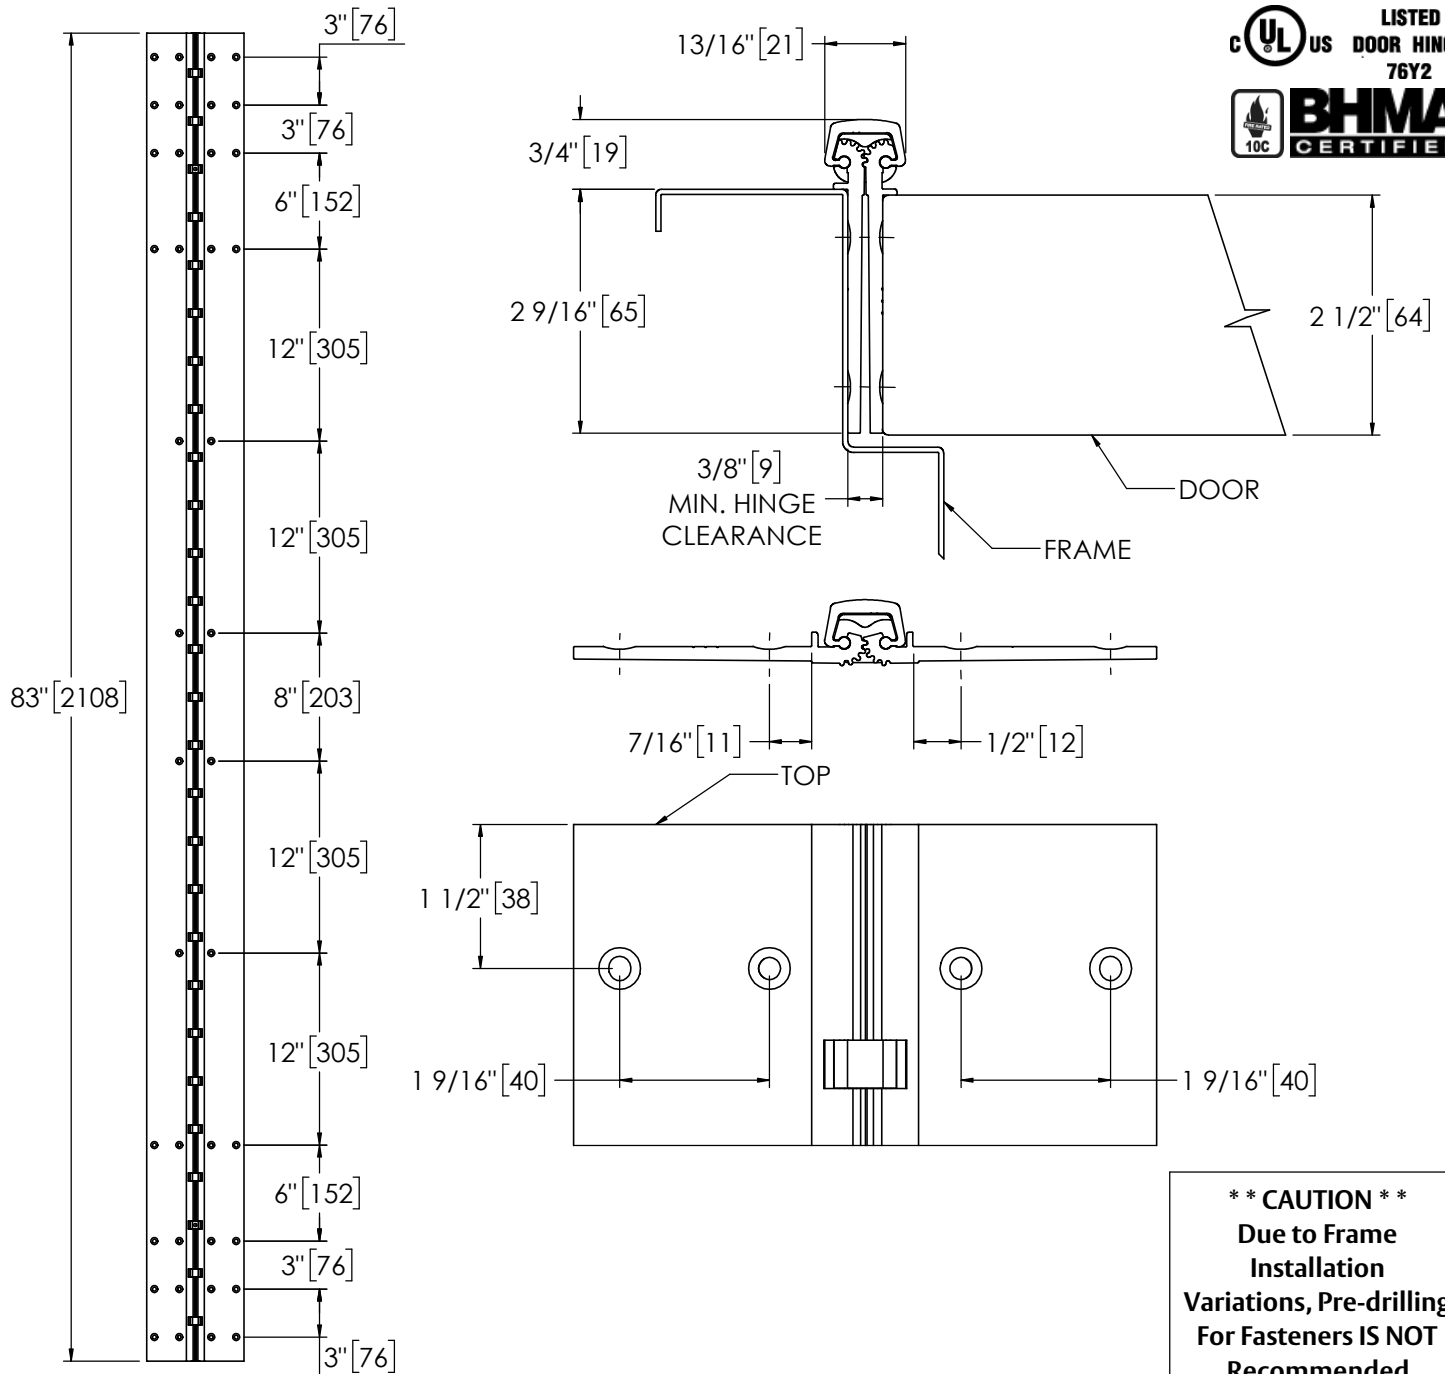

# Architectural Door Accessories

**ASSA ABLOY**

Pemko 83" X-SERIES FULL MORTISE FOR 2-1/2" DOOR HD

The global leader in  
door opening solutions

**\*\* CAUTION \*\***  
Due to Frame  
Installation  
Variations, Pre-drilling  
For Fasteners IS NOT  
Recommended