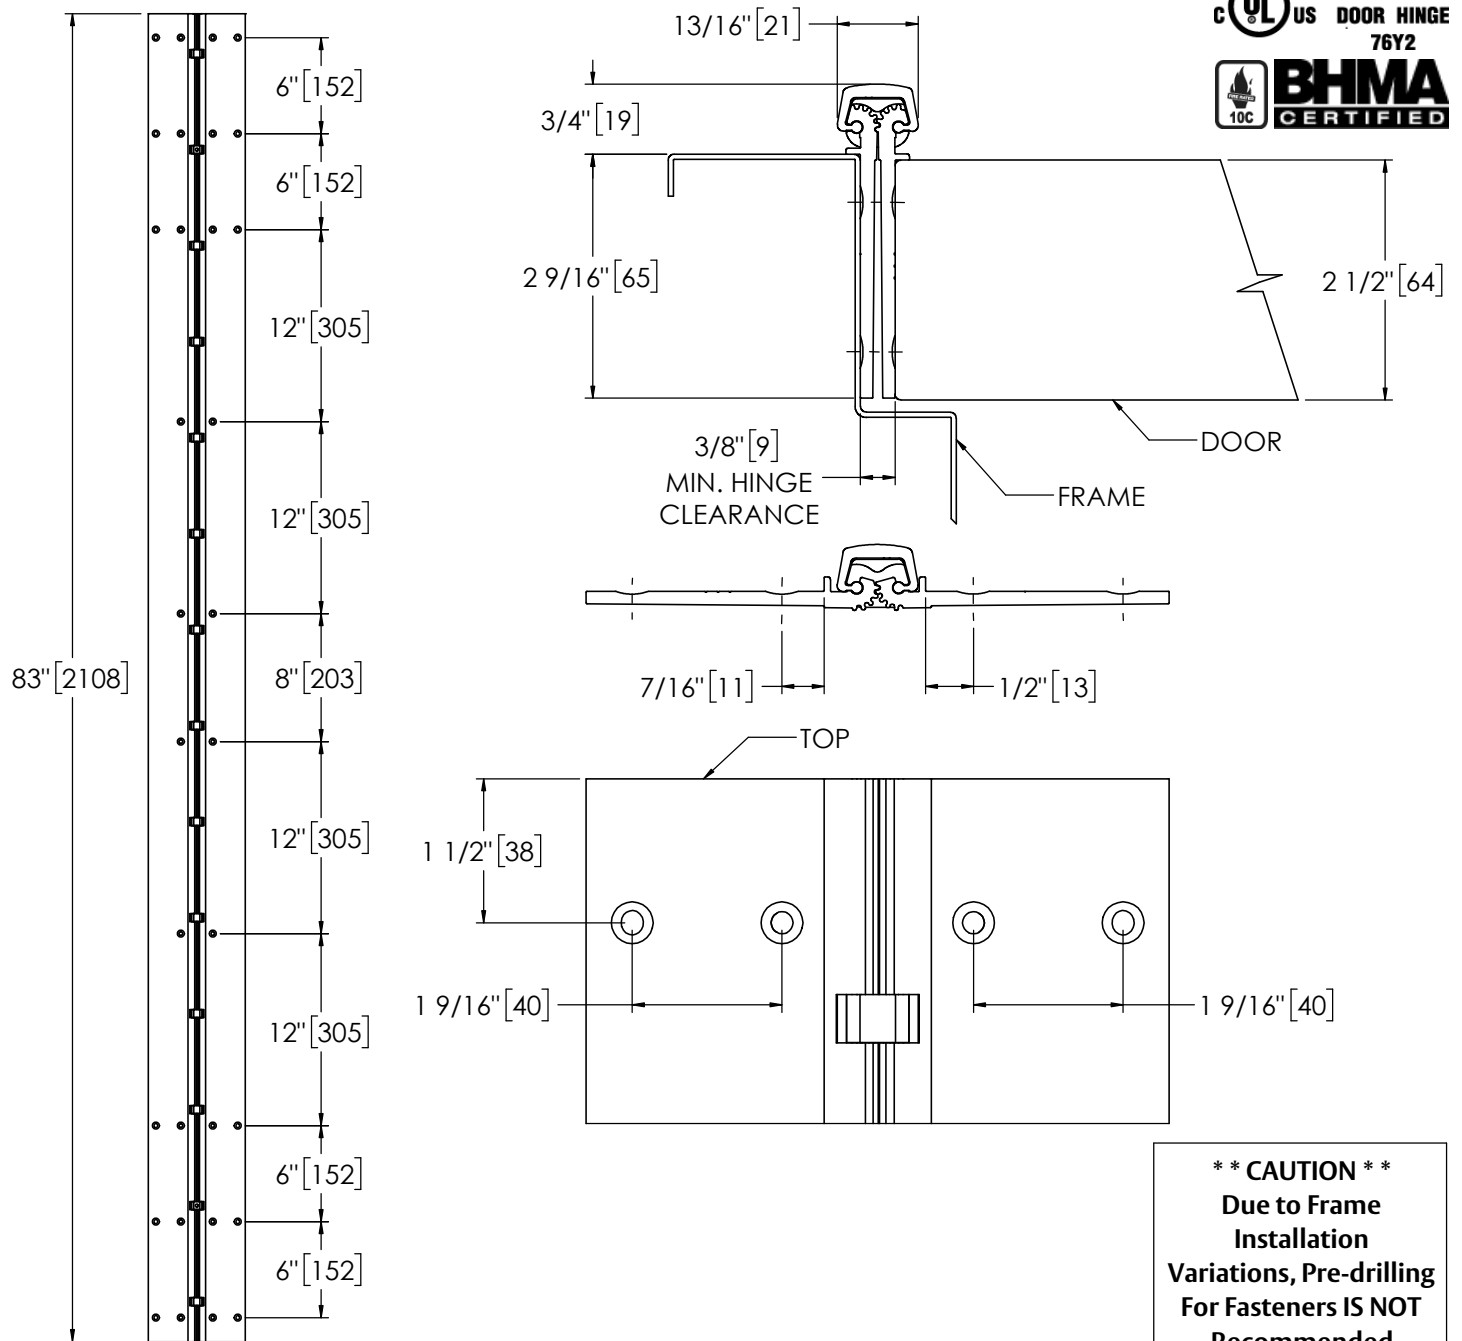

Architectural Door Accessories

ASSA ABLOY

Pemko 83" X-SERIES FULL MORTISE FOR 2-1/2" DOOR

The global leader in
door opening solutions

USA:
Ventura, CA 93003
Phone: 800.283.9988

Memphis, TN 38141
Phone: 800.824.3018