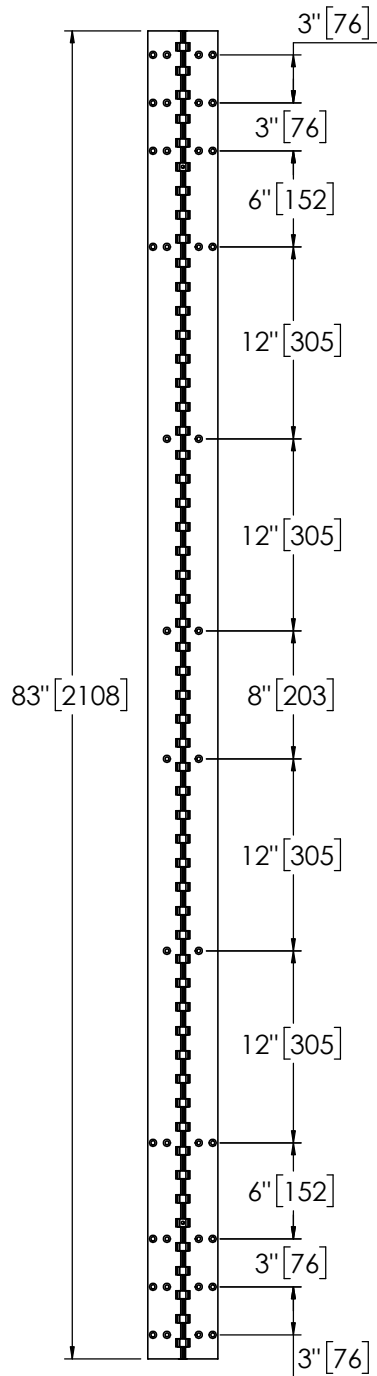

Architectural Door Accessories

ASSA ABLOY

Pemko 83" X-SERIES KAWNEER - 1100 SERIES

The global leader in
door opening solutions

**** CAUTION ****
Due to Frame
Installation
Variations, Pre-drilling
For Fasteners IS NOT
Recommended

USA:
Ventura, CA 93003
Phone: 800.283.9988

Memphis, TN 38141
Phone: 800.824.3018

Canada:
Vancouver, BC V2T6W3
Phone: 877.535.7888

Toronto, ON L4K4T9
Phone: 877.535.7888
T - 649 - XK83-1100
REV 1 - 02/18