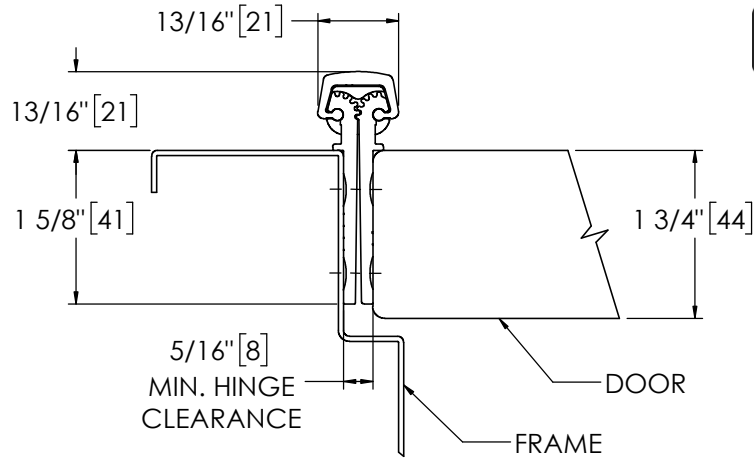

Architectural Door Accessories

ASSA ABLOY

Pemko 83" X-SERIES KAWNEER - 1100 SERIES

The global leader in
door opening solutions

**** CAUTION ****
Due to Frame
Installation
Variations, Pre-drilling
For Fasteners IS NOT
Recommended