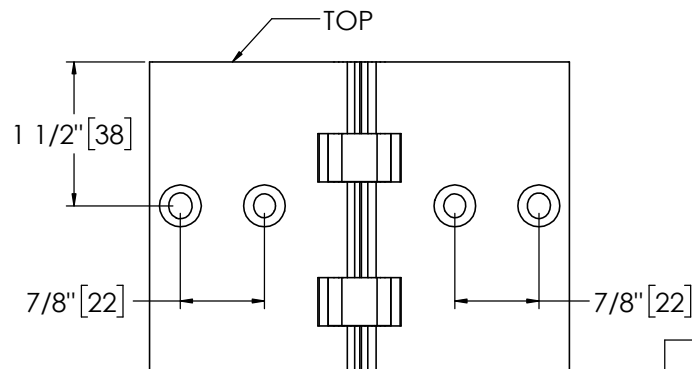

Architectural Door Accessories

ASSA ABLOY

Pemko 83" X-SERIES KAWNEER - 1100 SERIES

The global leader in
door opening solutions

**** CAUTION ****
Due to Frame
Installation
Variations, Pre-drilling
For Fasteners IS NOT
Recommended