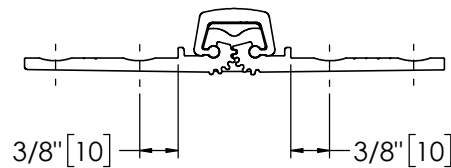

Architectural Door Accessories

ASSA ABLOY

Pemko 83" X-SERIES KAWNEER - 1100 SERIES

The global leader in
door opening solutions

**** CAUTION ****
Due to Frame
Installation
Variations, Pre-drilling
For Fasteners IS NOT
Recommended