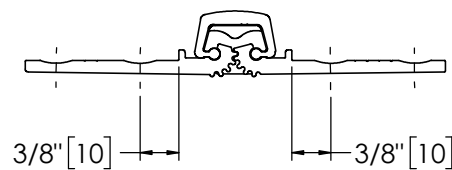

Architectural Door Accessories

ASSA ABLOY

Pemko 83" X-SERIES KAWNEER HD

The global leader in
door opening solutions

**** CAUTION ****
Due to Frame
Installation
Variations, Pre-drilling
For Fasteners IS NOT
Recommended