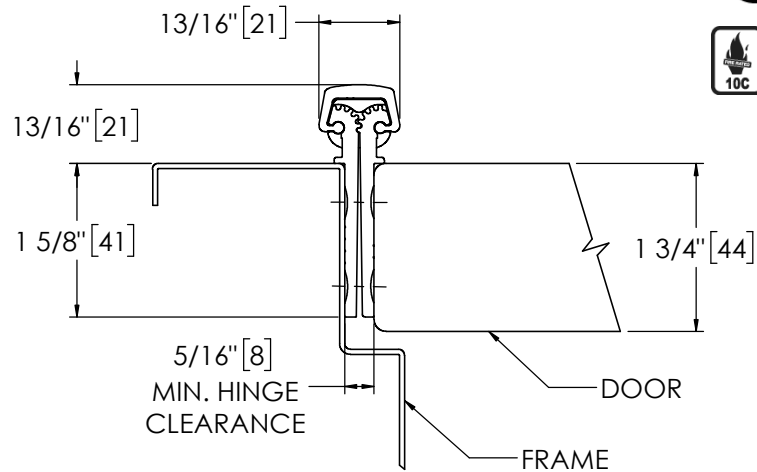

Architectural Door Accessories

ASSA ABLOY

Pemko 83" X-SERIES KAWNEER HD

The global leader in
door opening solutions

**** CAUTION ****
Due to Frame
Installation
Variations, Pre-drilling
For Fasteners IS NOT
Recommended