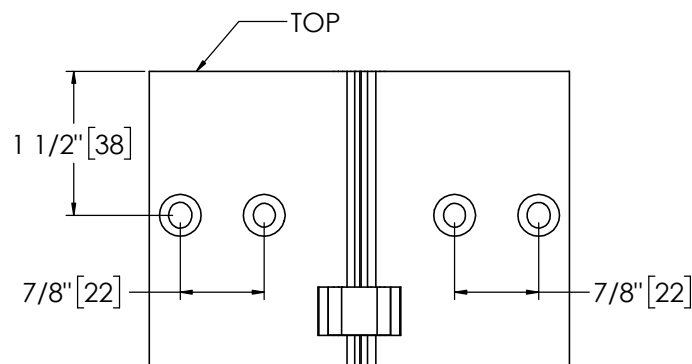

Architectural Door Accessories

ASSA ABLOY

Pemko 83" X-SERIES KAWNEER HD

The global leader in
door opening solutions

**** CAUTION ****
Due to Frame
Installation
Variations, Pre-drilling
For Fasteners IS NOT
Recommended