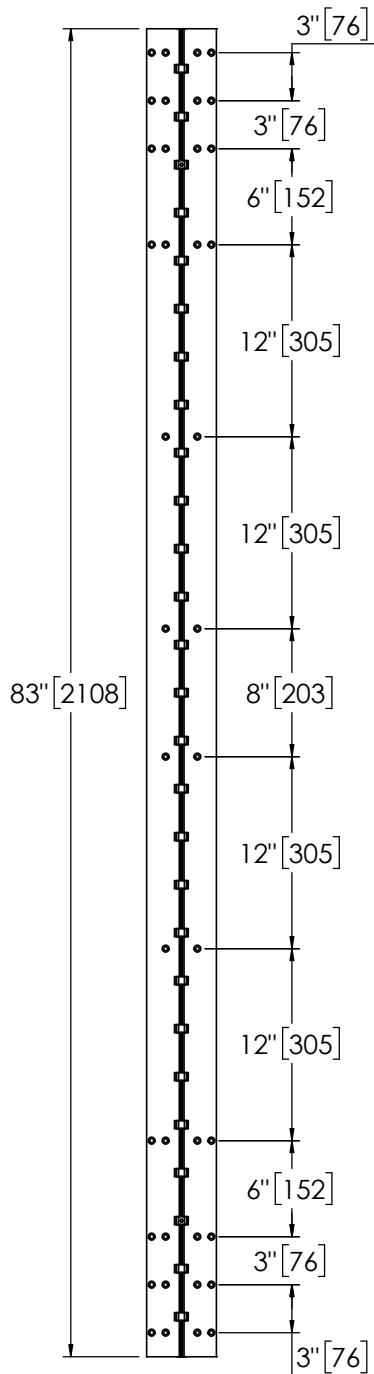

Architectural Door Accessories

ASSA ABLOY

Pemko 83" X-SERIES KAWNEER HD

The global leader in
door opening solutions

**** CAUTION ****
Due to Frame
Installation
Variations, Pre-drilling
For Fasteners IS NOT
Recommended