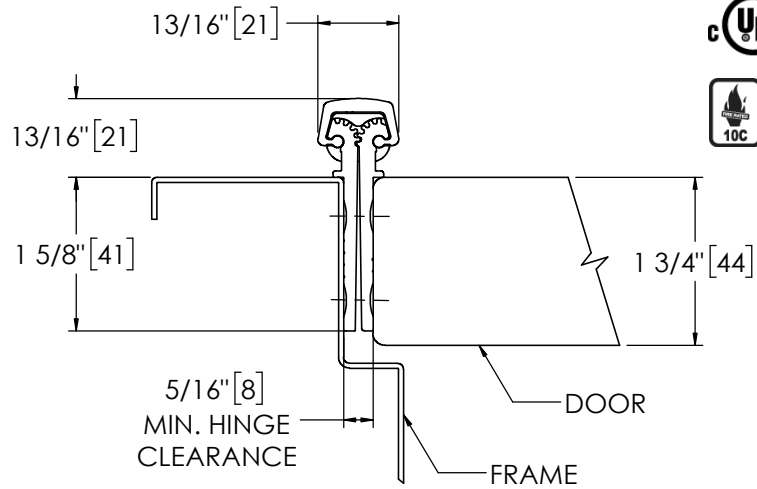

## Pemko 83" X-SERIES KAWNEER

The global leader in  
door opening solutions

**\*\* CAUTION \*\***  
Due to Frame  
Installation  
Variations, Pre-drilling  
For Fasteners IS NOT  
Recommended

USA:  
Ventura, CA 93003  
Phone: 800.283.9988