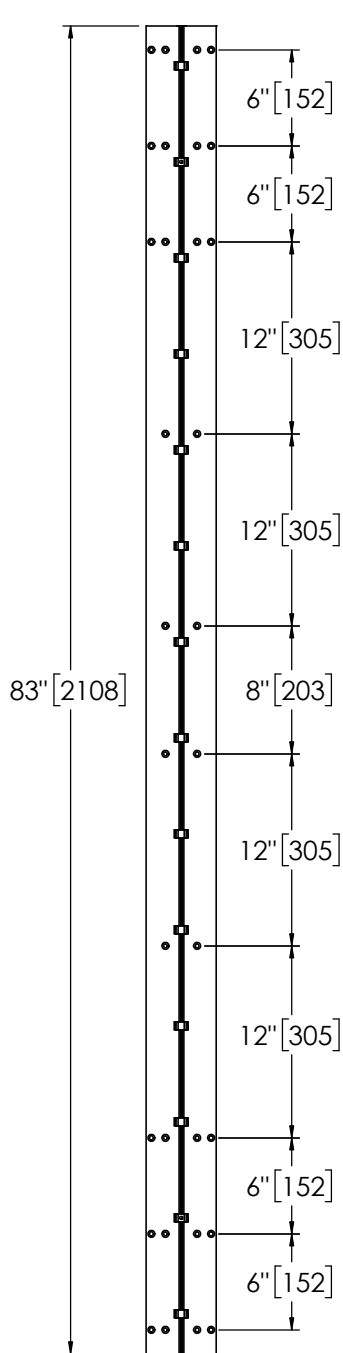

## Pemko 83" X-SERIES KAWNEER

The global leader in  
door opening solutions

**\*\* CAUTION \*\***  
Due to Frame  
Installation  
Variations, Pre-drilling  
For Fasteners IS NOT  
Recommended

USA:  
Ventura, CA 93003  
Phone: 800.283.9988