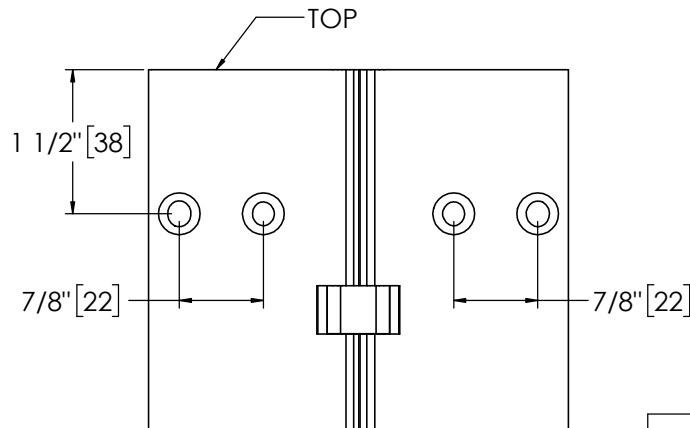

## Pemko 83" X-SERIES KAWNEER

The global leader in  
door opening solutions

**\*\* CAUTION \*\***  
Due to Frame  
Installation  
Variations, Pre-drilling  
For Fasteners IS NOT  
Recommended

USA:  
Ventura, CA 93003  
Phone: 800.283.9988