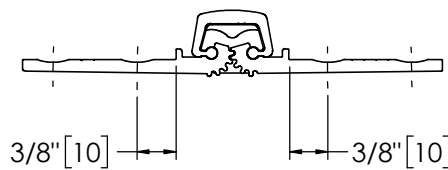

## Pemko 83" X-SERIES KAWNEER

The global leader in  
door opening solutions

**\*\* CAUTION \*\***  
Due to Frame  
Installation  
Variations, Pre-drilling  
For Fasteners IS NOT  
Recommended

USA:  
Ventura, CA 93003  
Phone: 800.283.9988