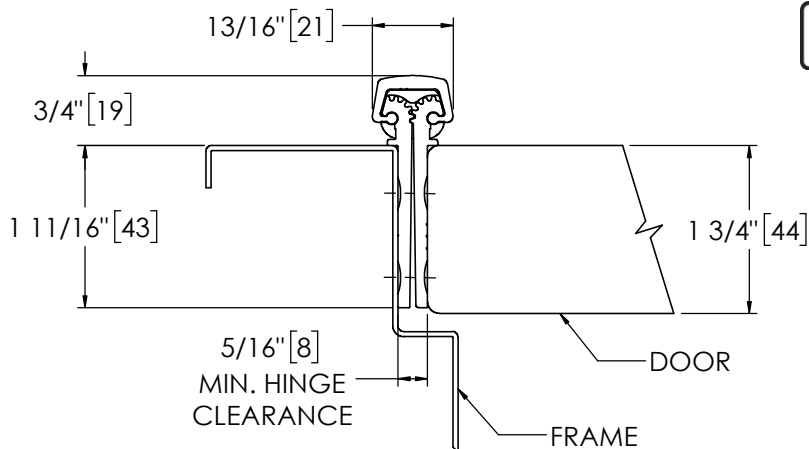

## Pemko 83" X-SERIES SHORT LEAF FLUSH - 1100 SERIES

The global leader in  
door opening solutions

**\*\* CAUTION \*\***  
Due to Frame  
Installation  
Variations, Pre-drilling  
For Fasteners IS NOT  
Recommended