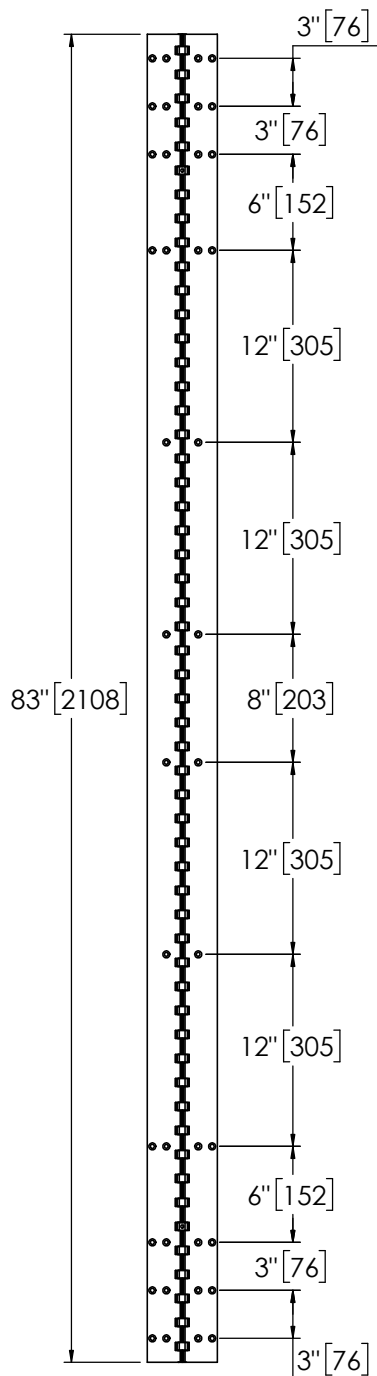

# Architectural Door Accessories

**ASSA ABLOY**

## Pemko 83" X-SERIES SHORT LEAF FLUSH - 1100 SERIES

The global leader in  
door opening solutions

**\*\* CAUTION \*\***  
Due to Frame  
Installation  
Variations, Pre-drilling  
For Fasteners IS NOT  
Recommended

USA:  
Ventura, CA 93003  
Phone: 800.283.9988

Memphis, TN 38141  
Phone: 800.824.3018

Canada:  
Vancouver, BC V2T6W3  
Phone: 877.535.7888

Toronto, ON L4K4T9  
Phone: 877.535.7888  
T - 601 - XF83-1100  
REV 1 - 02/18