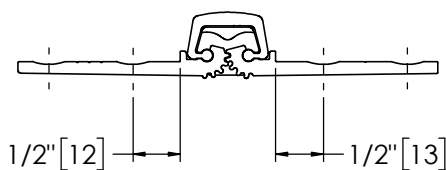

## Pemko 83" X-SERIES SHORT LEAF FLUSH - 1100 SERIES

The global leader in  
door opening solutions

**\*\* CAUTION \*\***  
Due to Frame  
Installation  
Variations, Pre-drilling  
For Fasteners IS NOT  
Recommended