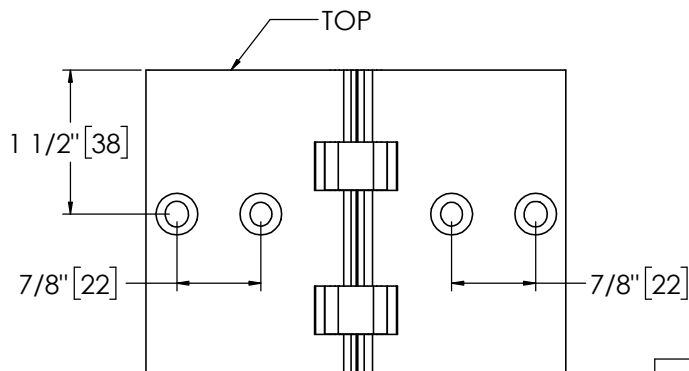

## Pemko 83" X-SERIES SHORT LEAF FLUSH - 1100 SERIES

The global leader in  
door opening solutions

**\*\* CAUTION \*\***  
Due to Frame  
Installation  
Variations, Pre-drilling  
For Fasteners IS NOT  
Recommended