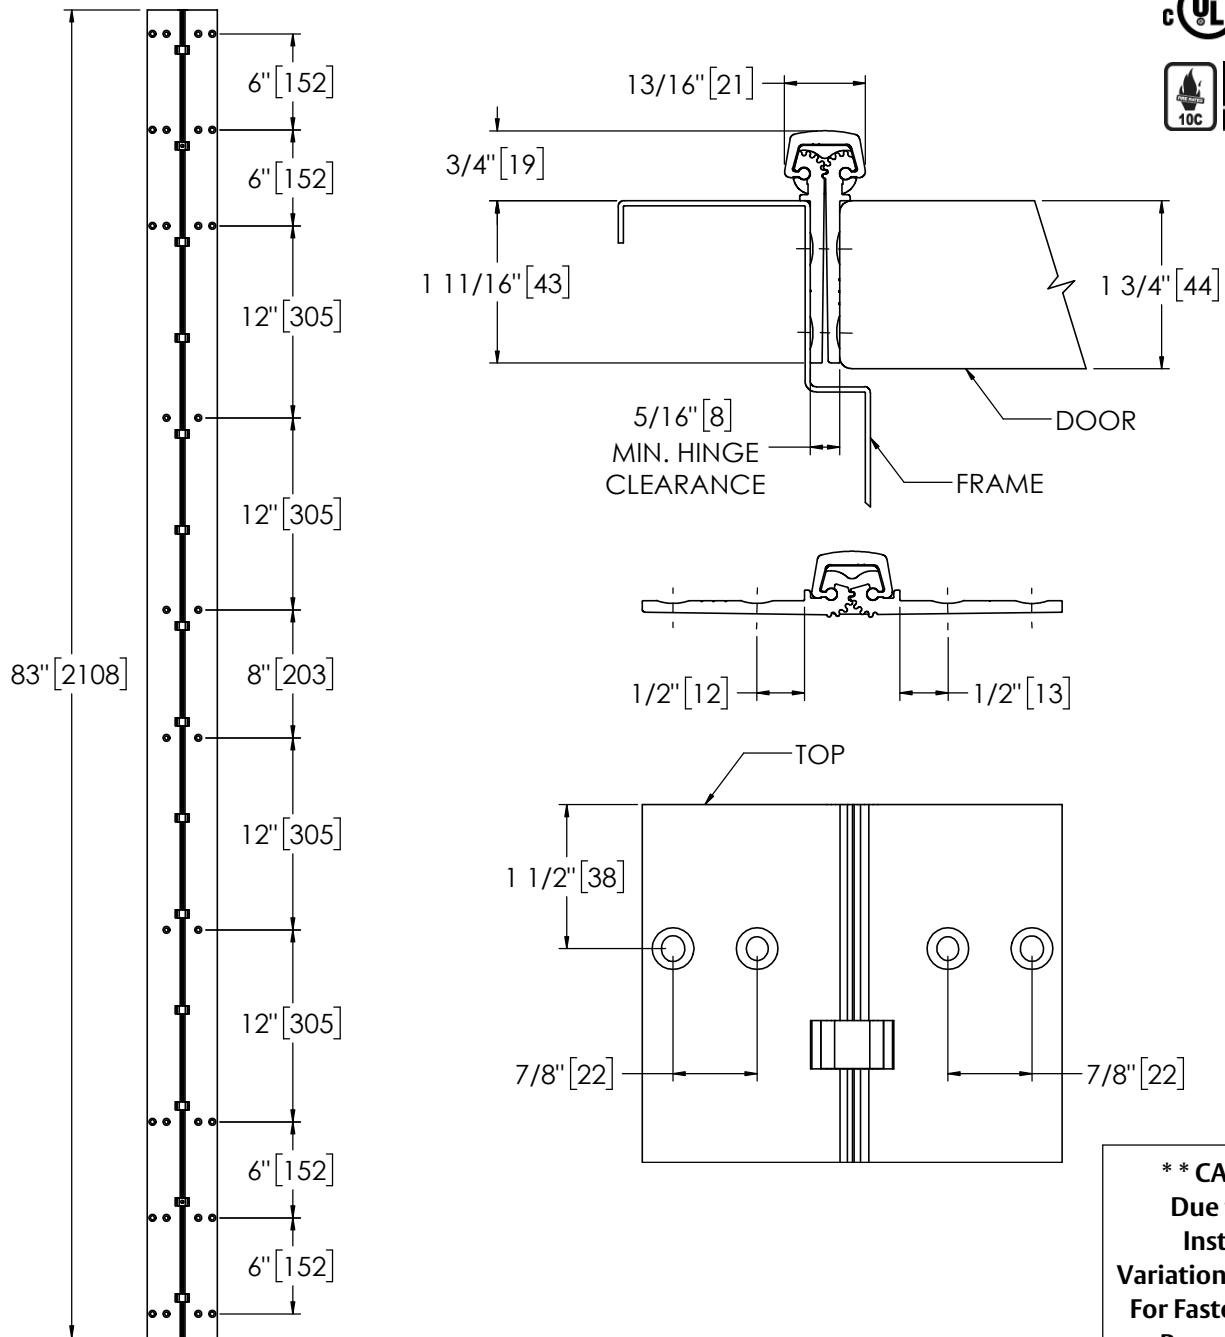

Architectural Door Accessories

ASSA ABLOY

Pemko 83" X-SERIES SHORT LEAF FLUSH

The global leader in
door opening solutions

**** CAUTION ****
Due to Frame
Installation
Variations, Pre-drilling
For Fasteners IS NOT
Recommended