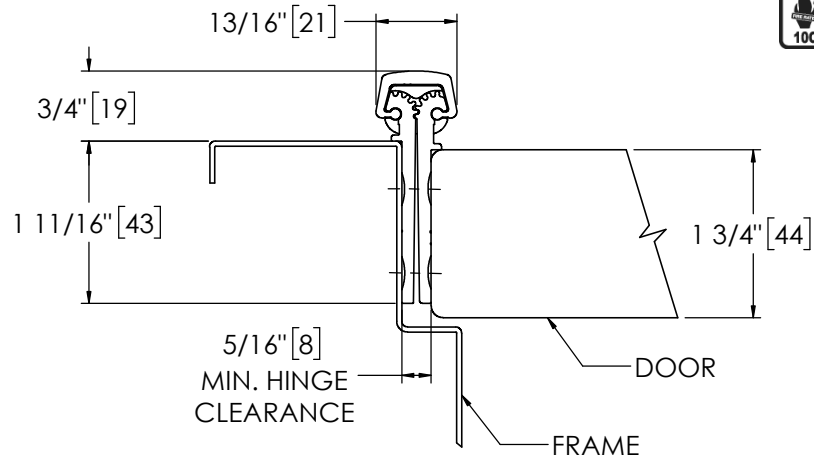

Architectural Door Accessories

ASSA ABLOY

Pemko 83" X-SERIES SHORT LEAF INSET HD

The global leader in
door opening solutions

**** CAUTION ****
Due to Frame
Installation
Variations, Pre-drilling
For Fasteners IS NOT
Recommended