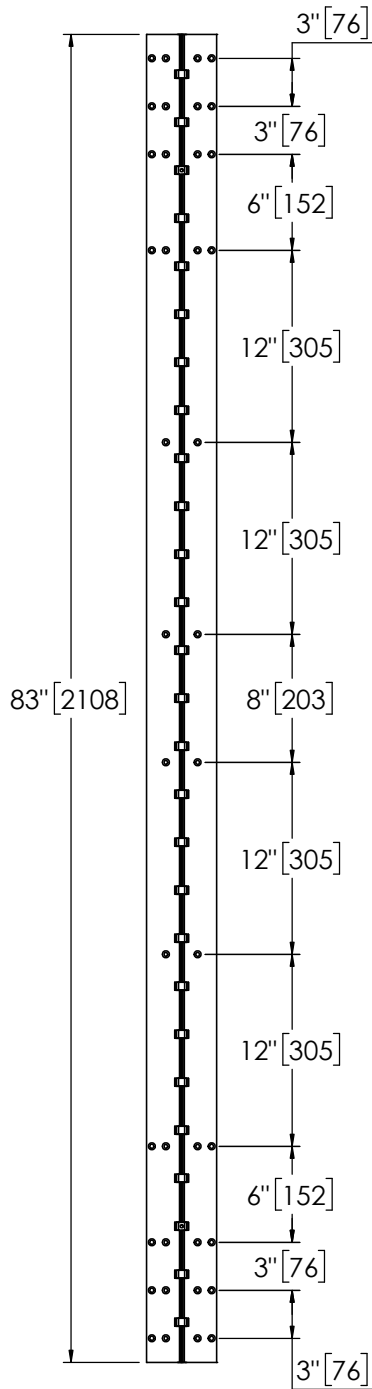

Architectural Door Accessories

ASSA ABLOY

Pemko 83" X-SERIES SHORT LEAF INSET HD

The global leader in
door opening solutions

**** CAUTION ****
Due to Frame
Installation
Variations, Pre-drilling
For Fasteners IS NOT
Recommended

USA:
Ventura, CA 93003
Phone: 800.283.9988

Memphis, TN 38141
Phone: 800.824.3018

Canada:
Vancouver, BC V2T6W3
Phone: 877.535.7888

Toronto, ON L4K4T9
Phone: 877.535.7888
T - 629 - X183HD
REV 1 - 02/18