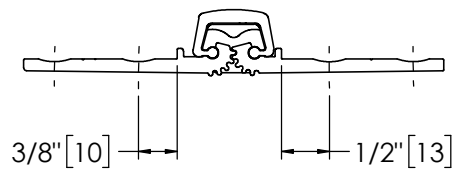

Architectural Door Accessories

ASSA ABLOY

Pemko 83" X-SERIES SHORT LEAF INSET HD

The global leader in
door opening solutions

**** CAUTION ****
Due to Frame
Installation
Variations, Pre-drilling
For Fasteners IS NOT
Recommended