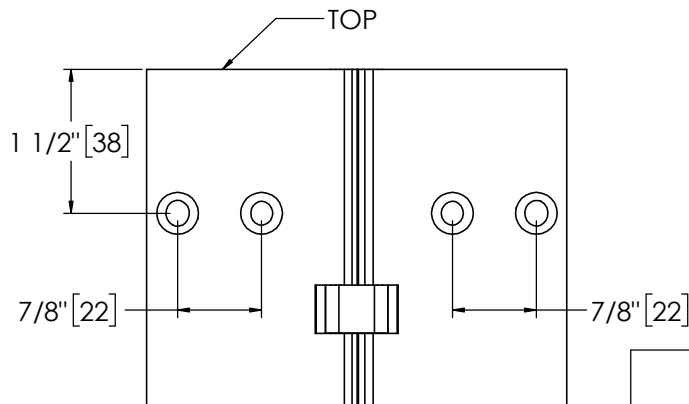

Architectural Door Accessories

ASSA ABLOY

Pemko 83" X-SERIES SHORT LEAF INSET HD

The global leader in
door opening solutions

**** CAUTION ****
Due to Frame
Installation
Variations, Pre-drilling
For Fasteners IS NOT
Recommended