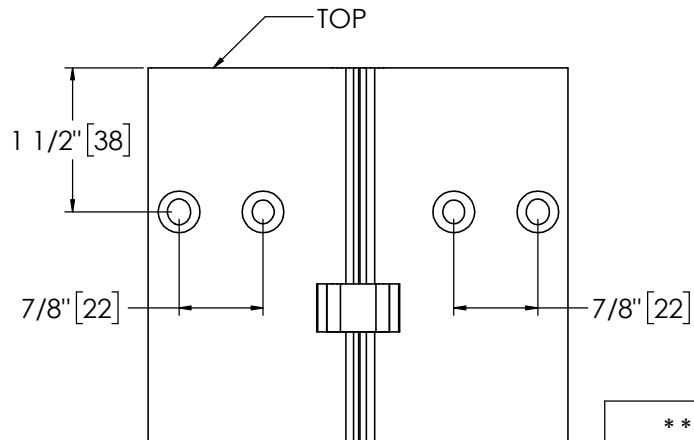

Architectural Door Accessories

ASSA ABLOY

Pemko 83" X-SERIES SHORT LEAF INSET

The global leader in
door opening solutions

**** CAUTION ****
Due to Frame
Installation
Variations, Pre-drilling
For Fasteners IS NOT
Recommended