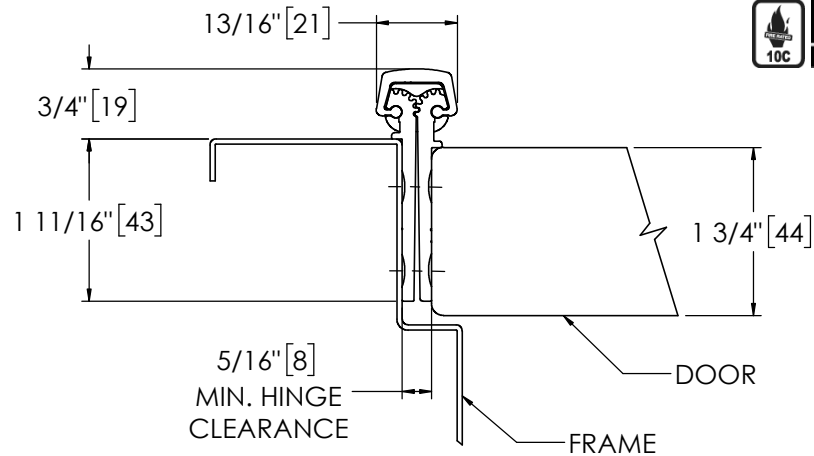

Architectural Door Accessories

ASSA ABLOY

Pemko 83" X-SERIES SHORT LEAF INSET

The global leader in
door opening solutions

**** CAUTION ****
Due to Frame
Installation
Variations, Pre-drilling
For Fasteners IS NOT
Recommended