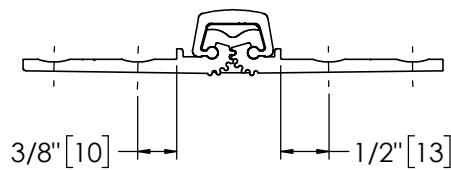

Architectural Door Accessories

ASSA ABLOY

Pemko 83" X-SERIES SHORT LEAF INSET

The global leader in
door opening solutions

**** CAUTION ****
Due to Frame
Installation
Variations, Pre-drilling
For Fasteners IS NOT
Recommended