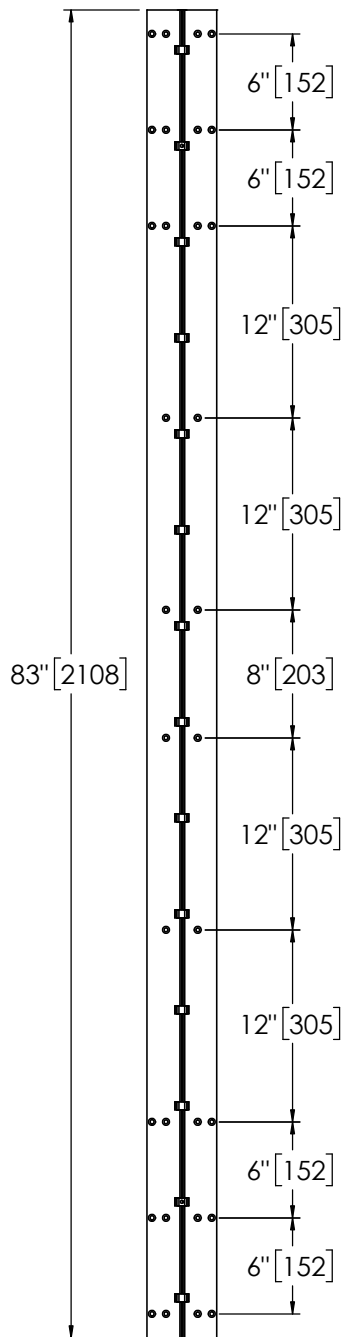

Architectural Door Accessories

ASSA ABLOY

Pemko 83" X-SERIES SHORT LEAF INSET

The global leader in
door opening solutions

**** CAUTION ****
Due to Frame
Installation
Variations, Pre-drilling
For Fasteners IS NOT
Recommended

USA:
Ventura, CA 93003
Phone: 800.283.9988

Memphis, TN 38141
Phone: 800.824.3018

Canada:
Vancouver, BC V2T6W3
Phone: 877.535.7888

Toronto, ON L4K4T9
Phone: 877.535.7888
T - 633 - X183
REV 1 - 02/18