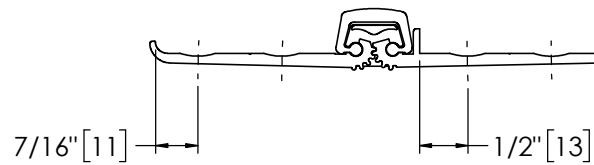

Architectural Door Accessories

ASSA ABLOY

Pemko 85" FULL MORTISE HD

The global leader in
door opening solutions

**** CAUTION ****
Due to Frame
Installation
Variations, Pre-drilling
For Fasteners IS NOT
Recommended