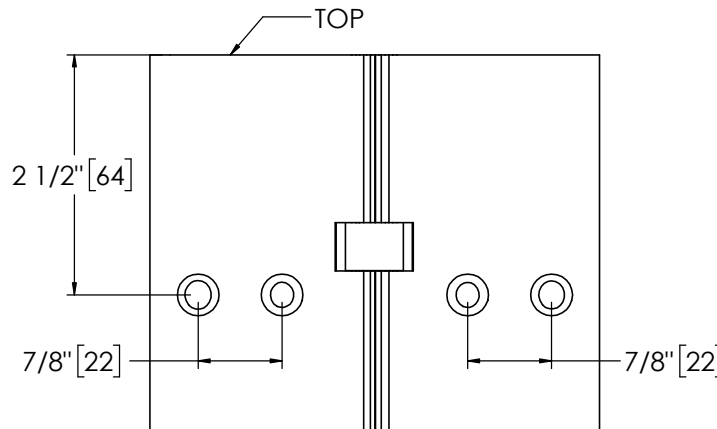

Architectural Door Accessories

ASSA ABLOY

Pemko 85" FULL MORTISE HD

The global leader in
door opening solutions

**** CAUTION ****
Due to Frame
Installation
Variations, Pre-drilling
For Fasteners IS NOT
Recommended