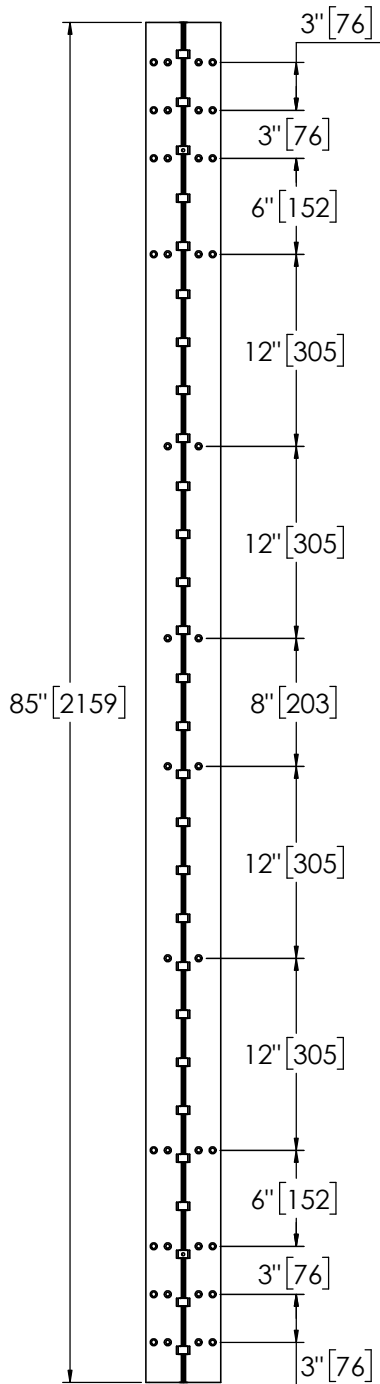

Architectural Door Accessories

ASSA ABLOY

Pemko 85" FULL MORTISE HD

The global leader in
door opening solutions

**** CAUTION ****
Due to Frame
Installation
Variations, Pre-drilling
For Fasteners IS NOT
Recommended

USA:
Ventura, CA 93003
Phone: 800.283.9988

Memphis, TN 38141
Phone: 800.824.3018

Canada:
Vancouver, BC V2T6W3
Phone: 877.535.7888

Toronto, ON L4K4T9
Phone: 877.535.7888
T - 014 - FM85HD
REV 1 - 02/18