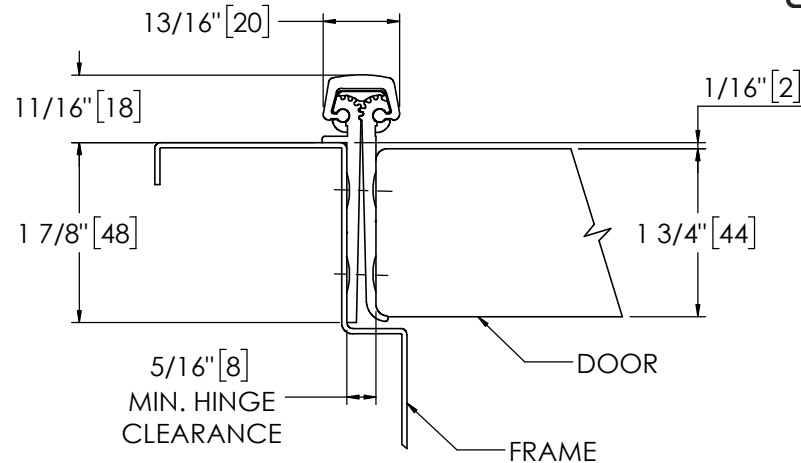

Architectural Door Accessories

ASSA ABLOY

Pemko 85" FULL MORTISE HD

The global leader in
door opening solutions

**** CAUTION ****
Due to Frame
Installation
Variations, Pre-drilling
For Fasteners IS NOT
Recommended