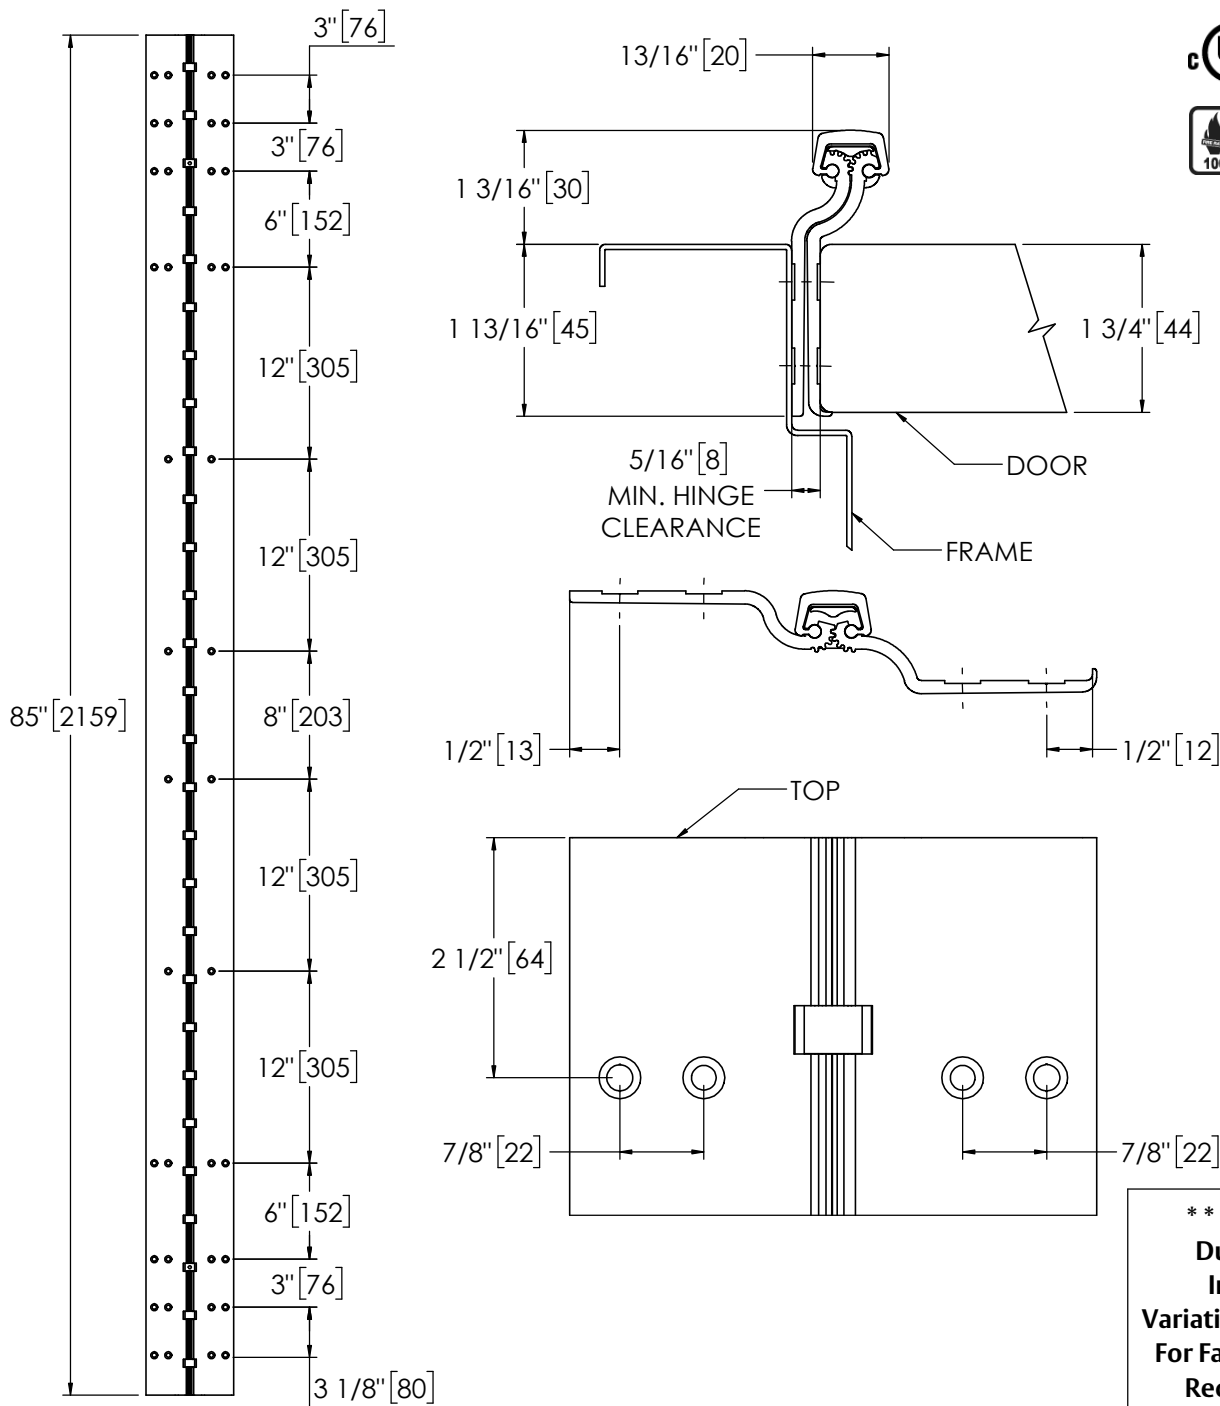

Architectural Door Accessories

ASSA ABLOY

Pemko 85" FULL MORTISE RAISED GEAR HD

The global leader in
door opening solutions

**** CAUTION ****
Due to Frame
Installation
Variations, Pre-drilling
For Fasteners IS NOT
Recommended