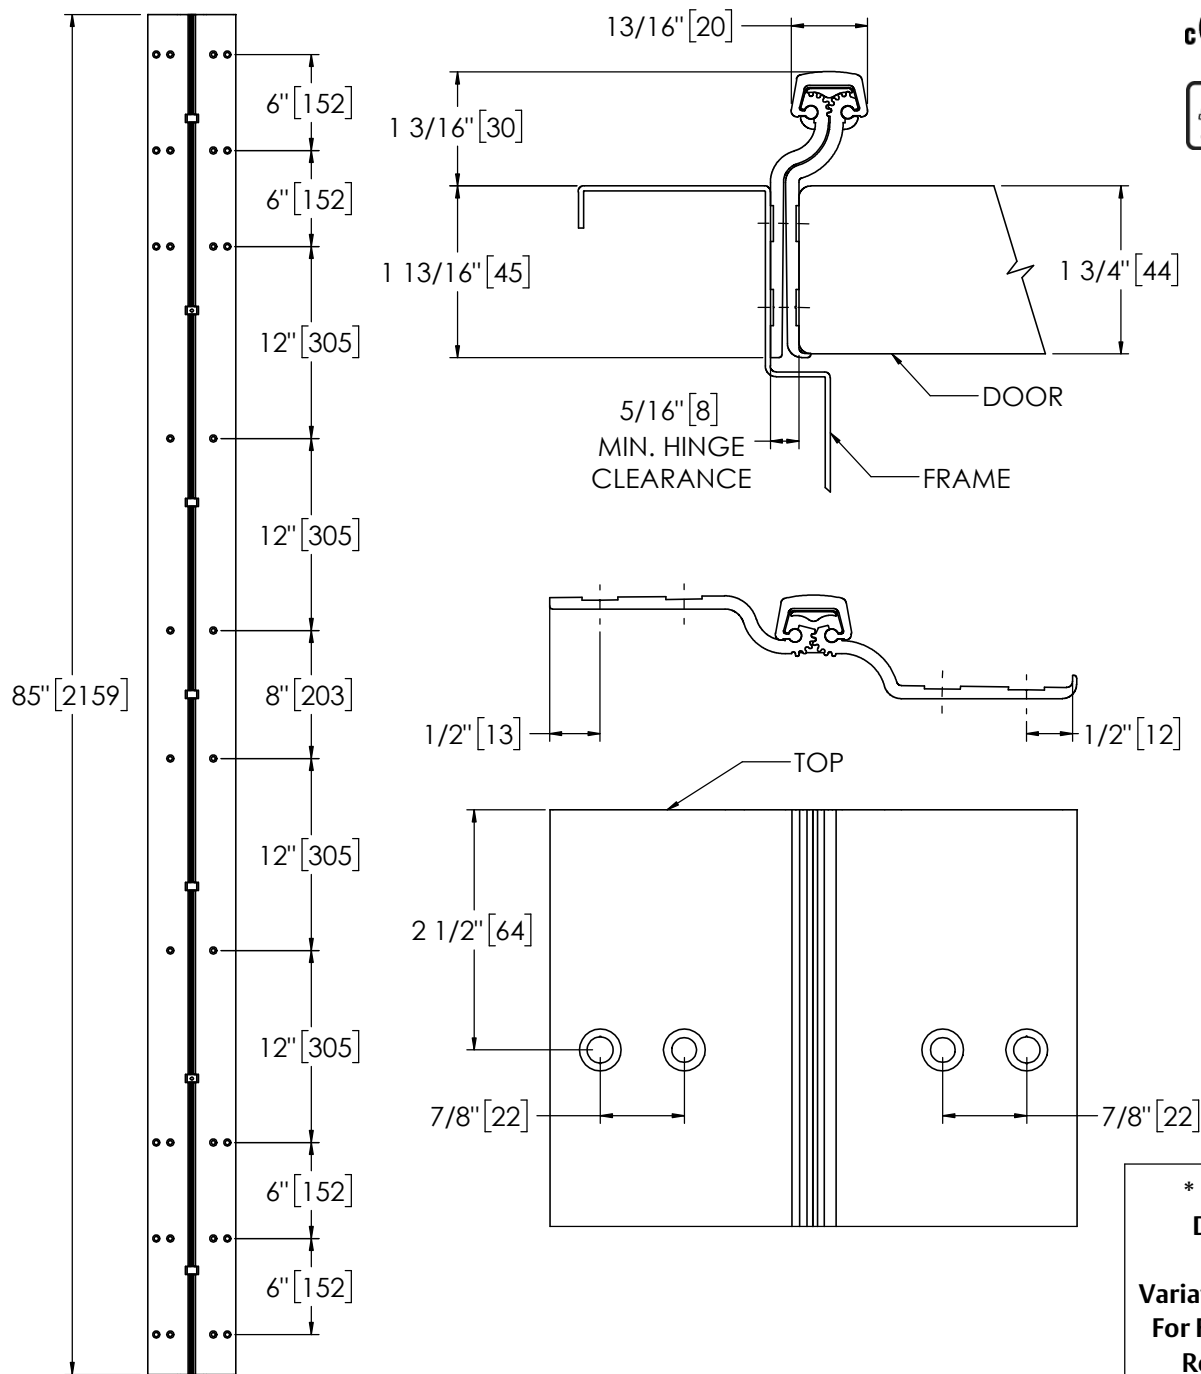

Architectural Door Accessories

ASSA ABLOY

Pemko 85" FULL MORTISE RAISED GEAR RESIDENTIAL

The global leader in
door opening solutions

**** CAUTION ****
Due to Frame
Installation
Variations, Pre-drilling
For Fasteners IS NOT
Recommended