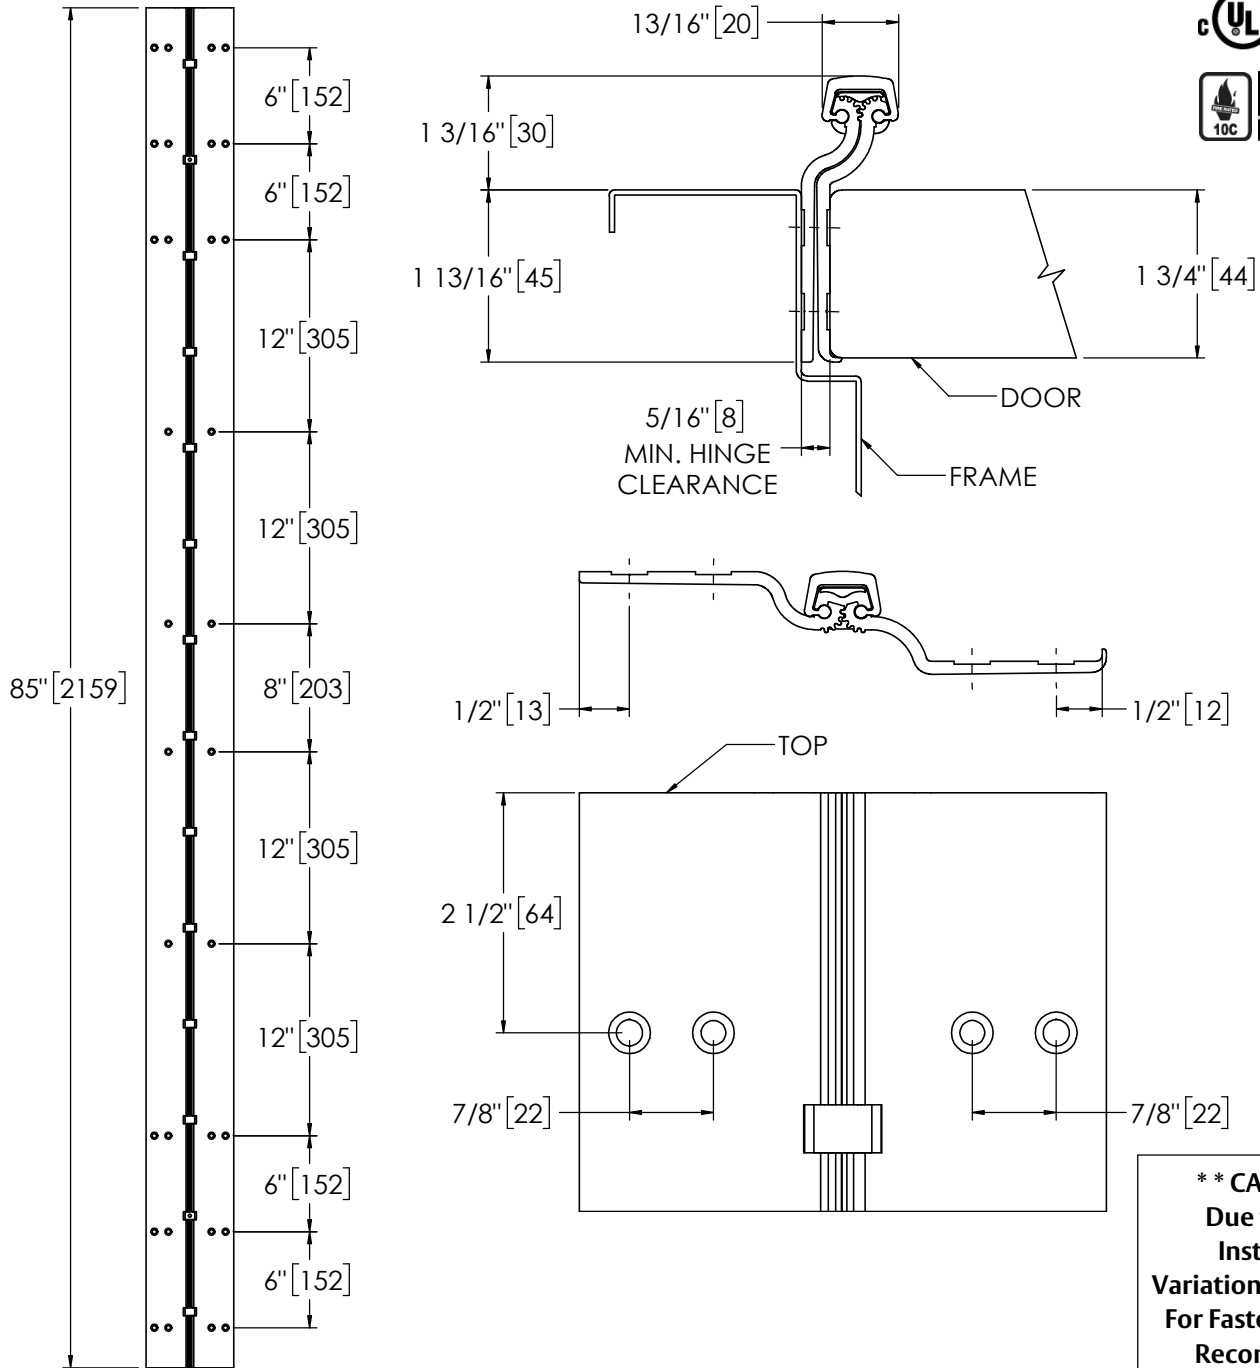

## Pemko 85" FULL MORTISE RAISED GEAR

The global leader in  
door opening solutions

**\*\* CAUTION \*\***  
Due to Frame  
Installation  
Variations, Pre-drilling  
For Fasteners IS NOT  
Recommended

USA:  
Ventura, CA 93003  
Phone: 800.283.9988