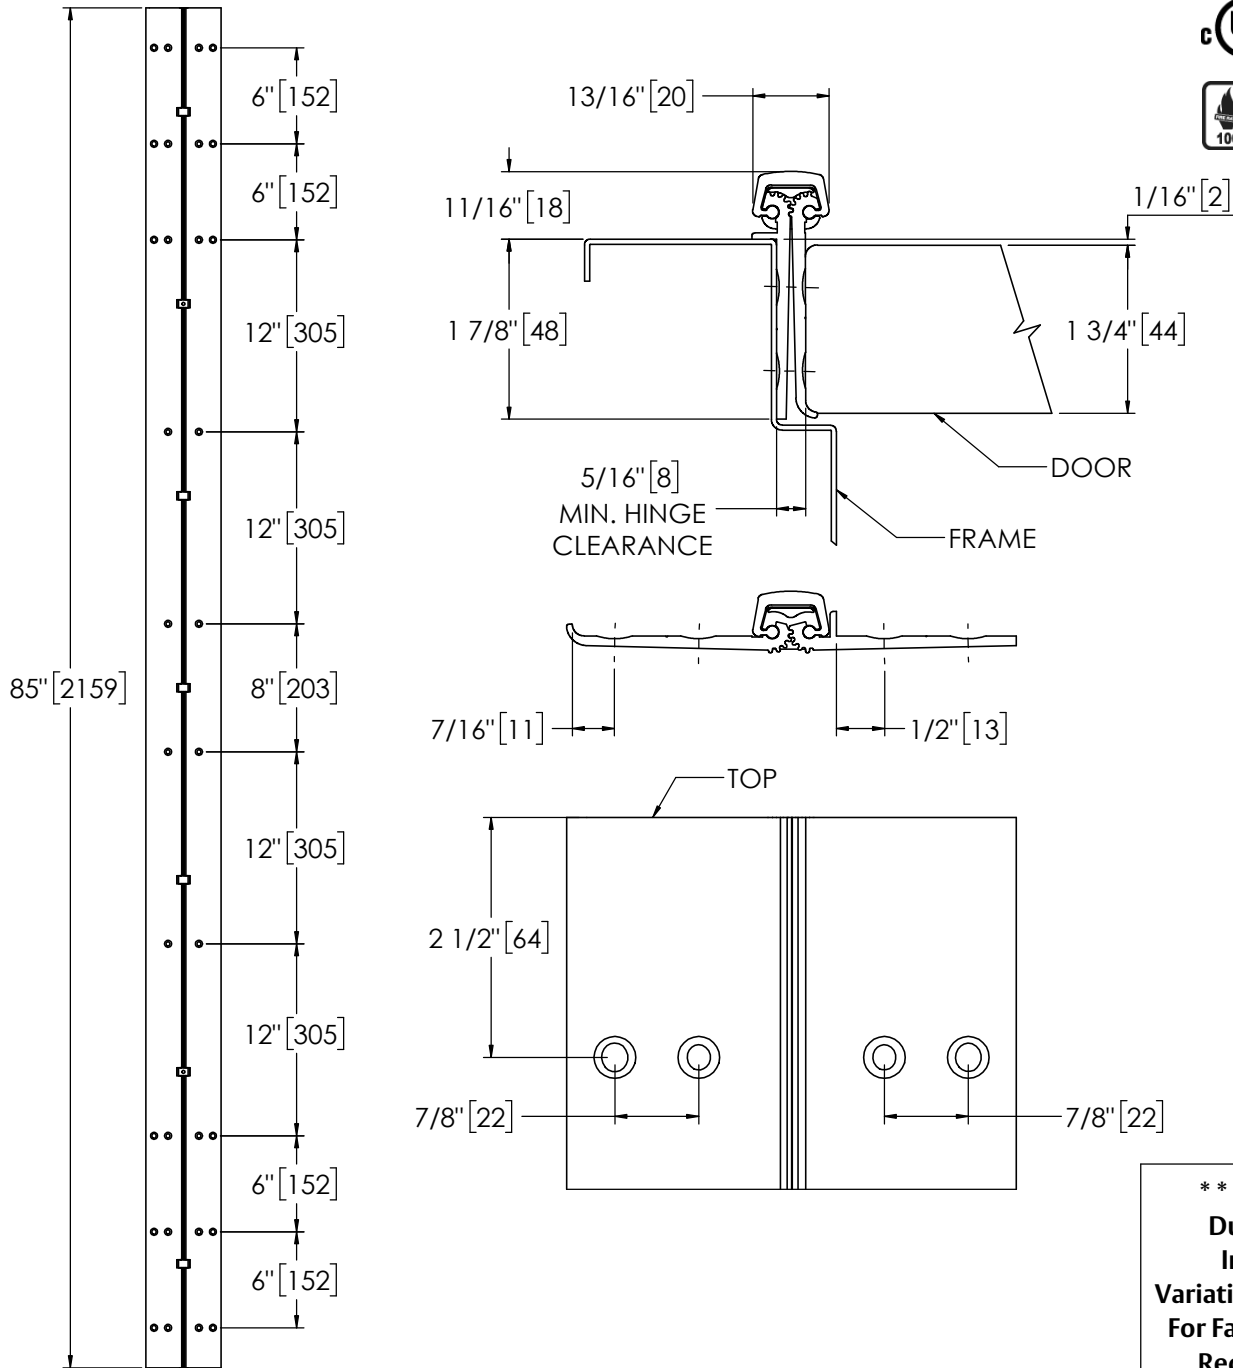

## Pemko 85" FULL MORTISE RESIDENTIAL

The global leader in  
door opening solutions

**\*\* CAUTION \*\***  
Due to Frame  
Installation  
Variations, Pre-drilling  
For Fasteners IS NOT  
Recommended

USA:  
Ventura, CA 93003  
Phone: 800.283.9988