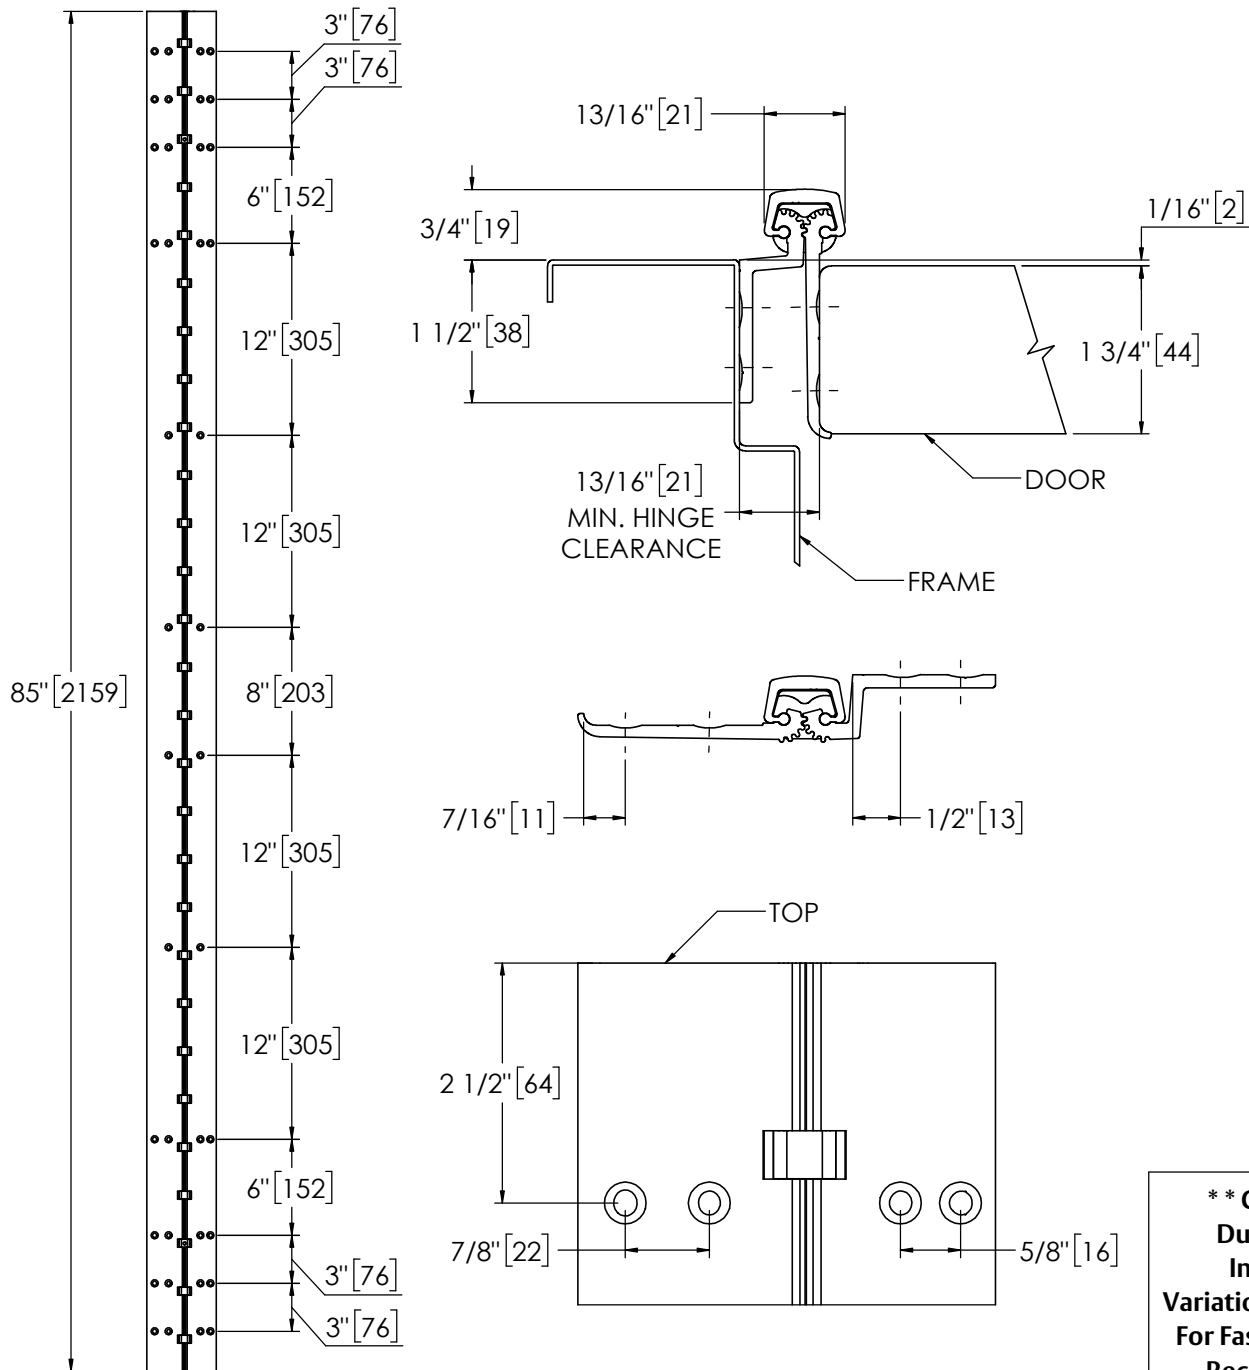

Architectural Door Accessories

ASSA ABLOY

Pemko 85" FULL MORTISE SAFETY HD

The global leader in
door opening solutions

**** CAUTION ****
Due to Frame
Installation
Variations, Pre-drilling
For Fasteners IS NOT
Recommended