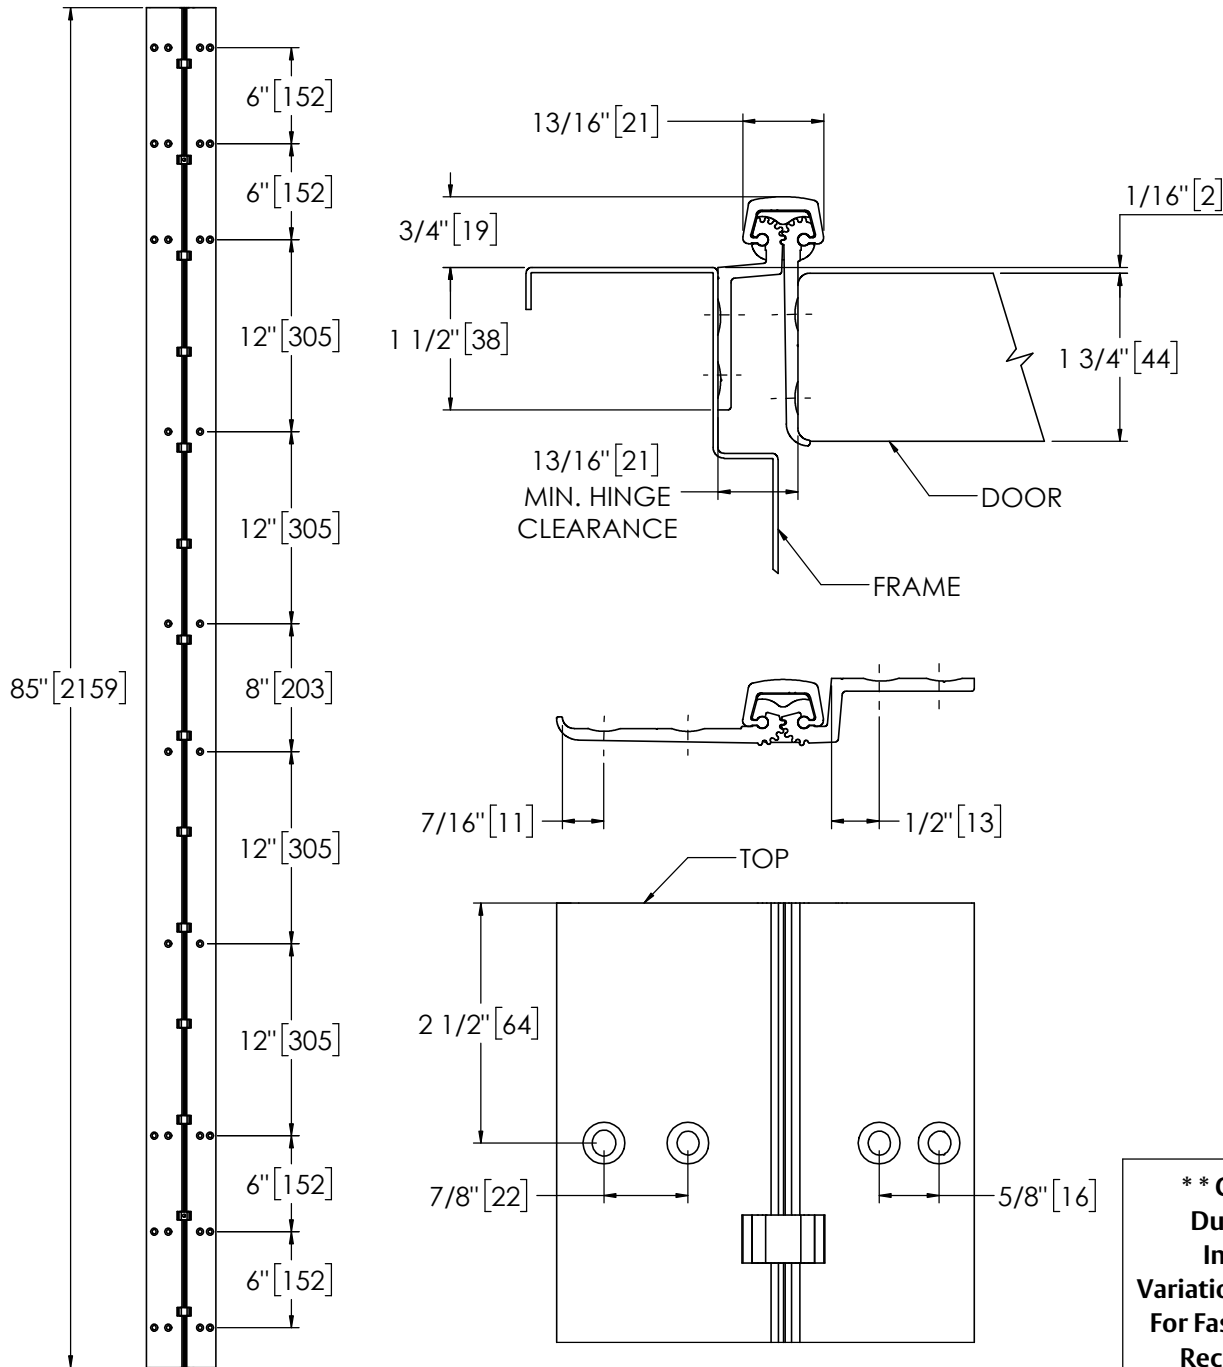

Architectural Door Accessories

ASSA ABLOY

Pemko 85" FULL MORTISE SAFETY

The global leader in
door opening solutions

**** CAUTION ****
Due to Frame
Installation
Variations, Pre-drilling
For Fasteners IS NOT
Recommended