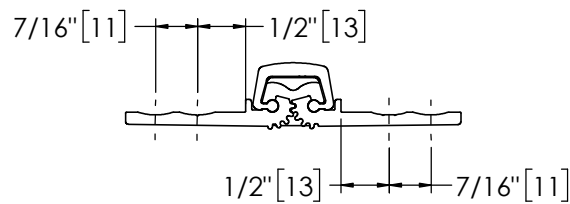

Architectural Door Accessories

ASSA ABLOY

Pemko 85" FULL MORTISE SHORT LEAF FLUSH 1-3/8" - 1100 SERIES

The global leader in
door opening solutions

**** CAUTION ****
Due to Frame
Installation
Variations, Pre-drilling
For Fasteners IS NOT
Recommended