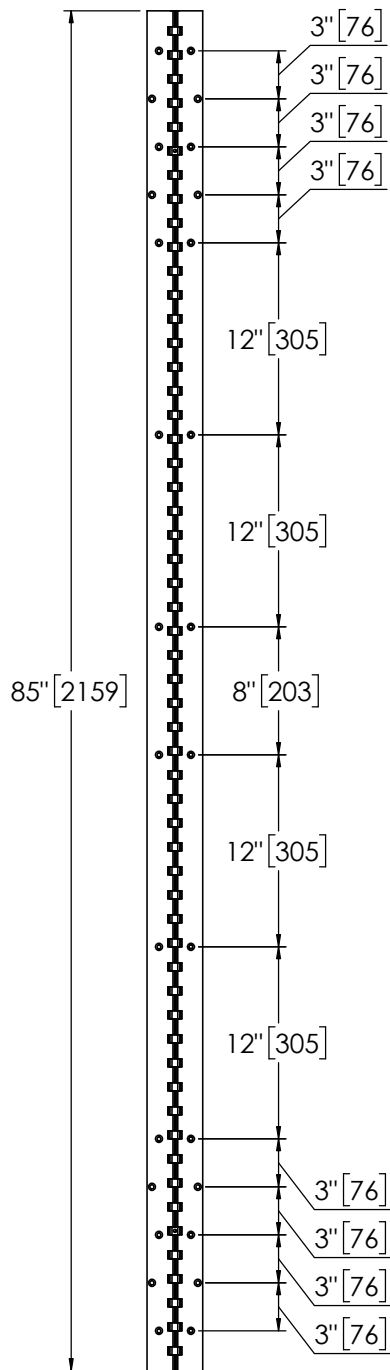

Architectural Door Accessories

ASSA ABLOY

Pemko 85" FULL MORTISE SHORT LEAF FLUSH 1-3/8" - 1100 SERIES

The global leader in
door opening solutions

**** CAUTION ****
Due to Frame
Installation
Variations, Pre-drilling
For Fasteners IS NOT
Recommended

USA:
Ventura, CA 93003
Phone: 800.283.9988

Memphis, TN 38141
Phone: 800.824.3018

Canada:
Vancouver, BC V2T6W3
Phone: 877.535.7888

Toronto, ON L4K4T9
Phone: 877.535.7888

T - 098 - FM_SLF13885-1100
REV 1 - 03/18