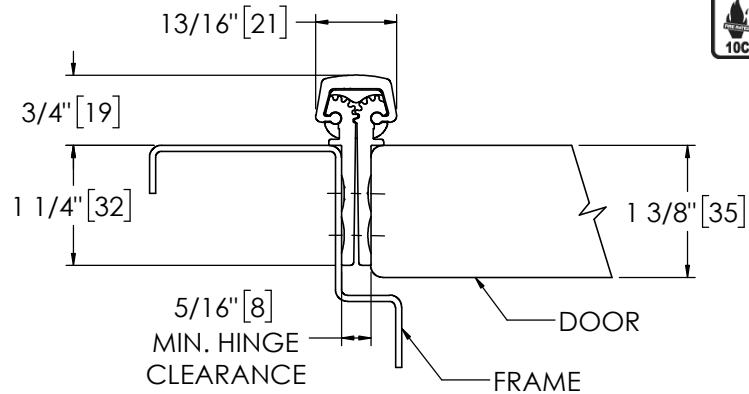

Architectural Door Accessories

ASSA ABLOY

Pemko 85" FULL MORTISE SHORT LEAF FLUSH 1-3/8" - 1100 SERIES

The global leader in
door opening solutions

**** CAUTION ****
Due to Frame
Installation
Variations, Pre-drilling
For Fasteners IS NOT
Recommended