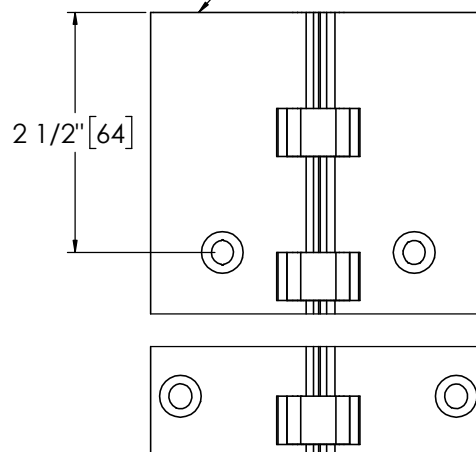

Architectural Door Accessories

ASSA ABLOY

Pemko 85" FULL MORTISE SHORT LEAF FLUSH 1-3/8" - 1100 SERIES

The global leader in
door opening solutions

**** CAUTION ****
Due to Frame
Installation
Variations, Pre-drilling
For Fasteners IS NOT
Recommended