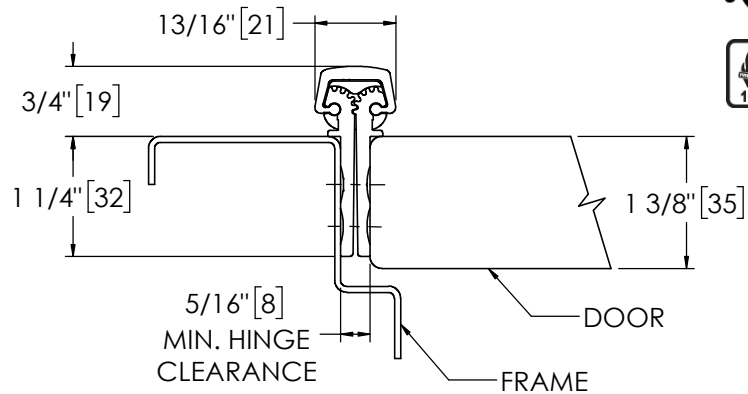

Architectural Door Accessories

ASSA ABLOY

Pemko 85" FULL MORTISE SHORT LEAF FLUSH 1-3/8" HD

The global leader in
door opening solutions

**** CAUTION ****
Due to Frame
Installation
Variations, Pre-drilling
For Fasteners IS NOT
Recommended