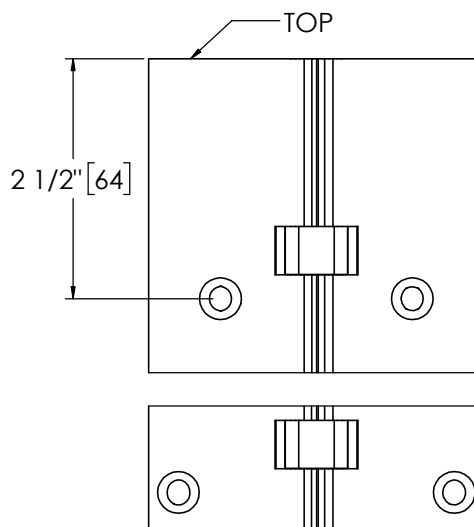

Architectural Door Accessories

ASSA ABLOY

Pemko 85" FULL MORTISE SHORT LEAF FLUSH 1-3/8" HD

The global leader in
door opening solutions

**** CAUTION ****
Due to Frame
Installation
Variations, Pre-drilling
For Fasteners IS NOT
Recommended