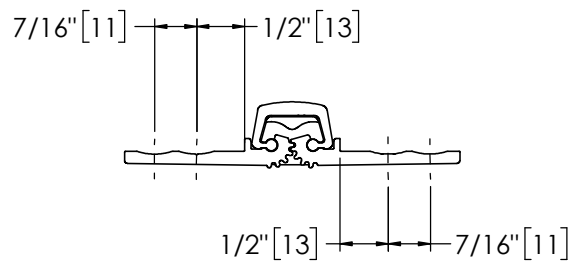

Architectural Door Accessories

ASSA ABLOY

Pemko 85" FULL MORTISE SHORT LEAF FLUSH 1-3/8" HD

The global leader in
door opening solutions

**** CAUTION ****
Due to Frame
Installation
Variations, Pre-drilling
For Fasteners IS NOT
Recommended