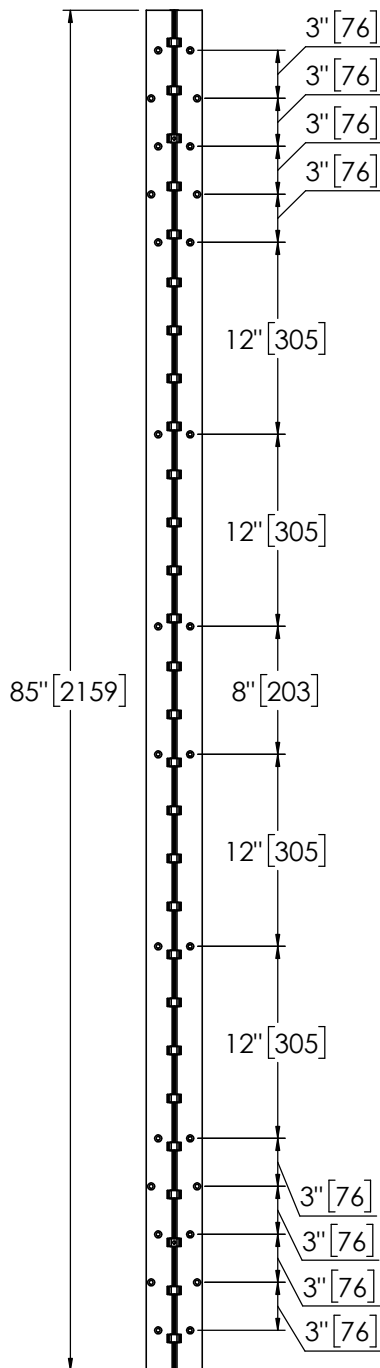

Architectural Door Accessories

ASSA ABLOY

Pemko 85" FULL MORTISE SHORT LEAF FLUSH 1-3/8" HD

The global leader in
door opening solutions

**** CAUTION ****
Due to Frame
Installation
Variations, Pre-drilling
For Fasteners IS NOT
Recommended