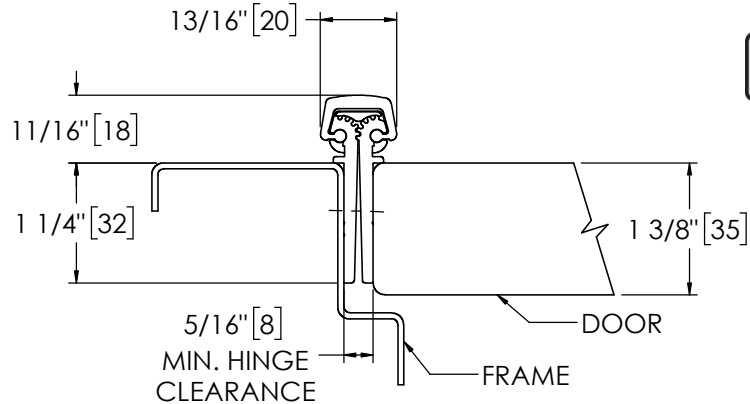

# Architectural Door Accessories

**ASSA ABLOY**

Pemko 85" FULL MORTISE SHORT LEAF FLUSH 1-3/8" RESIDENTIAL

The global leader in  
door opening solutions

**\*\* CAUTION \*\***  
Due to Frame  
Installation  
Variations, Pre-drilling  
For Fasteners IS NOT  
Recommended