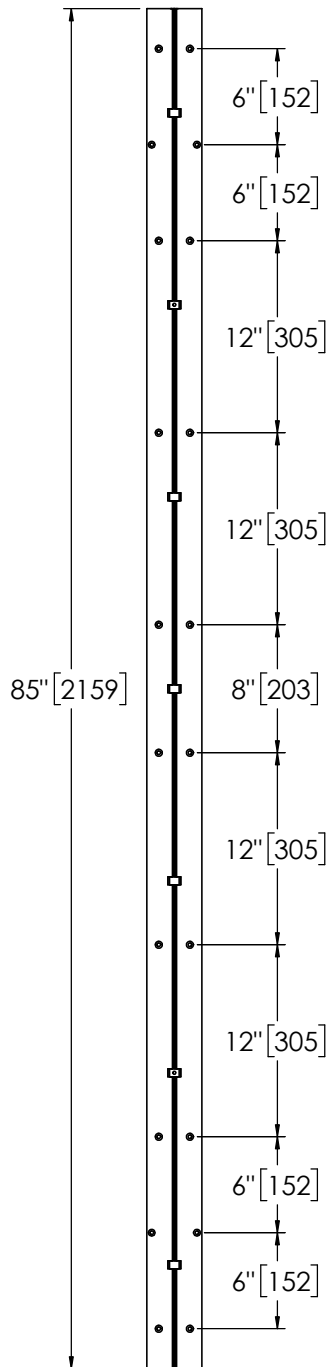

# Architectural Door Accessories

**ASSA ABLOY**

Pemko 85" FULL MORTISE SHORT LEAF FLUSH 1-3/8" RESIDENTIAL

The global leader in  
door opening solutions

**\*\* CAUTION \*\***  
Due to Frame  
Installation  
Variations, Pre-drilling  
For Fasteners IS NOT  
Recommended

USA:  
Ventura, CA 93003  
Phone: 800.283.9988

Memphis, TN 38141  
Phone: 800.824.3018

Canada:  
Vancouver, BC V2T6W3  
Phone: 877.535.7888

Toronto, ON L4K4T9  
Phone: 877.535.7888