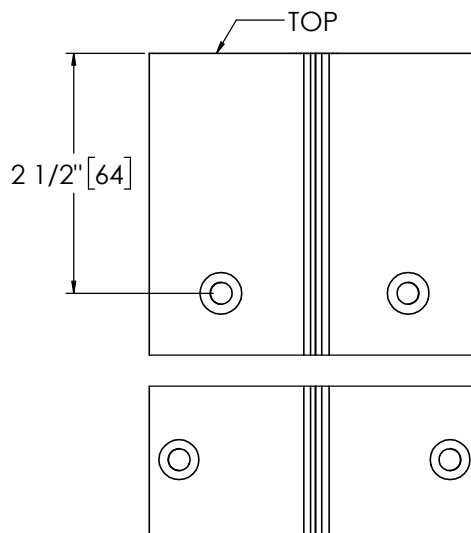

# Architectural Door Accessories

**ASSA ABLOY**

Pemko 85" FULL MORTISE SHORT LEAF FLUSH 1-3/8" RESIDENTIAL

The global leader in  
door opening solutions

**\*\* CAUTION \*\***  
Due to Frame  
Installation  
Variations, Pre-drilling  
For Fasteners IS NOT  
Recommended