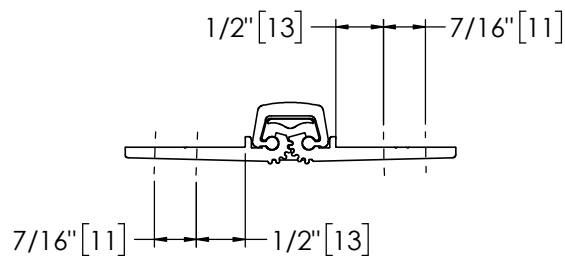

# Architectural Door Accessories

**ASSA ABLOY**

Pemko 85" FULL MORTISE SHORT LEAF FLUSH 1-3/8" RESIDENTIAL

The global leader in  
door opening solutions

**\*\* CAUTION \*\***  
Due to Frame  
Installation  
Variations, Pre-drilling  
For Fasteners IS NOT  
Recommended