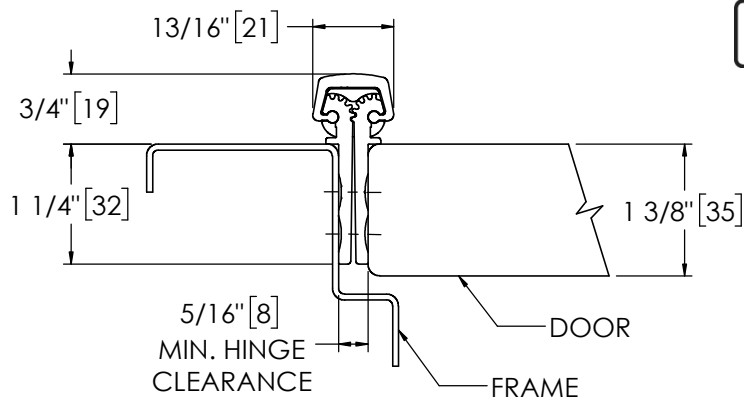

## Pemko 85" FULL MORTISE SHORT LEAF FLUSH 1-3/8"

The global leader in  
door opening solutions

**\*\* CAUTION \*\***  
Due to Frame  
Installation  
Variations, Pre-drilling  
For Fasteners IS NOT  
Recommended