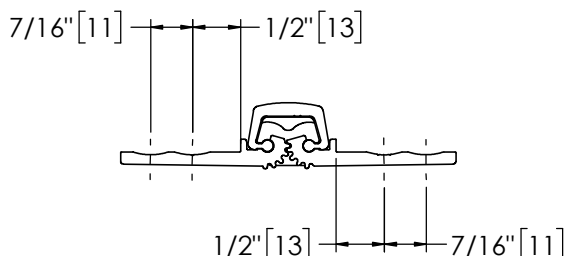

## Pemko 85" FULL MORTISE SHORT LEAF FLUSH 1-3/8"

The global leader in  
door opening solutions

**\*\* CAUTION \*\***  
Due to Frame  
Installation  
Variations, Pre-drilling  
For Fasteners IS NOT  
Recommended