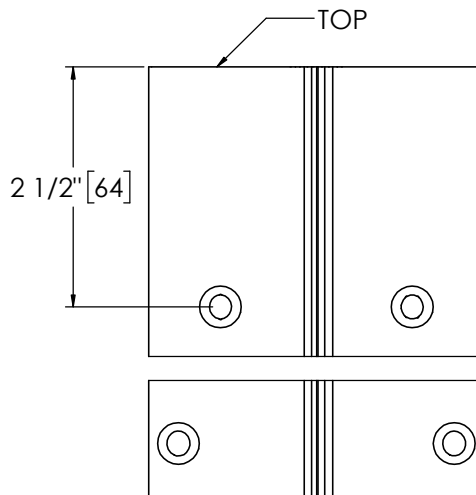

## Pemko 85" FULL MORTISE SHORT LEAF FLUSH 1-3/8"

The global leader in  
door opening solutions

**\*\* CAUTION \*\***  
Due to Frame  
Installation  
Variations, Pre-drilling  
For Fasteners IS NOT  
Recommended