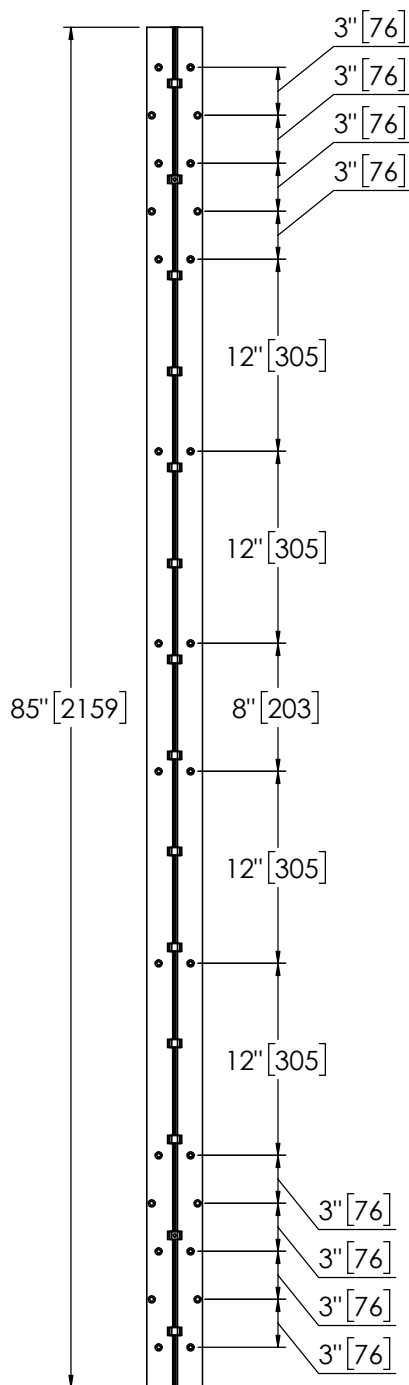

## Pemko 85" FULL MORTISE SHORT LEAF FLUSH 1-3/8"

The global leader in  
door opening solutions

**\*\* CAUTION \*\***  
Due to Frame  
Installation  
Variations, Pre-drilling  
For Fasteners IS NOT  
Recommended