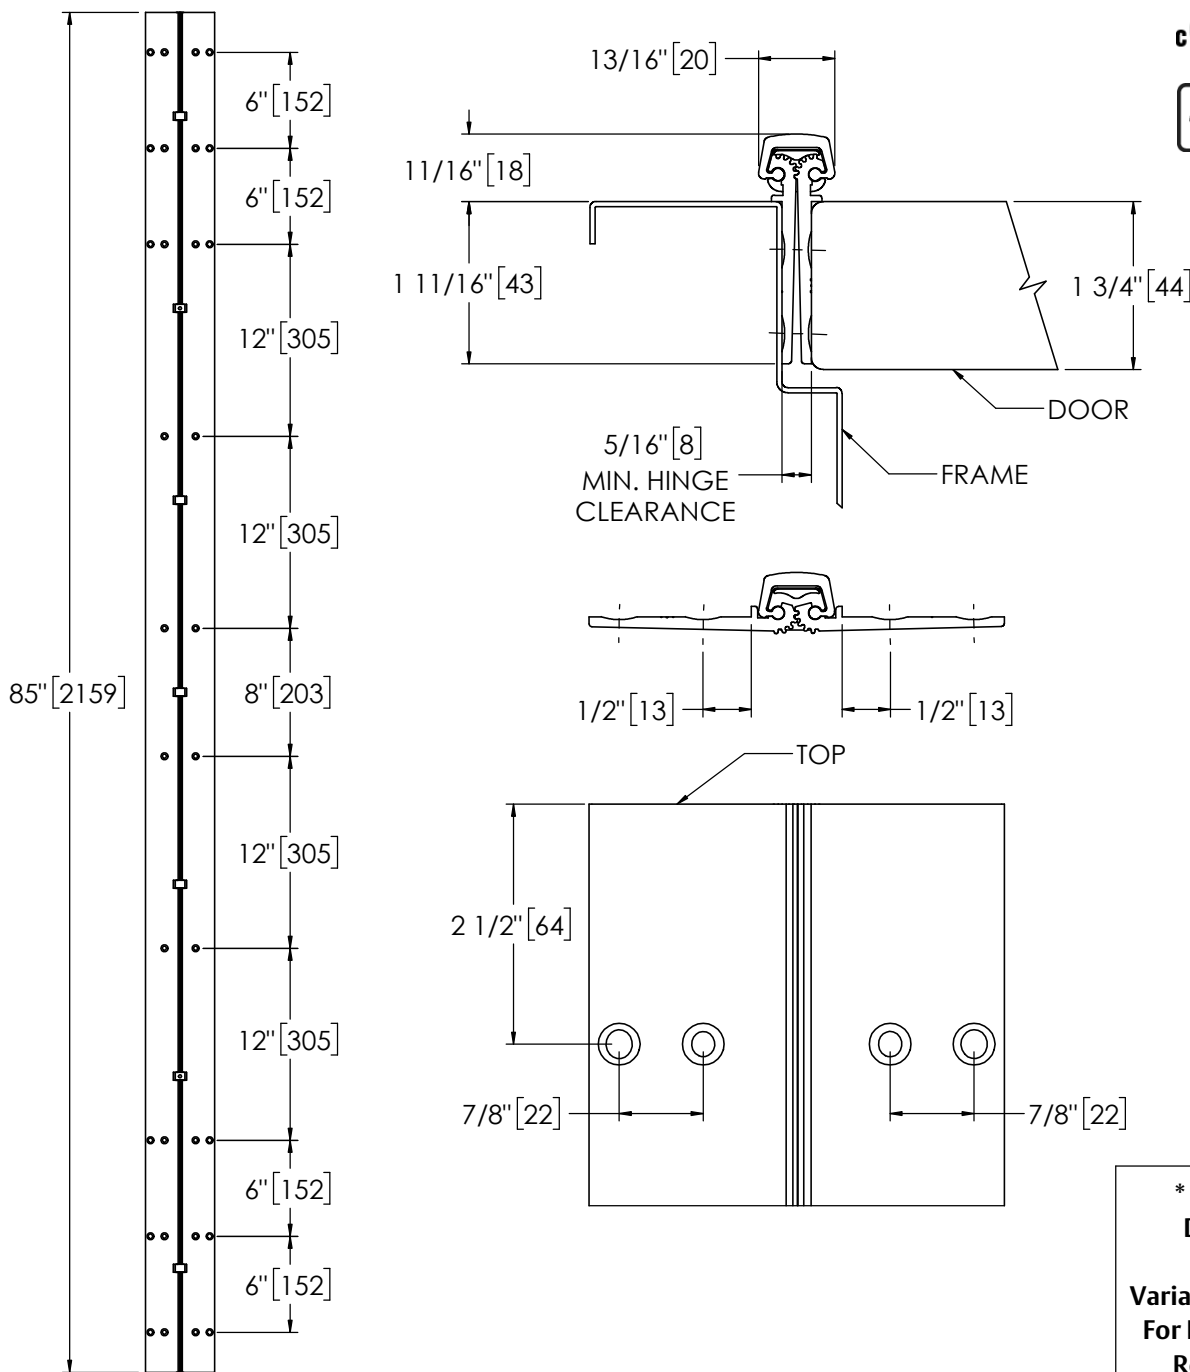

## Pemko 85" FULL MORTISE SHORT LEAF FLUSH RESIDENTIAL

The global leader in  
door opening solutions

**\*\* CAUTION \*\***  
Due to Frame  
Installation  
Variations, Pre-drilling  
For Fasteners IS NOT  
Recommended