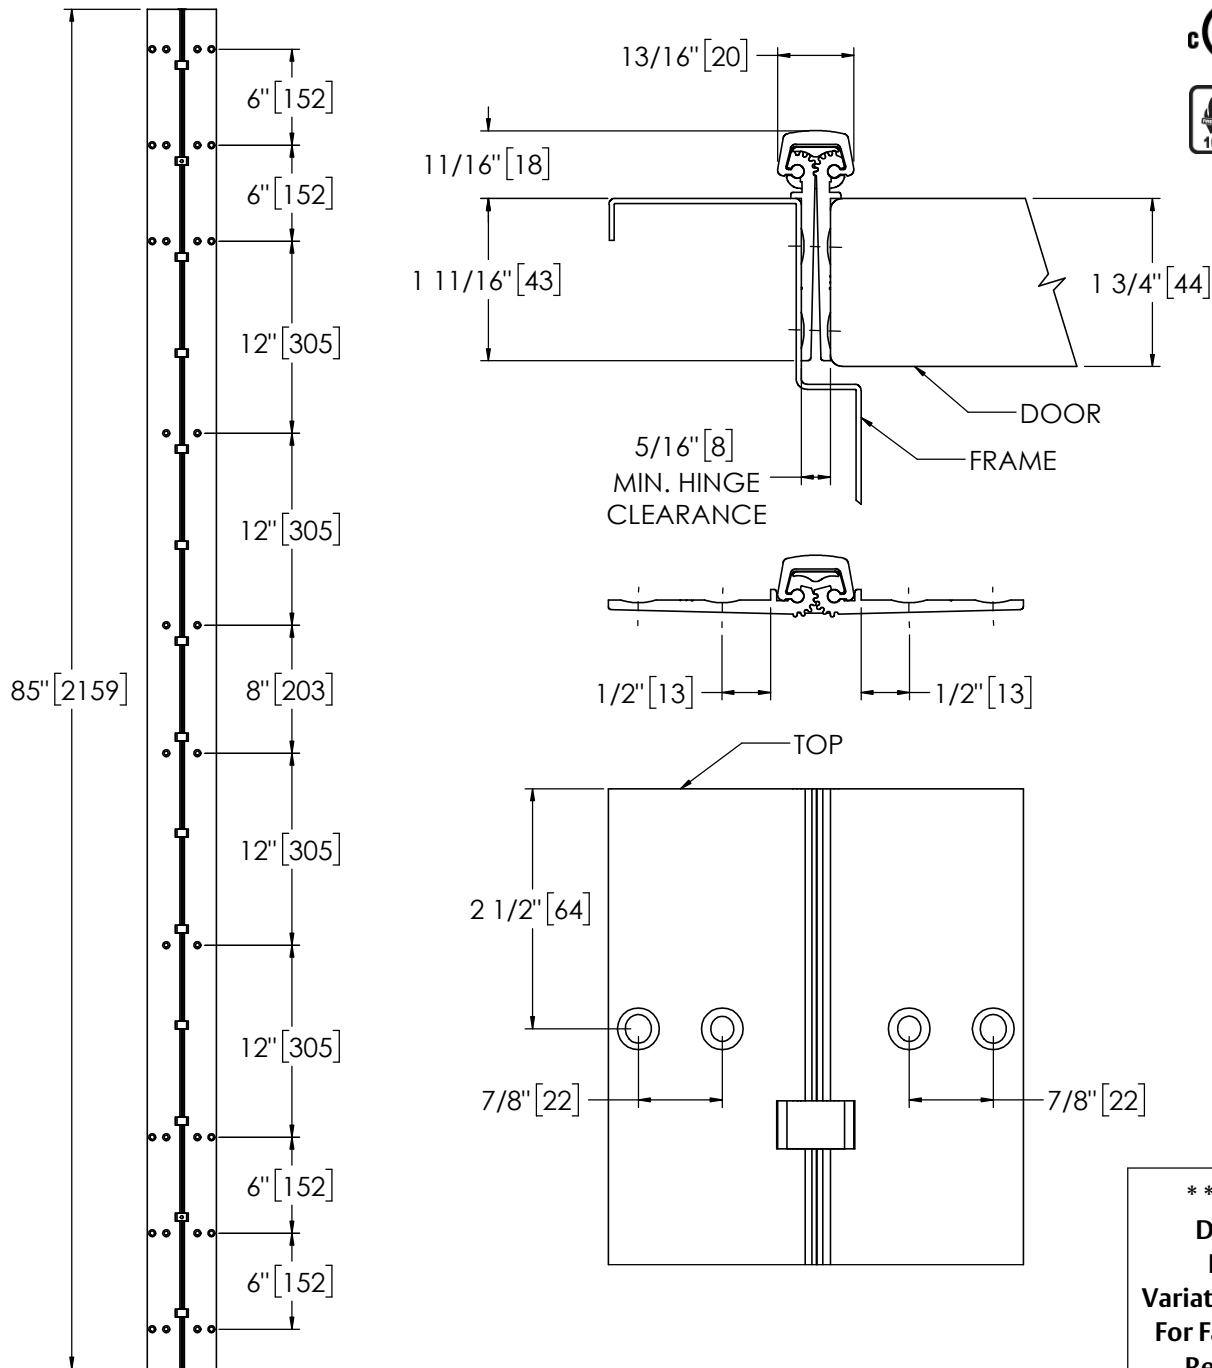

Architectural Door Accessories

ASSA ABLOY

Pemko 85" FULL MORTISE SHORT LEAF FLUSH

The global leader in
door opening solutions

**** CAUTION ****
Due to Frame
Installation
Variations, Pre-drilling
For Fasteners IS NOT
Recommended