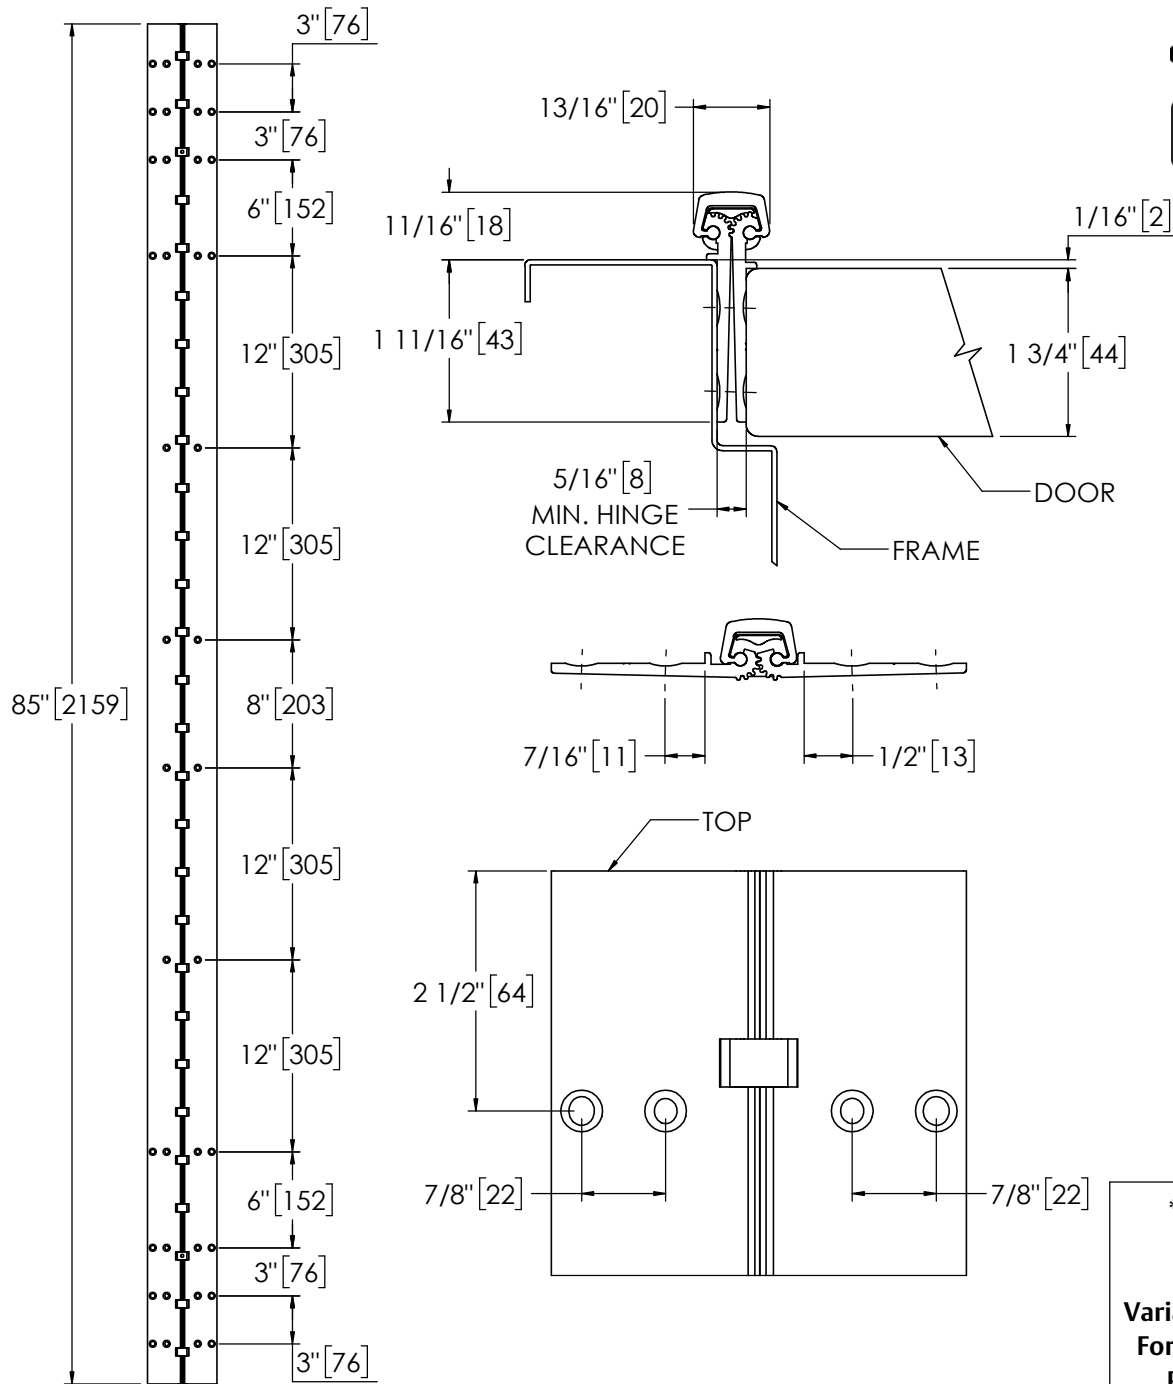

Architectural Door Accessories

ASSA ABLOY

Pemko 85" FULL MORTISE SHORT LEAF INSET HD

The global leader in
door opening solutions

**** CAUTION ****
Due to Frame
Installation
Variations, Pre-drilling
For Fasteners IS NOT
Recommended