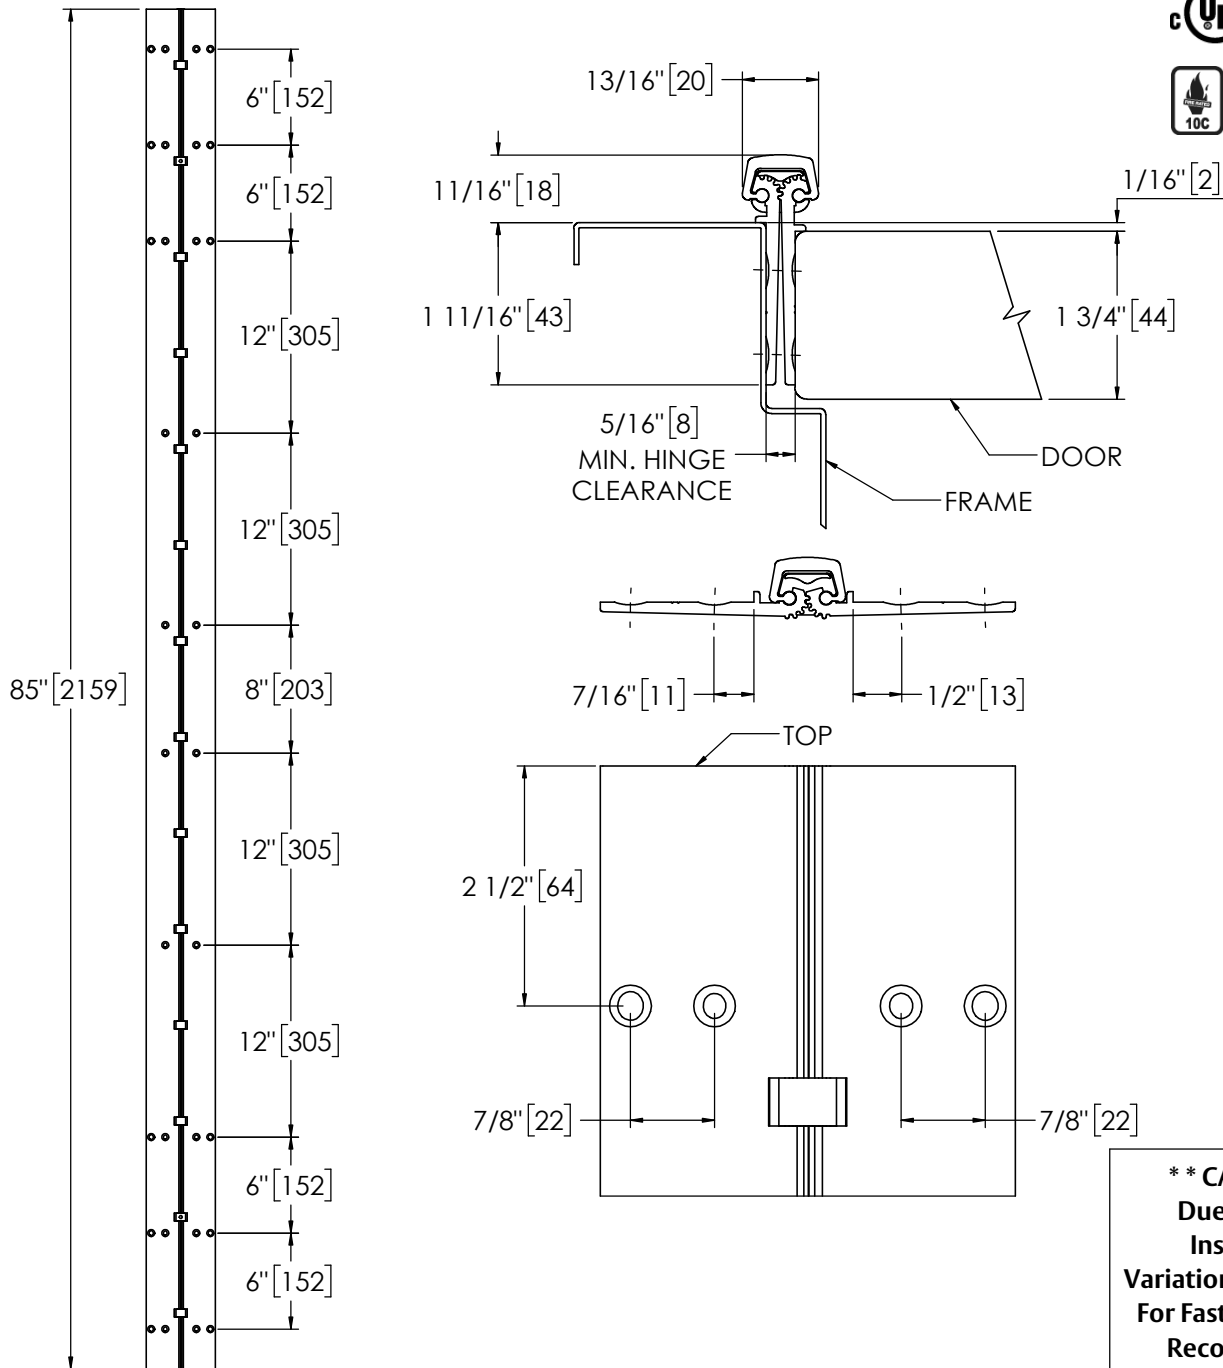

## Pemko 85" FULL MORTISE SHORT LEAF INSET

The global leader in  
door opening solutions

**\*\* CAUTION \*\***  
Due to Frame  
Installation  
Variations, Pre-drilling  
For Fasteners IS NOT  
Recommended