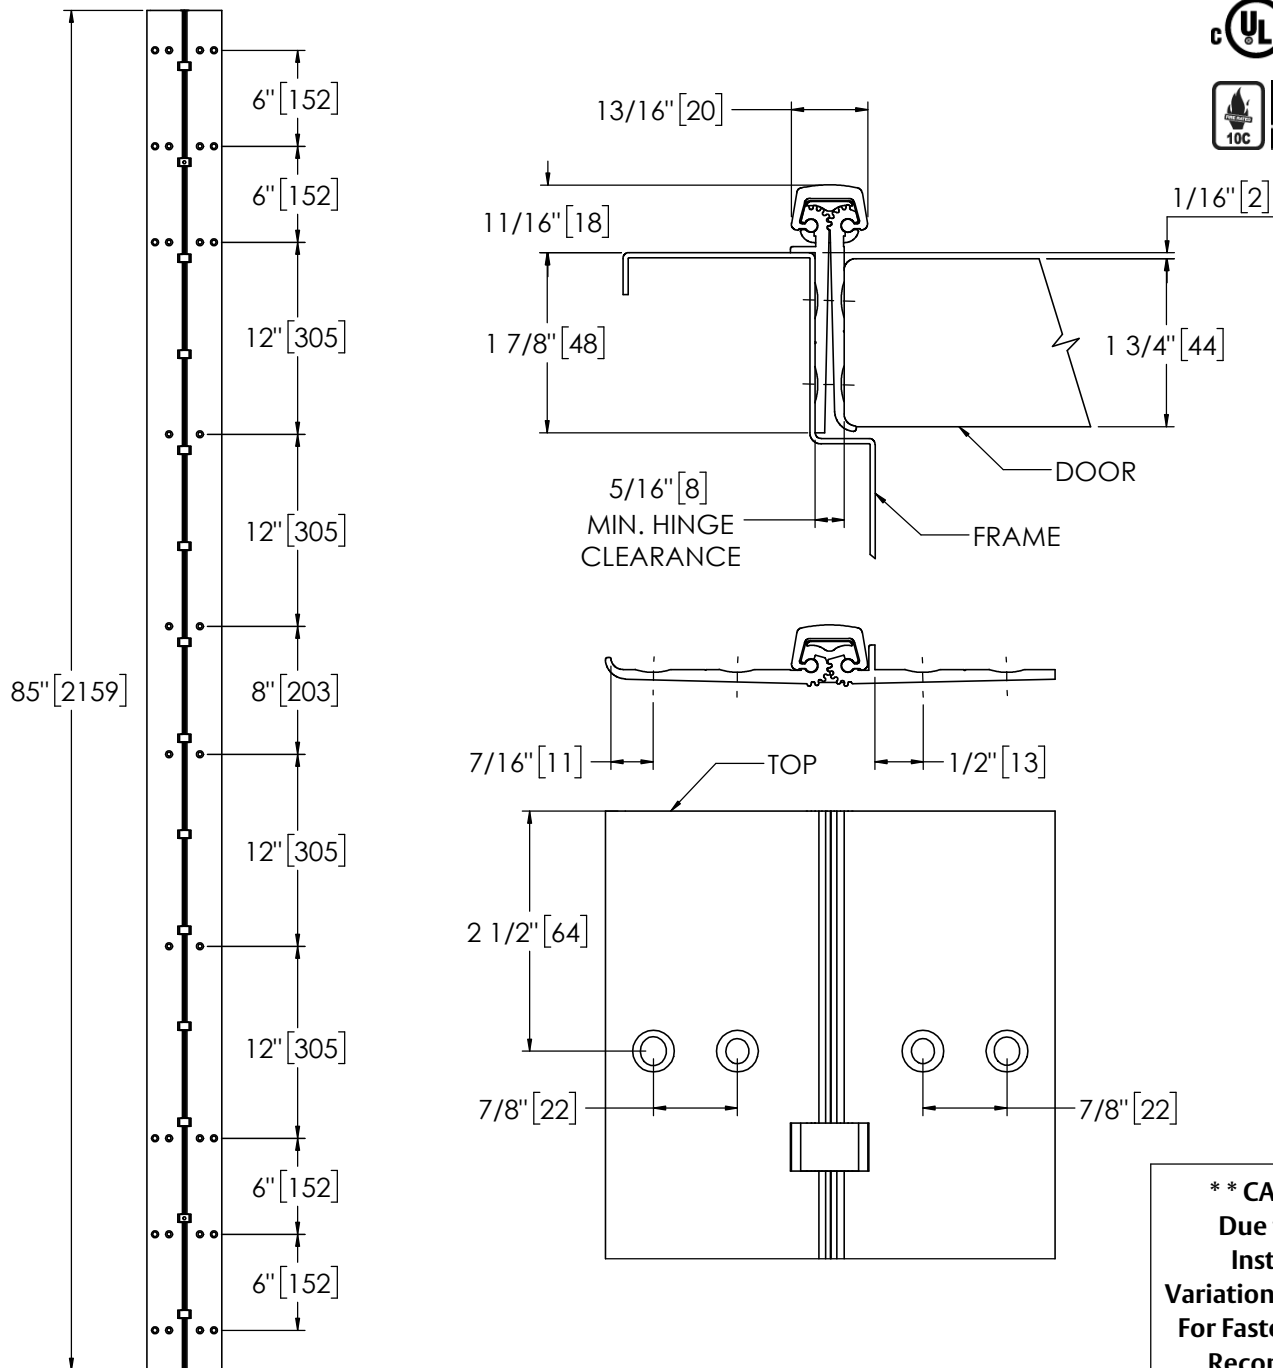

## Pemko 85" FULL MORTISE

The global leader in  
door opening solutions

**\*\* CAUTION \*\***  
Due to Frame  
Installation  
Variations, Pre-drilling  
For Fasteners IS NOT  
Recommended

USA:  
Ventura, CA 93003  
Phone: 800.283.9988