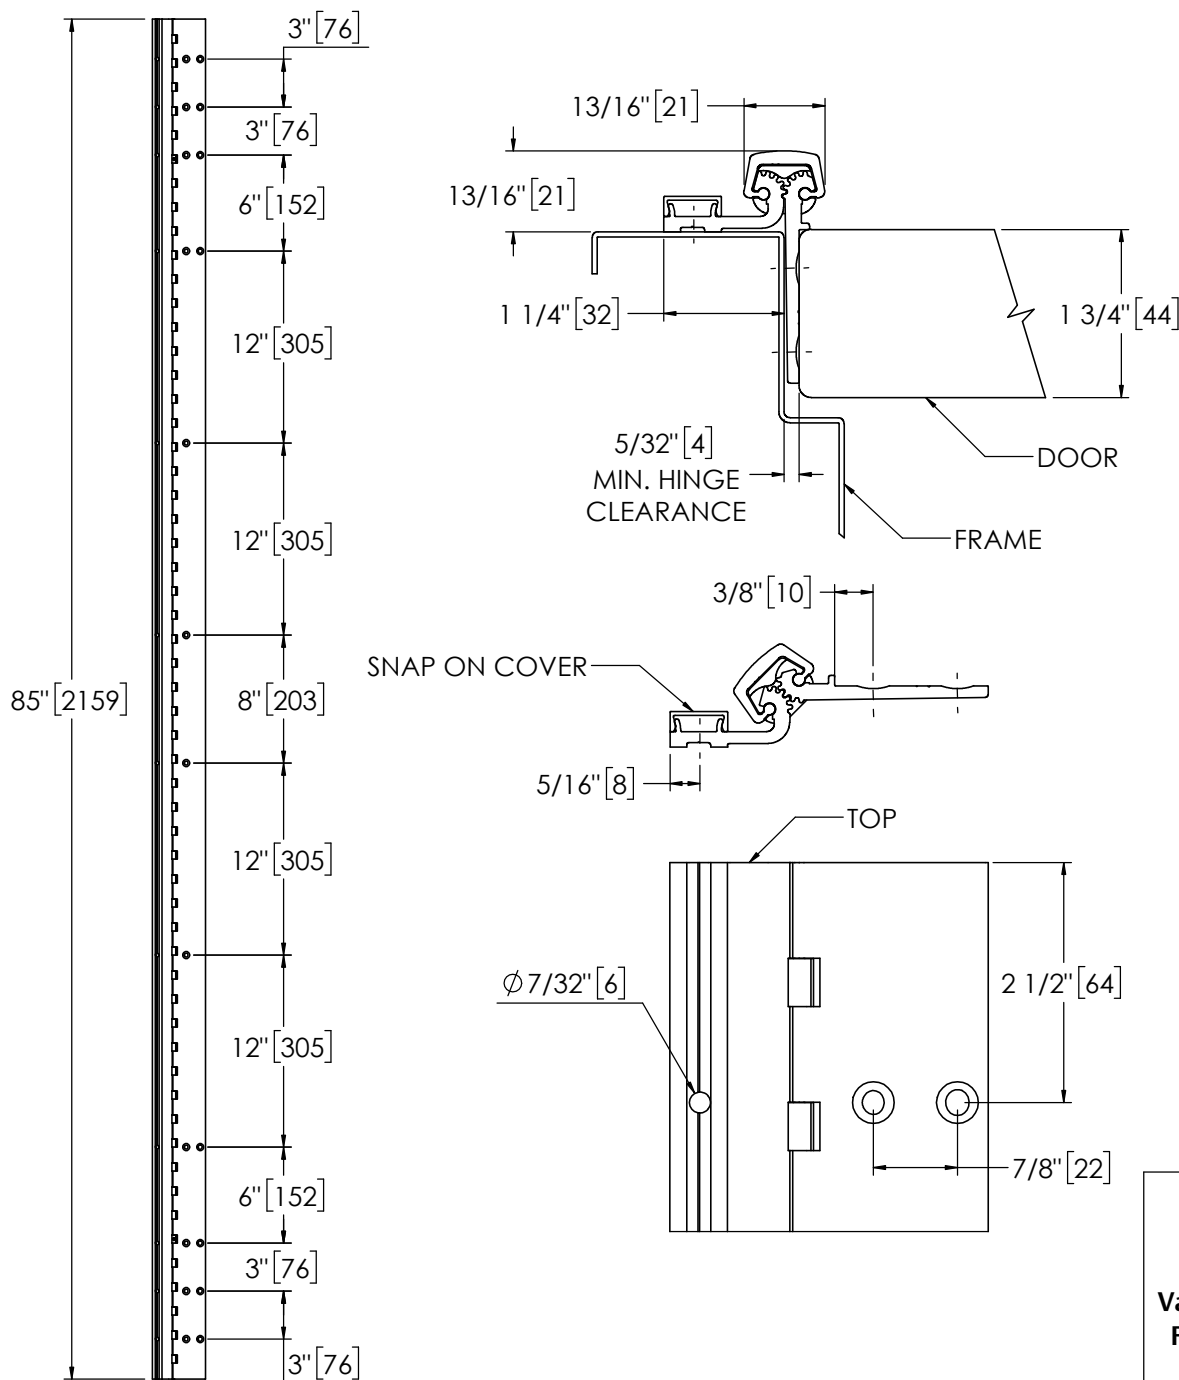

Architectural Door Accessories

ASSA ABLOY

Pemko 85" HALF MORTISE - 1100 SERIES

The global leader in
door opening solutions

**** CAUTION ****
Due to Frame
Installation
Variations, Pre-drilling
For Fasteners IS NOT
Recommended