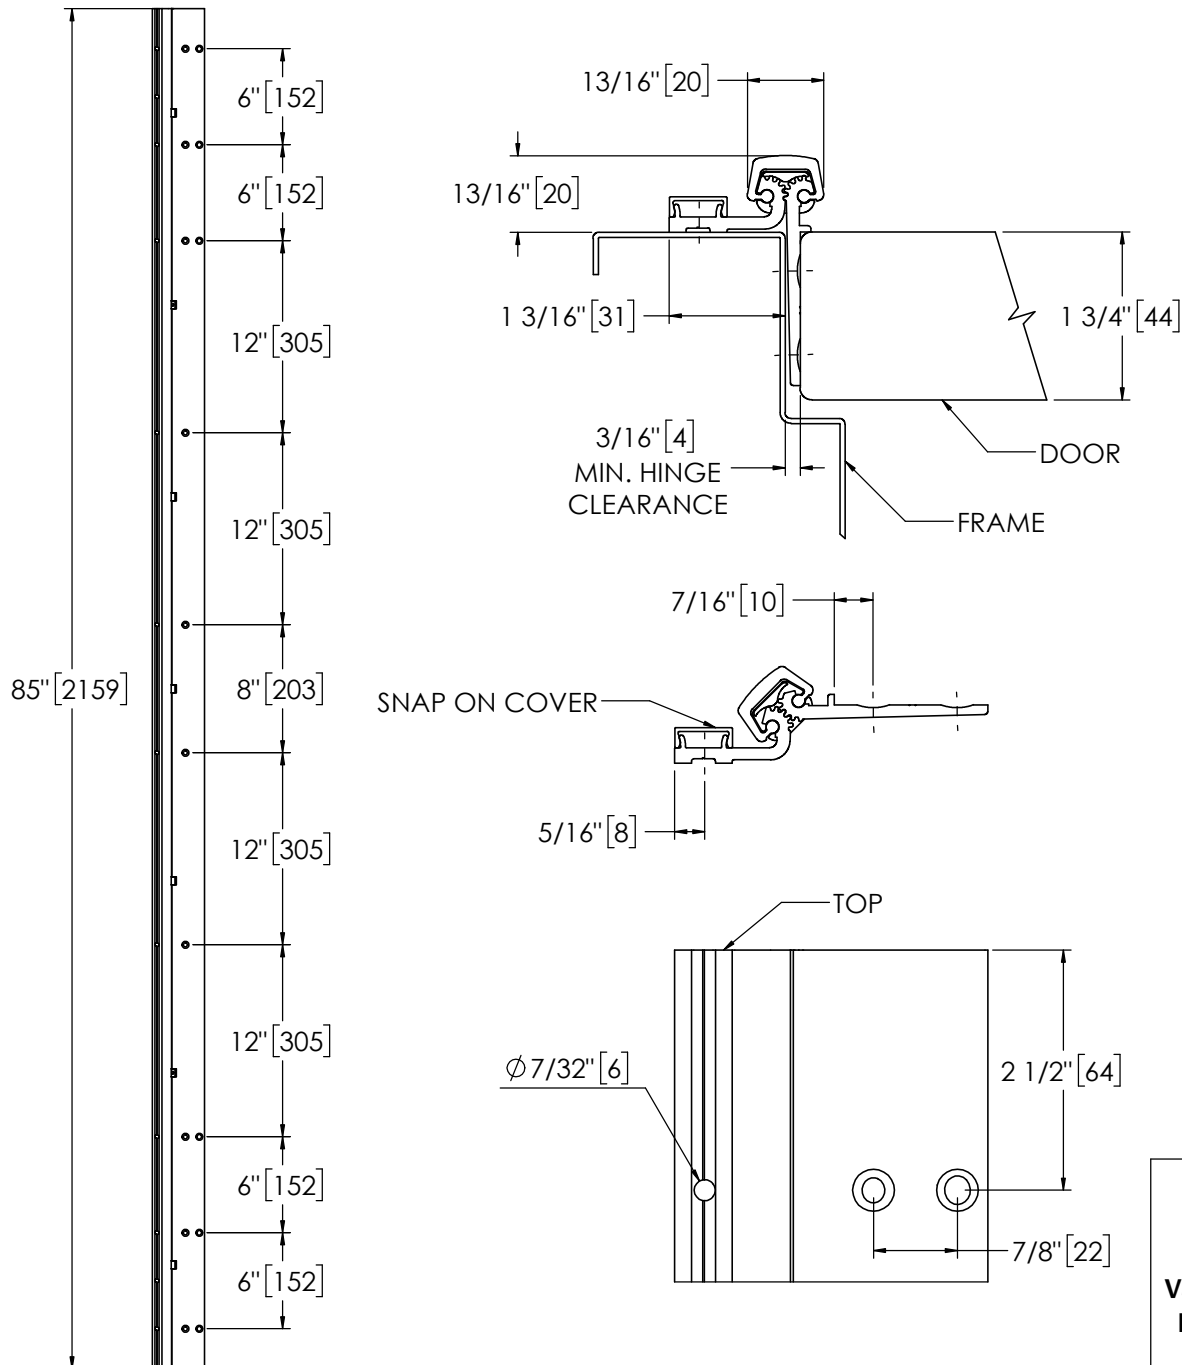

## Pemko 85" HALF MORTISE RESIDENTIAL

The global leader in  
door opening solutions

**\*\* CAUTION \*\***  
Due to Frame  
Installation  
Variations, Pre-drilling  
For Fasteners IS NOT  
Recommended

USA:  
Ventura, CA 93003  
Phone: 800.283.9988