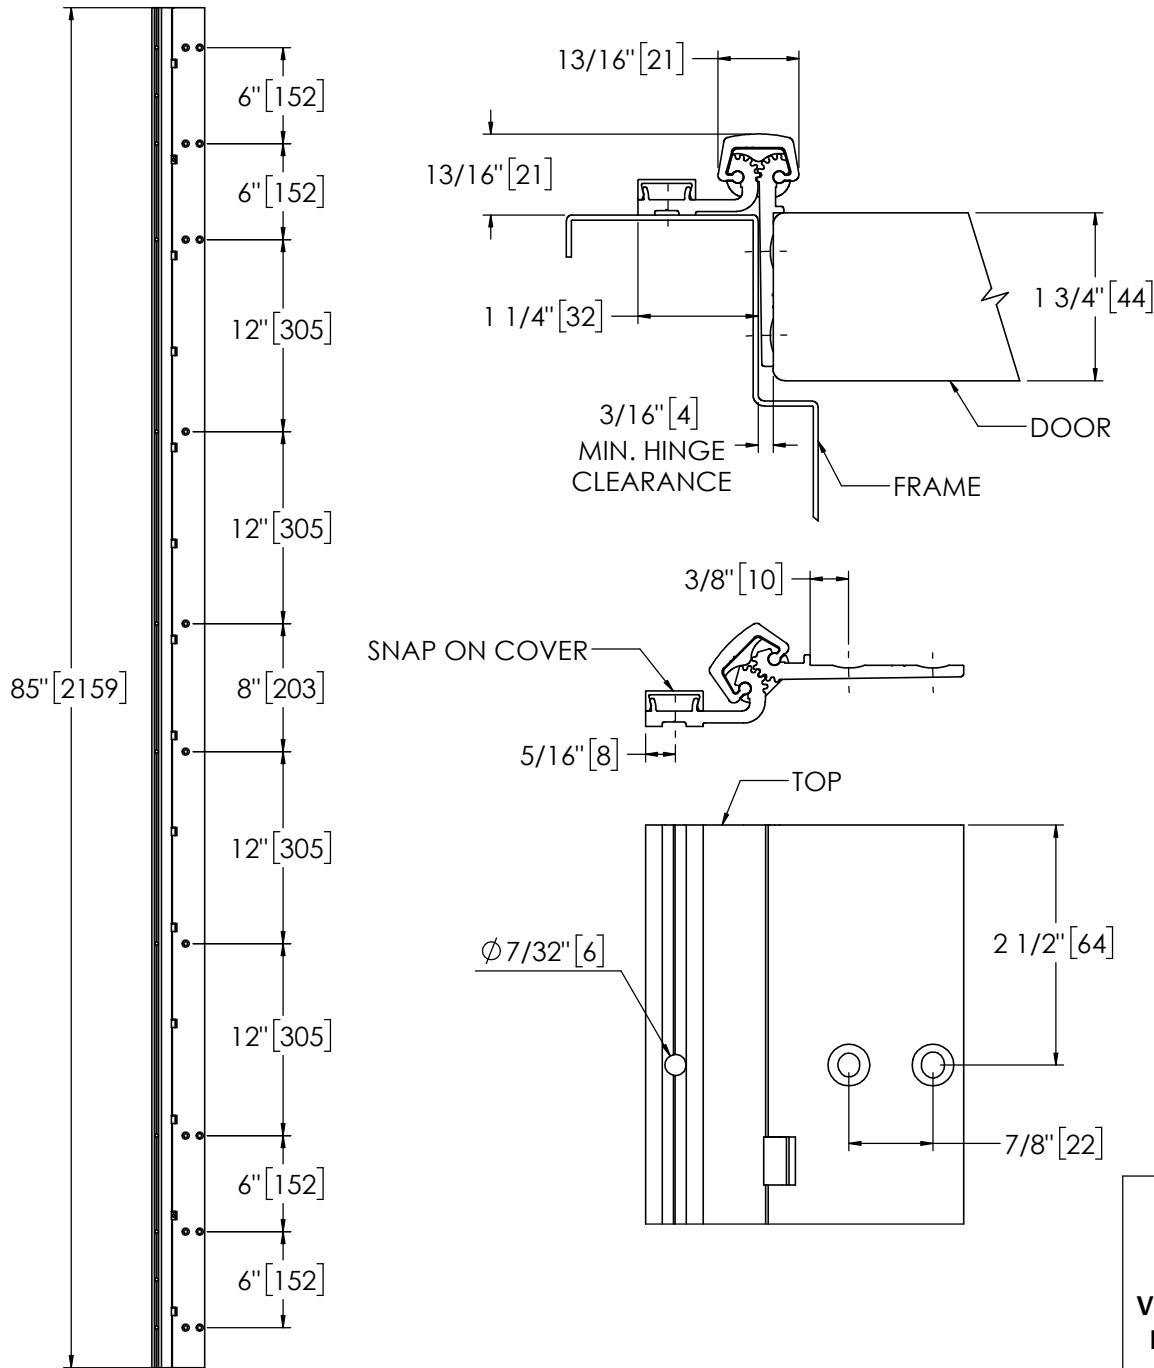

Architectural Door Accessories

ASSA ABLOY

Pemko 85" HALF MORTISE

The global leader in
door opening solutions

**** CAUTION ****
Due to Frame
Installation
Variations, Pre-drilling
For Fasteners IS NOT
Recommended