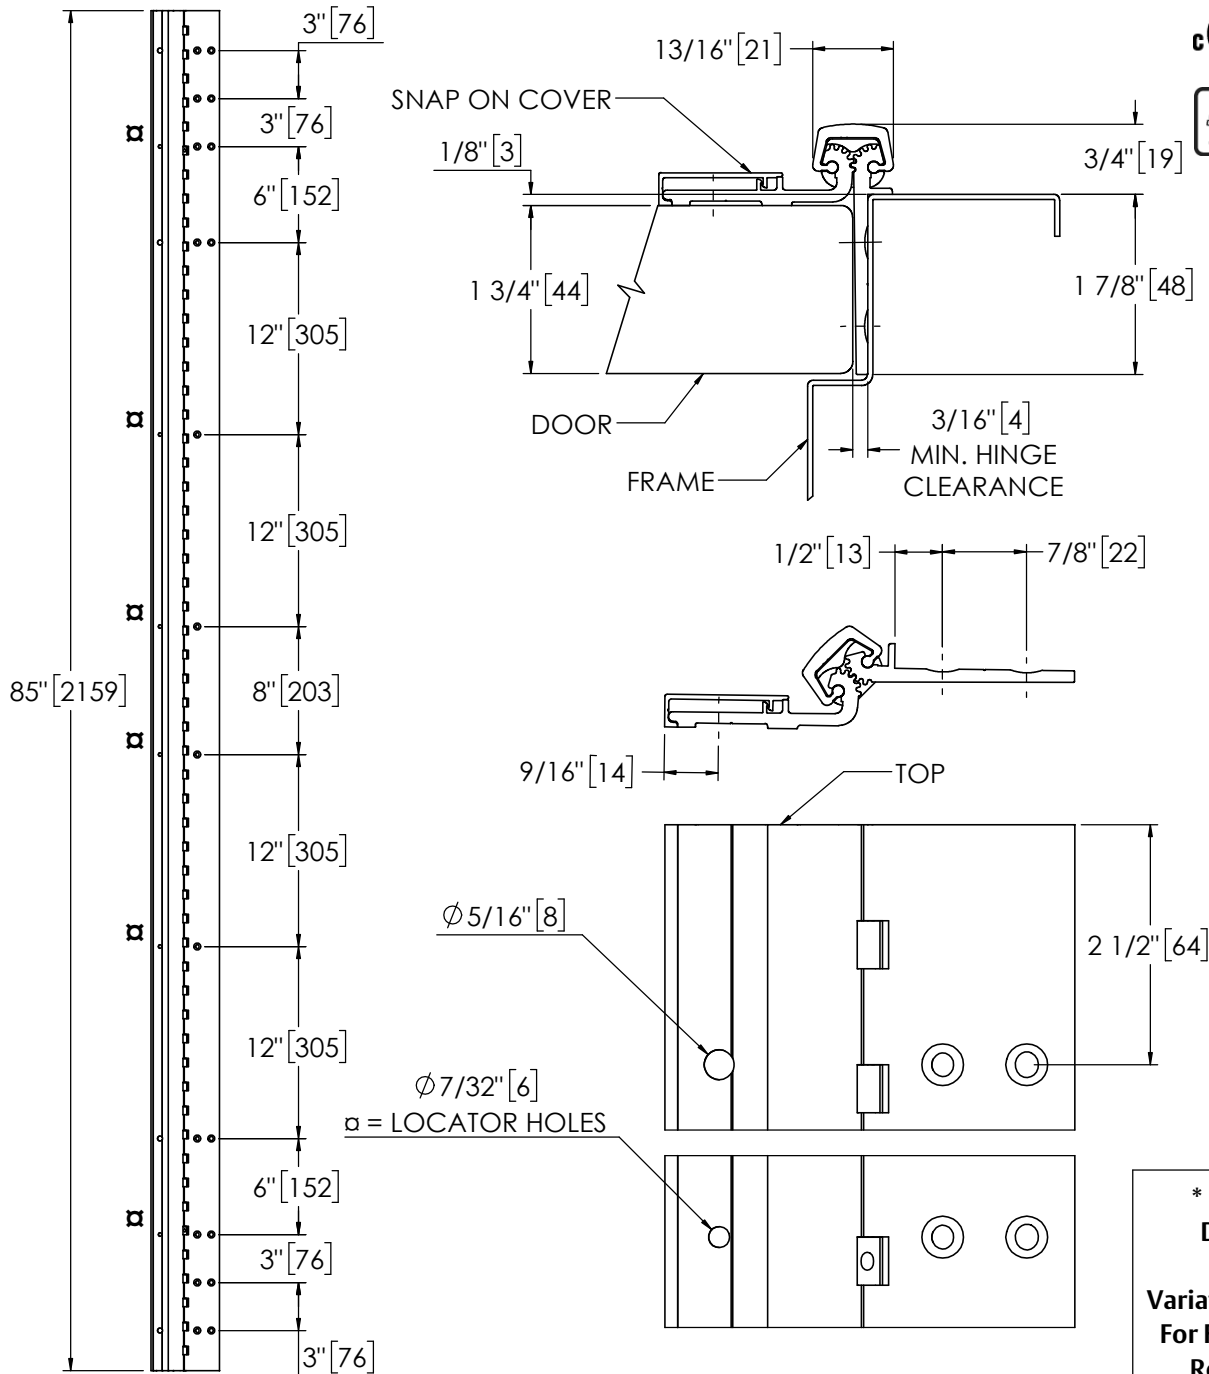

Architectural Door Accessories

ASSA ABLOY

Pemko 85" HALF SURFACE - 1100 SERIES

The global leader in
door opening solutions

**** CAUTION ****
Due to Frame
Installation
Variations, Pre-drilling
For Fasteners IS NOT
Recommended