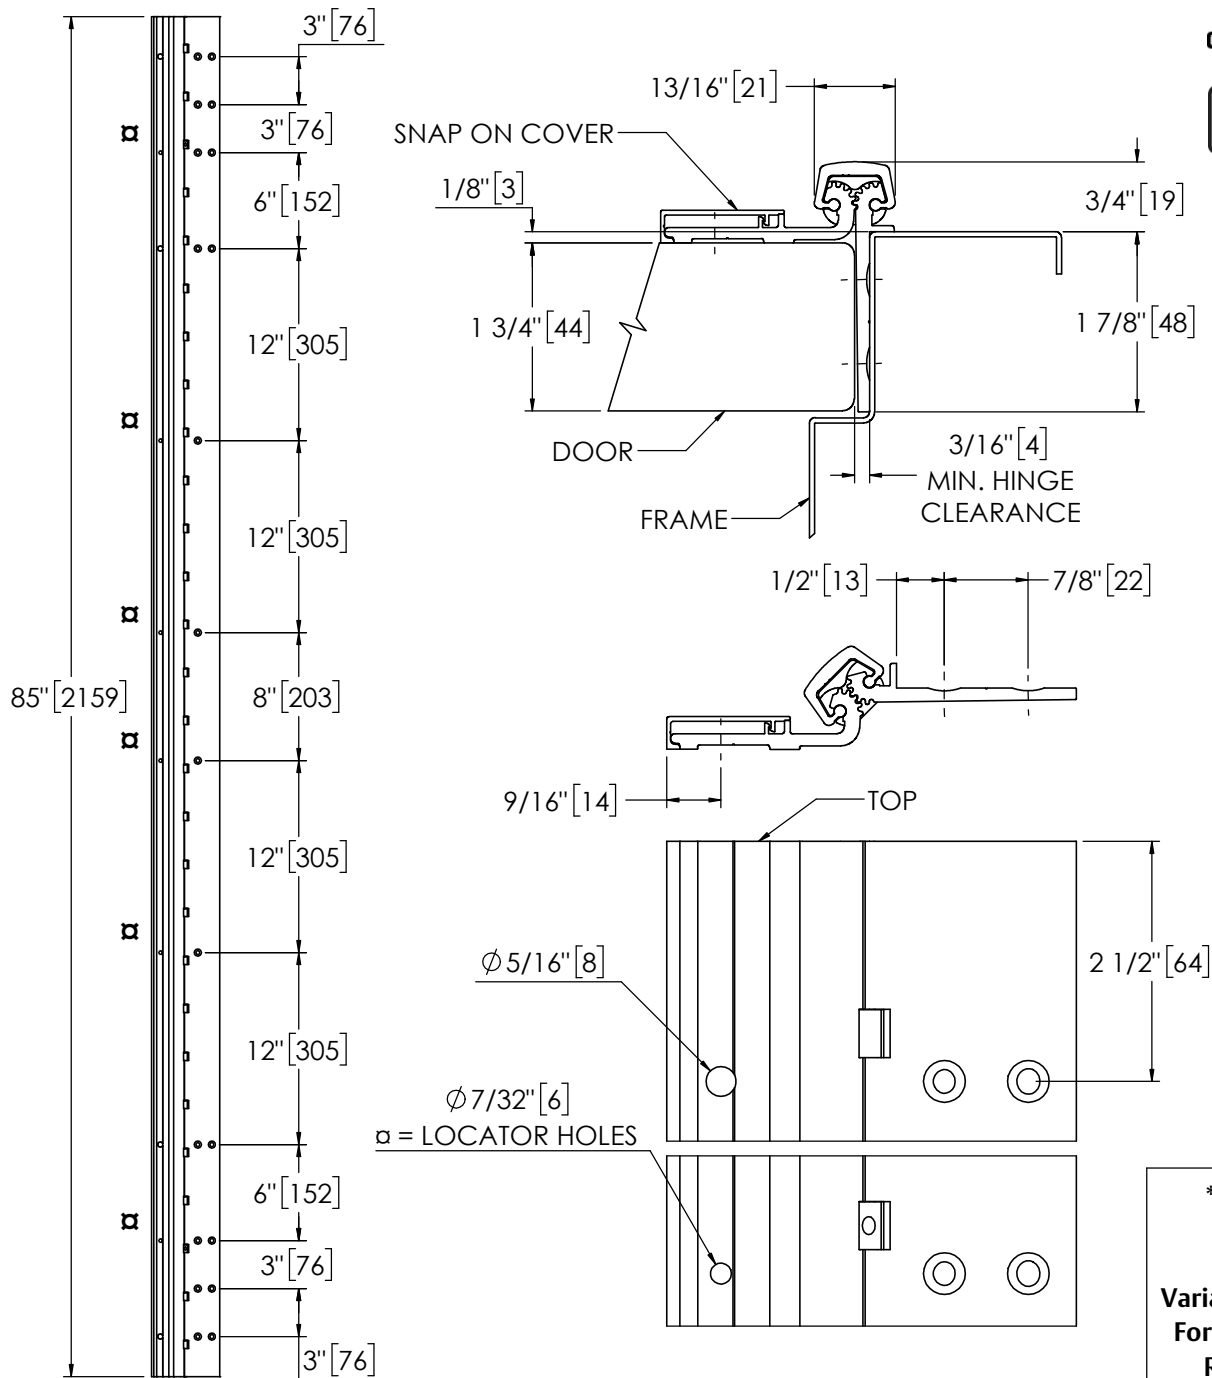

Architectural Door Accessories

ASSA ABLOY

Pemko 85" HALF SURFACE HD

The global leader in
door opening solutions

**** CAUTION ****
Due to Frame
Installation
Variations, Pre-drilling
For Fasteners IS NOT
Recommended